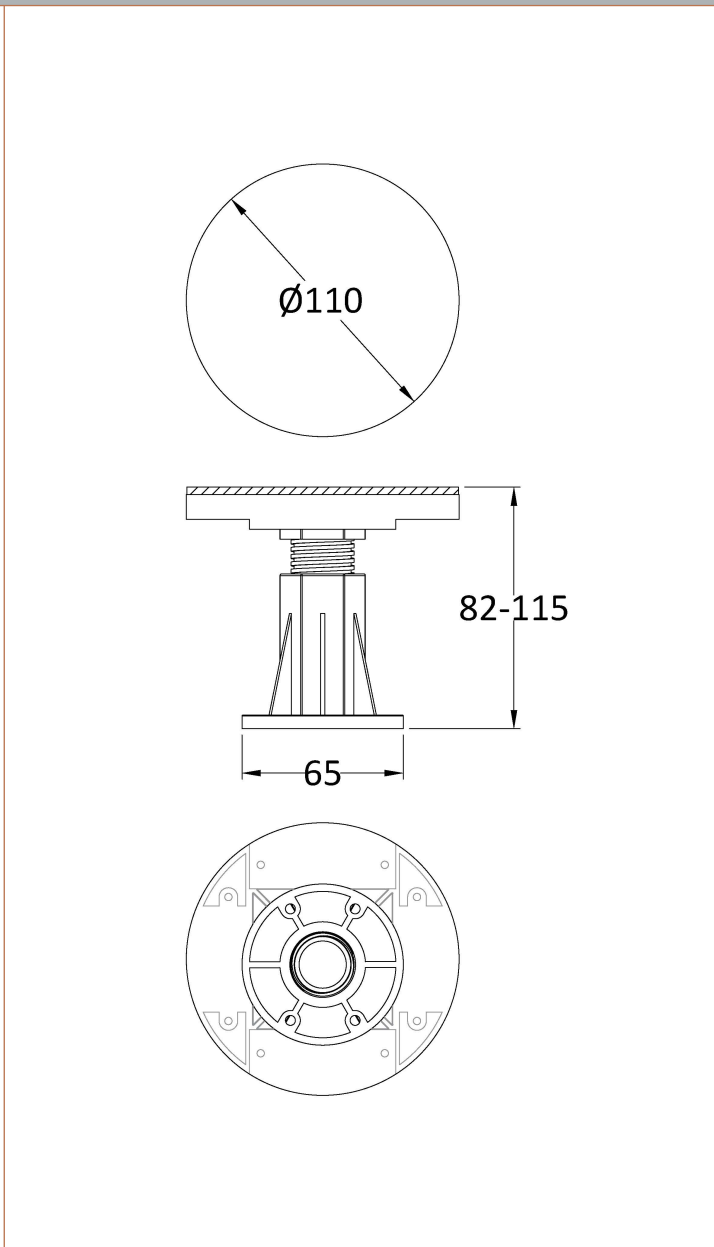

Sales Code: LEG6S

Description: Suitable For 1000-1200 Quad & Offset Tra

Packaging Details

Barcode: 5056211868880

Sales Code: TR71616

Description: 1200 X 1000 Quad Tray Panel

Product Dimensions

Length (mm):	1200
Width (mm):	1000
Height (mm):	12
Nett Weight (kg):	0.4

Packaging Dimensions

Length (mm):	550
Width (mm):	550
Height (mm):	550
Gross Weight (kg):	0.4

Packaging Data

Box Colour:	Polybagged
Box Qty:	1
Label Size:	100 x 50
Label Colour:	White Label
Label Qty:	2

Outer Box Dimensions (If Applicable)

Length (mm):	
Width (mm):	
Height (mm):	
Gross Weight (kg):	
Barcode:	5056211855477

Product Details

Country of Origin:	United Kingdom
Fitting Instruction:	No
CE & UKCA:	
Colour/Finish:	White
Product Material:	Acrylic Capped ABS
Material Colour Reference:	Slate Grey
Radius:	550
Waste Required (mm):	
Compatible with Leg Kit:	Not Applicable

Sales Code: NTP001B

Description: Pack Of 8 Legs/Clips & Screws

Product Dimensions	
Length (mm):	110
Width (mm):	110
Height (mm):	115
Depth (mm):	
Nett Weight (kg):	0.9
Packaging Dimensions	
Height (mm):	180
Width (mm):	120
Depth (mm):	125
Gross Weight (kg):	0.98
Packaging Data	
Box Colour:	Polybagged
Box Qty:	1
Label Size:	100 x 50
Label Colour:	White Label
Label Qty:	2
Outer Box Dimensions (If Applicable)	
Height (mm):	
Width (mm):	
Length (mm):	
Depth (mm):	
Gross Weight (kg):	
Barcode:	5056211855422
Product Details	
Country of Origin:	China
Fitting Instruction:	No
CE & UKCA:	
Product Material:	
Heating Element Wattage:	
Colour/Finish:	
Product Diameter:	
Connection Size:	