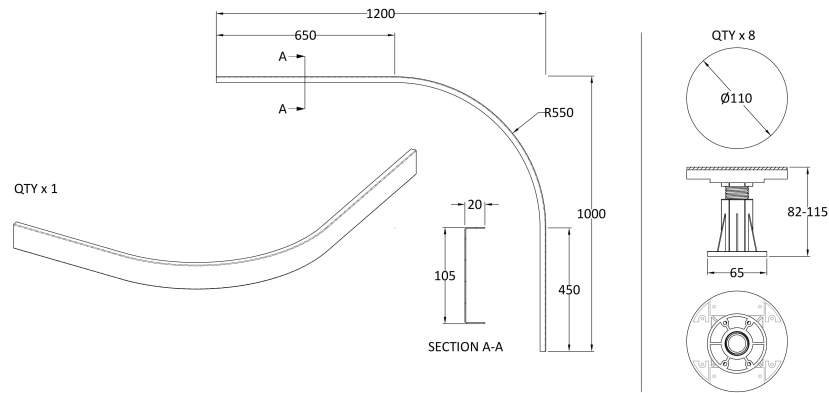

Sales Code: LEG6S

Description: Suitable For 1000-1200 Quad & Offset Tra

Packaging Details

Barcode: 5056211868880

Sales Code: TR71616

Description: 1200 X 1000 Quad Tray Panel

Product Dimensions

Length (mm):	1200
Width (mm):	1000
Height (mm):	12
Nett Weight (kg):	0.4

Packaging Dimensions

Length (mm):	550
Width (mm):	550
Height (mm):	550
Gross Weight (kg):	0.4

Packaging Data

Box Colour:	Polybagged
Box Qty:	1
Label Size:	100 x 50
Label Colour:	White Label
Label Qty:	2

Outer Box Dimensions (If Applicable)

Length (mm):	
Width (mm):	
Height (mm):	
Gross Weight (kg):	
Barcode:	5056211855477

Product Details

Country of Origin:	United Kingdom
Fitting Instruction:	No
CE & UKCA:	
Colour/Finish:	White
Product Material:	Acrylic Capped ABS
Material Colour Reference:	Slate Grey
Radius:	550
Waste Required (mm):	
Compatible with Leg Kit:	Not Applicable

Sales Code: NTP001B

Description: Pack Of 8 Legs/Clips & Screws

Product Dimensions	
Length (mm):	110
Width (mm):	110
Height (mm):	115
Depth (mm):	
Nett Weight (kg):	0.9
Packaging Dimensions	
Height (mm):	180
Width (mm):	120
Depth (mm):	125
Gross Weight (kg):	0.98
Packaging Data	
Box Colour:	Polybagged
Box Qty:	1
Label Size:	100 x 50
Label Colour:	White Label
Label Qty:	2
Outer Box Dimensions (If Applicable)	
Height (mm):	
Width (mm):	
Length (mm):	
Depth (mm):	
Gross Weight (kg):	
Barcode:	5056211855422
Product Details	
Country of Origin:	China
Fitting Instruction:	No
CE & UKCA:	
Product Material:	
Heating Element Wattage:	
Colour/Finish:	
Product Diameter:	
Connection Size:	