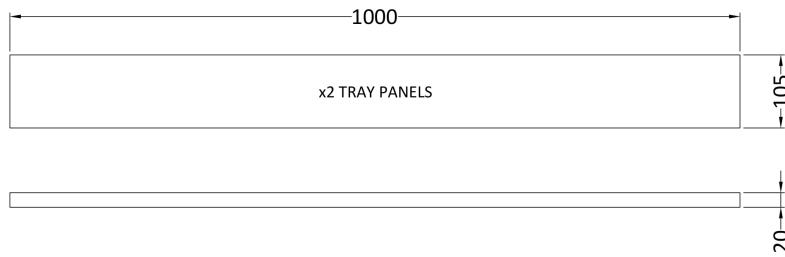

Sales Code: LEGA

Description: Leg Set & Plinth Kit (1000 Panel)

Packaging Details

Barcode: 5055369007493