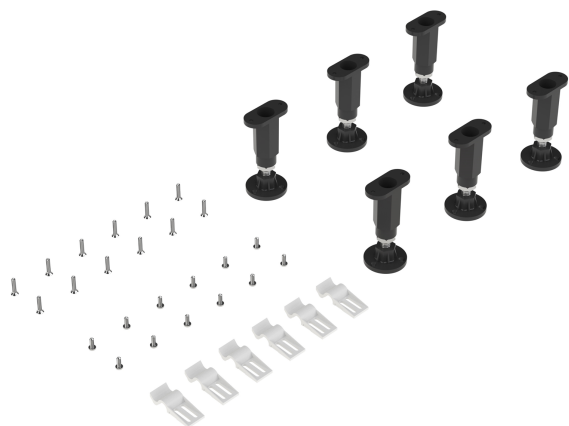

Sales Code: LEGA

Description: Leg Set & Plinth Kit (1000 Panel)

Packaging Details

Barcode: 5055369007493

x6 LEGS

x6 LEG CLIPS

x12 SCREWS
(1/2" x No 8 RH)

Sales Code: NTP001

Description: Pack Of 6 Legs/Clips & Screws

Product Dimensions

Length (mm):	55
Width (mm):	25
Height (mm):	110
Depth (mm):	125
Nett Weight (kg):	0.83

Packaging Dimensions

Height (mm):	180
Width (mm):	120
Depth (mm):	125
Gross Weight (kg):	0.83

Product Details

Country of Origin:	United Kingdom
Fitting Instruction:	No
CE & UKCA:	
Product Material:	
Heating Element Wattage:	
Colour/Finish:	
Product Diameter:	
Connection Size:	

Sales Code: NTP515

Product Details

Country of Origin:	Turkey
Fitting Instruction:	No
CE & UKCA:	
Colour/Finish:	White
Product Material:	Acrylic Capped ABS
Material Colour Reference:	European White
Radius:	0
Waste Required (mm):	
Compatible with Leg Kit:	Not Applicable