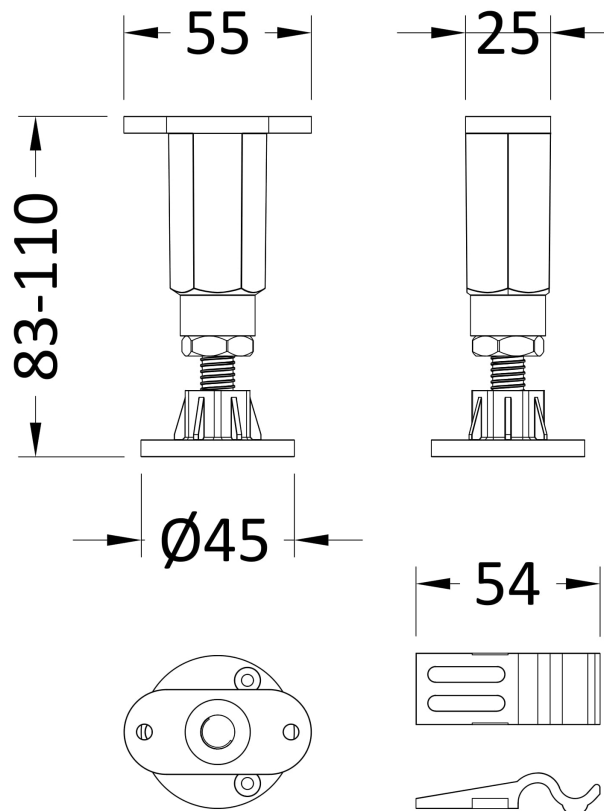

Description: Pack Of 6 Legs/Clips & Screws

Product Dimensions

Length (mm):	55
Width (mm):	25
Height (mm):	110
Depth (mm):	125
Nett Weight (kg):	0.83

Packaging Dimensions

Height (mm):	180
Width (mm):	120
Depth (mm):	125
Gross Weight (kg):	0.83

Packaging Data

Box Colour:	Polybagged
Box Qty:	1
Label Size:	100 x 50
Label Colour:	White Label
Label Qty:	2

Outer Box Dimensions (If Applicable)

Height (mm):	
Width (mm):	
Length (mm):	
Depth (mm):	
Gross Weight (kg):	
Barcode:	5055369007943

Product Details

Country of Origin:	United Kingdom
Fitting Instruction:	No
CE & UKCA:	
Product Material:	
Heating Element Wattage:	
Colour/Finish:	
Product Diameter:	
Connection Size:	

Sales Code: NTP515

Description: 1000 Tray Panel

Product Dimensions

Length (mm):	1000
Width (mm):	105
Height (mm):	12
Nett Weight (kg):	0.32

Packaging Dimensions

Length (mm):	1010
Width (mm):	110
Height (mm):	15
Gross Weight (kg):	0.32