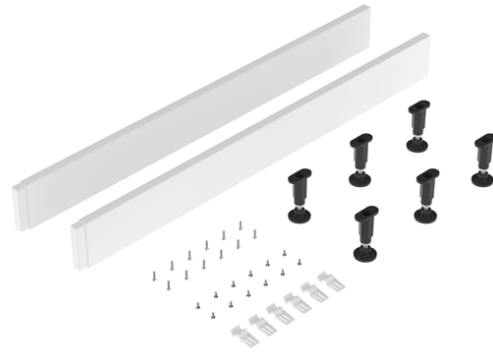

Sales Code: LEGA

Description: Leg Set & Plinth Kit (1000 Panel)

Packaging Details

Barcode: 5055369007493

x6 LEGS

x6 LEG CLIPS

x12 SCREWS
(1/2" x No 8 RH)

Sales Code: NTP001

Description: Pack Of 6 Legs/Clips & Screws

Product Dimensions

Length (mm):	55
Width (mm):	25
Height (mm):	110
Depth (mm):	125
Nett Weight (kg):	0.83

Packaging Dimensions

Height (mm):	180
Width (mm):	120
Depth (mm):	125
Gross Weight (kg):	0.83

Product Details

Country of Origin:	United Kingdom
Fitting Instruction:	No
CE & UKCA:	
Product Material:	
Heating Element Wattage:	
Colour/Finish:	
Product Diameter:	
Connection Size:	

Sales Code: NTP515

Product Details

Country of Origin:	Turkey
Fitting Instruction:	No
CE & UKCA:	
Colour/Finish:	White
Product Material:	Acrylic Capped ABS
Material Colour Reference:	European White
Radius:	0
Waste Required (mm):	
Compatible with Leg Kit:	Not Applicable