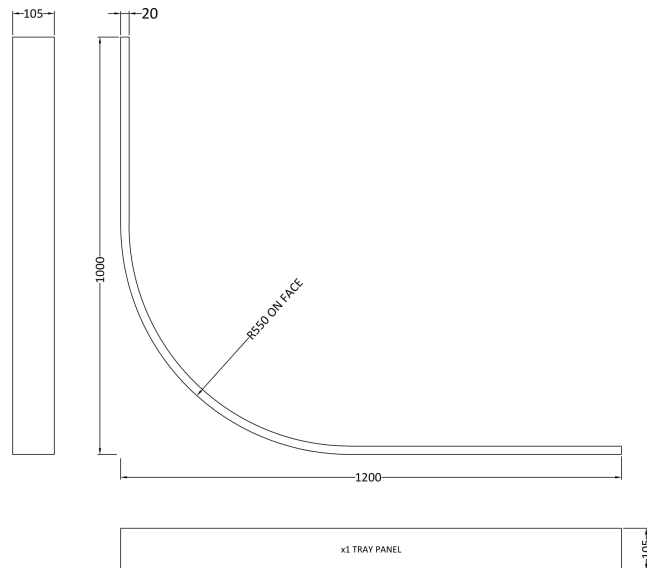

Sales Code: LEGD

Description: Leg Set & Plinth Kit (1200X1000 Quad)

Packaging Details

Barcode: 5055369007523

Sales Code: NTP001

Description: Pack Of 6 Legs/Clips & Screws

Product Dimensions

Length (mm):	55
Width (mm):	25
Height (mm):	110
Depth (mm):	125
Nett Weight (kg):	0.83

Packaging Dimensions

Height (mm):	180
Width (mm):	120
Depth (mm):	125
Gross Weight (kg):	0.83

Packaging Data

Box Colour:	Polybagged
Box Qty:	1
Label Size:	100 x 50
Label Colour:	White Label
Label Qty:	2

Outer Box Dimensions (If Applicable)

Height (mm):	
Width (mm):	
Length (mm):	
Depth (mm):	
Gross Weight (kg):	
Barcode:	5055369007943

Product Details

Country of Origin:	United Kingdom
Fitting Instruction:	No
CE & UKCA:	
Product Material:	
Heating Element Wattage:	
Colour/Finish:	
Product Diameter:	
Connection Size:	

Sales Code: NTP616

Description: 1200 X 1000 Quad Tray Panel

Product Dimensions

Length (mm):	1200
Width (mm):	1000
Height (mm):	12
Nett Weight (kg):	0.4

Packaging Dimensions

Length (mm):	1200
Width (mm):	105
Height (mm):	20
Gross Weight (kg):	0.4