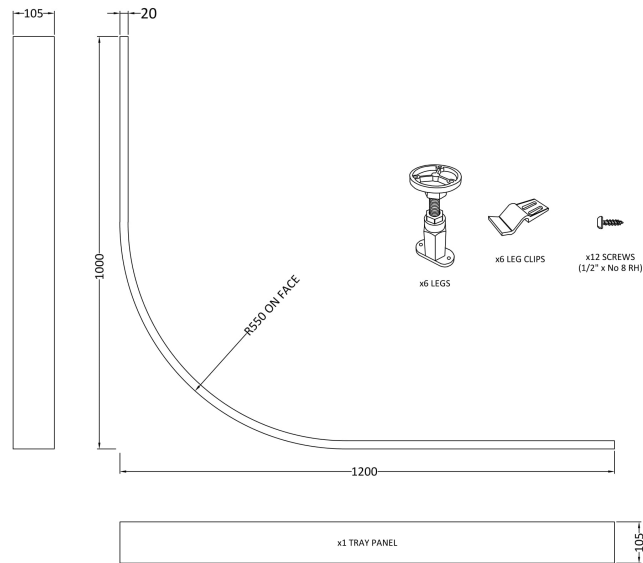

Sales Code: LEGD

Description: Leg Set & Plinth Kit (1200X1000 Quad)

Packaging Details

Barcode: 5055369007523

Sales Code: NTP001

Description: Pack Of 6 Legs/Clips & Screws

Product Dimensions

Length (mm):	55
Width (mm):	25
Height (mm):	110
Depth (mm):	125
Nett Weight (kg):	0.83

Packaging Dimensions

Height (mm):	180
Width (mm):	120
Depth (mm):	125
Gross Weight (kg):	0.83

Packaging Data

Box Colour:	Polybagged
Box Qty:	1
Label Size:	100 x 50
Label Colour:	White Label
Label Qty:	2

Outer Box Dimensions (If Applicable)

Height (mm):	
Width (mm):	
Length (mm):	
Depth (mm):	
Gross Weight (kg):	
Barcode:	5055369007943

Product Details

Country of Origin:	United Kingdom
Fitting Instruction:	No
CE & UKCA:	
Product Material:	
Heating Element Wattage:	
Colour/Finish:	
Product Diameter:	
Connection Size:	

Sales Code: NTP616

Description: 1200 X 1000 Quad Tray Panel

Product Dimensions

Length (mm):	1200
Width (mm):	1000
Height (mm):	12
Nett Weight (kg):	0.4

Packaging Dimensions

Length (mm):	1200
Width (mm):	105
Height (mm):	20
Gross Weight (kg):	0.4