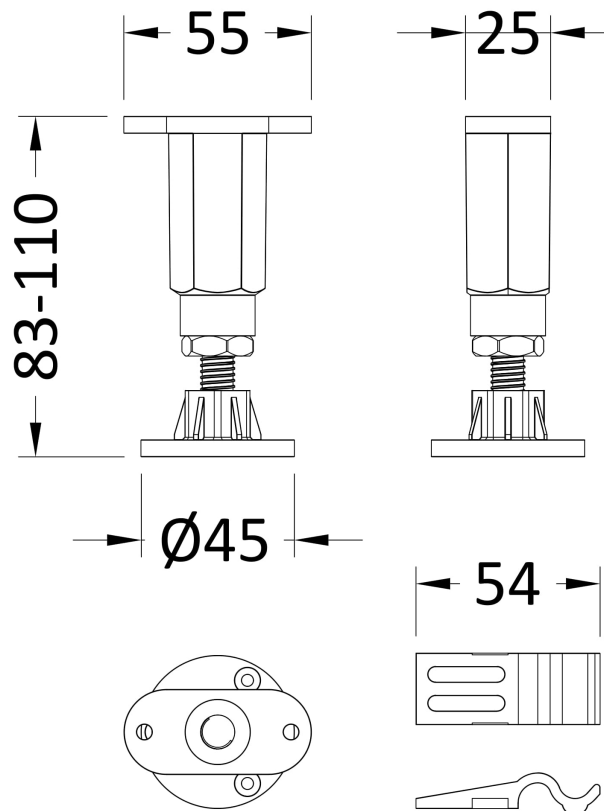

Sales Code: LEGD

Description: Leg Set & Plinth Kit (1200X1000 Quad)

Packaging Details

Barcode: 5055369007523

Sales Code: NTP001

Description: Pack Of 6 Legs/Clips & Screws

Product Dimensions

Length (mm):	55
Width (mm):	25
Height (mm):	110
Depth (mm):	125
Nett Weight (kg):	0.83

Packaging Dimensions

Height (mm):	180
Width (mm):	120
Depth (mm):	125
Gross Weight (kg):	0.83

Packaging Data

Box Colour:	Polybagged
Box Qty:	1
Label Size:	100 x 50
Label Colour:	White Label
Label Qty:	2

Outer Box Dimensions (If Applicable)

Height (mm):	
Width (mm):	
Length (mm):	
Depth (mm):	
Gross Weight (kg):	
Barcode:	5055369007943

Product Details

Country of Origin:	United Kingdom
Fitting Instruction:	No
CE & UKCA:	
Product Material:	
Heating Element Wattage:	
Colour/Finish:	
Product Diameter:	
Connection Size:	

Sales Code: NTP616

Description: 1200 X 1000 Quad Tray Panel

Product Dimensions

Length (mm):	1200
Width (mm):	1000
Height (mm):	12
Nett Weight (kg):	0.4

Packaging Dimensions

Length (mm):	1200
Width (mm):	105
Height (mm):	20
Gross Weight (kg):	0.4