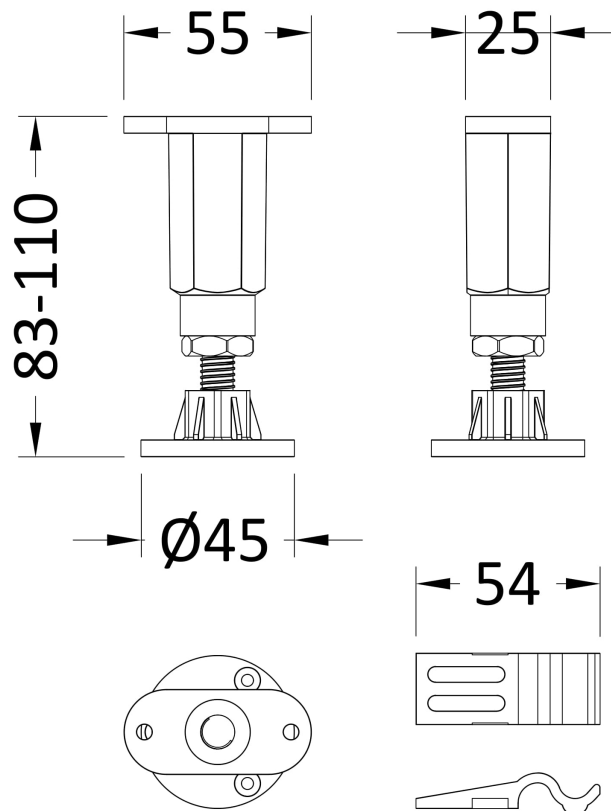

**Sales Code:** LEGF

**Description:** Leg Set & Panel Kit For D-Shaped Tray

**Packaging Details**

Barcode: 5055369013319

Sales Code: NTP001

Description: Pack Of 6 Legs/Clips & Screws

**Product Dimensions**

Length (mm):	55
Width (mm):	25
Height (mm):	110
Depth (mm):	125
Nett Weight (kg):	0.83

**Packaging Dimensions**

Height (mm):	180
Width (mm):	120
Depth (mm):	125
Gross Weight (kg):	0.83

**Packaging Data**

Box Colour:	Polybagged
Box Qty:	1
Label Size:	100 x 50
Label Colour:	White Label
Label Qty:	2

**Outer Box Dimensions (If Applicable)**

Height (mm):	
Width (mm):	
Length (mm):	
Depth (mm):	
Gross Weight (kg):	
Barcode:	5055369007943

**Product Details**

Country of Origin:	United Kingdom
Fitting Instruction:	No
CE & UKCA:	
Product Material:	
Heating Element Wattage:	
Colour/Finish:	
Product Diameter:	
Connection Size:	

**Sales Code:** DPANEL

**Description:** Panel For D Shaped Tray

**Product Dimensions**

Length (mm):	1060
Width (mm):	920
Height (mm):	120
Nett Weight (kg):	0.32

**Packaging Dimensions**

Length (mm):	1800
Width (mm):	100
Height (mm):	15
Gross Weight (kg):	0.32