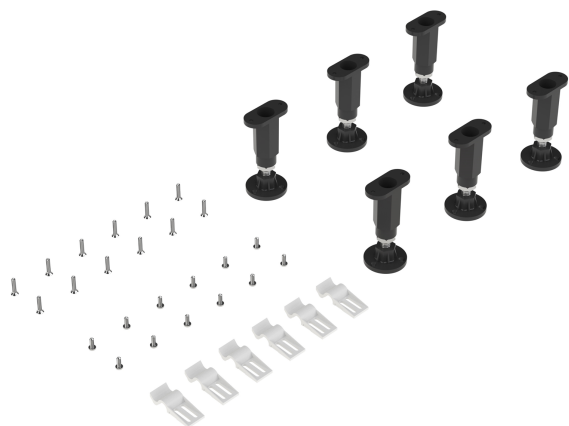

**Sales Code:** LEGF

**Description:** Leg Set & Panel Kit For D-Shaped Tray

**Packaging Details**

Barcode: 5055369013319

Sales Code: NTP001

Description: Pack Of 6 Legs/Clips & Screws

**Product Dimensions**

Length (mm):	55
Width (mm):	25
Height (mm):	110
Depth (mm):	125
Nett Weight (kg):	0.83

**Outer Box Dimensions (If Applicable)**

Height (mm):	
Width (mm):	
Length (mm):	
Depth (mm):	
Gross Weight (kg):	
Barcode:	5055369007943

**Product Details**

Country of Origin:	United Kingdom
Fitting Instruction:	No
CE & UKCA:	
Product Material:	
Heating Element Wattage:	
Colour/Finish:	
Product Diameter:	
Connection Size:	

**Sales Code:** DPANEL

**Description:** Panel For D Shaped Tray

**Product Dimensions**

Length (mm):	1060
Width (mm):	920
Height (mm):	120
Nett Weight (kg):	0.32

**Packaging Dimensions**

Length (mm):	1800
Width (mm):	100
Height (mm):	15
Gross Weight (kg):	0.32

**Product Details**

Country of Origin:	China
Fitting Instruction:	No
CE & UKCA:	
Colour/Finish:	White
Product Material:	Acrylic Capped ABS
Material Colour Reference:	
Radius:	530
Waste Required (mm):	
Compatible with Leg Kit:	Yes