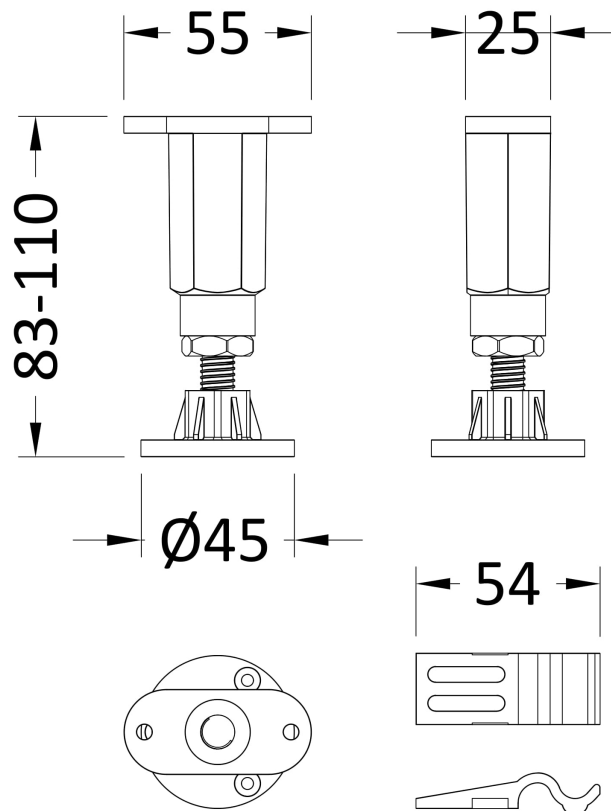

Sales Code: LEGF

Description: Leg Set & Panel Kit For D-Shaped Tray

Packaging Details

Barcode: 5055369013319

Sales Code: NTP001

Description: Pack Of 6 Legs/Clips & Screws

Product Dimensions

Length (mm):	55
Width (mm):	25
Height (mm):	110
Depth (mm):	125
Nett Weight (kg):	0.83

Packaging Dimensions

Height (mm):	180
Width (mm):	120
Depth (mm):	125
Gross Weight (kg):	0.83

Packaging Data

Box Colour:	Polybagged
Box Qty:	1
Label Size:	100 x 50
Label Colour:	White Label
Label Qty:	2

Outer Box Dimensions (If Applicable)

Height (mm):	
Width (mm):	
Length (mm):	
Depth (mm):	
Gross Weight (kg):	
Barcode:	5055369007943

Product Details

Country of Origin:	United Kingdom
Fitting Instruction:	No
CE & UKCA:	
Product Material:	
Heating Element Wattage:	
Colour/Finish:	
Product Diameter:	
Connection Size:	

Sales Code: DPANEL

Description: Panel For D Shaped Tray

Product Dimensions

Length (mm):	1060
Width (mm):	920
Height (mm):	120
Nett Weight (kg):	0.32

Packaging Dimensions

Length (mm):	1800
Width (mm):	100
Height (mm):	15
Gross Weight (kg):	0.32