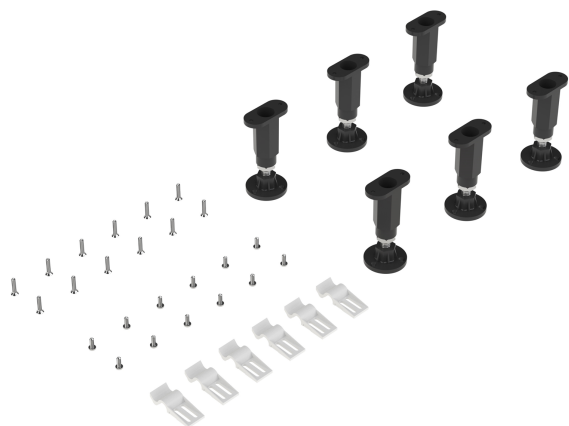

Sales Code: LEGF

Description: Leg Set & Panel Kit For D-Shaped Tray

Packaging Details

Barcode: 5055369013319

Sales Code: NTP001

Description: Pack Of 6 Legs/Clips & Screws

Product Dimensions

Length (mm):	55
Width (mm):	25
Height (mm):	110
Depth (mm):	125
Nett Weight (kg):	0.83

Height (mm):	
Width (mm):	
Length (mm):	
Depth (mm):	
Gross Weight (kg):	
Barcode:	5055369007943

Product Details

Country of Origin:	United Kingdom
Fitting Instruction:	No
CE & UKCA:	
Product Material:	
Heating Element Wattage:	
Colour/Finish:	
Product Diameter:	
Connection Size:	

Sales Code: DPANEL

Description: Panel For D Shaped Tray

Product Dimensions

Length (mm):	1060
Width (mm):	920
Height (mm):	120
Nett Weight (kg):	0.32

Packaging Dimensions

Length (mm):	1800
Width (mm):	100
Height (mm):	15
Gross Weight (kg):	0.32

Product Details

Country of Origin:	China
Fitting Instruction:	No
CE & UKCA:	
Colour/Finish:	White
Product Material:	Acrylic Capped ABS
Material Colour Reference:	
Radius:	530
Waste Required (mm):	
Compatible with Leg Kit:	Yes