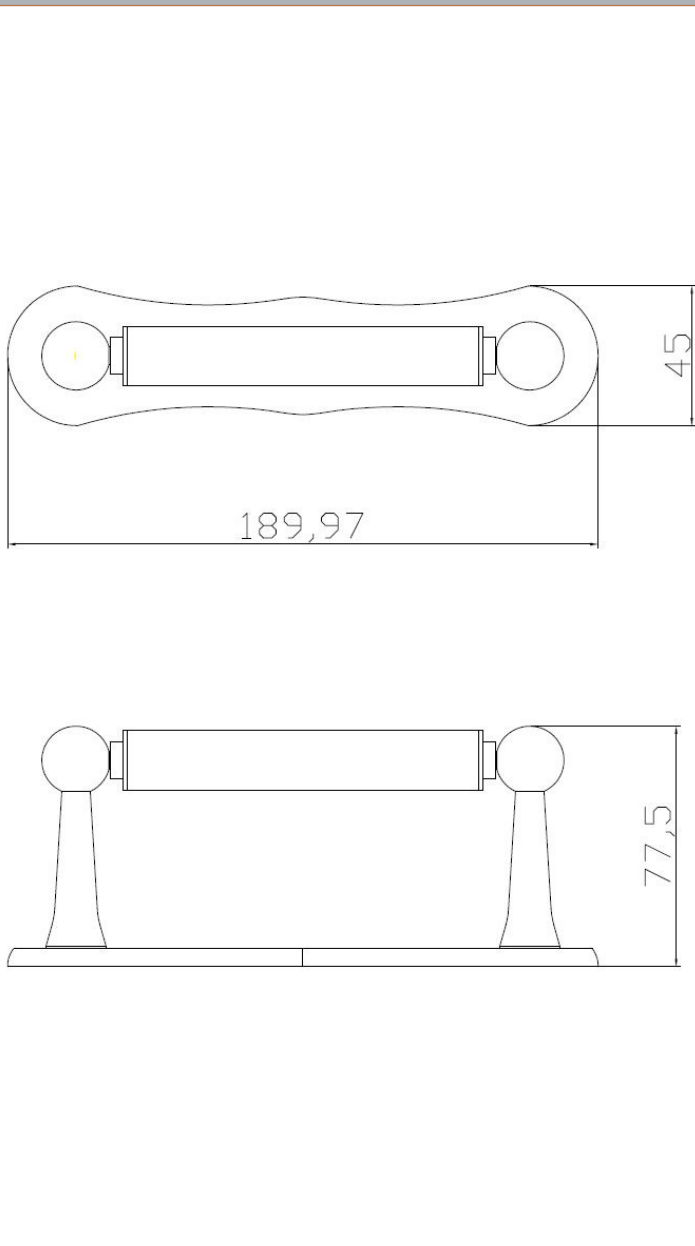

**Sales Code:** LH301

**Description:** Traditional Toilet Roll Holder

<b>Product Dimensions</b>	
Length (mm):	
Width (mm):	190
Height (mm):	45
Depth (mm):	78
Nett Weight (kg):	1
<b>Packaging Dimensions</b>	
Height (mm):	220
Width (mm):	120
Depth (mm):	75
Gross Weight (kg):	1
<b>Packaging Data</b>	
Box Colour:	White Cardboard Box
Box Qty:	1
Label Size:	100 x 50
Label Colour:	White Label
Label Qty:	2
<b>Outer Box Dimensions (If Applicable)</b>	
Height (mm):	400
Width (mm):	455
Length (mm):	
Depth (mm):	
Gross Weight (kg):	20
Barcode:	5055146106081
<b>Product Details</b>	
Country of Origin:	China
Fitting Instruction:	No
CE & UKCA:	N/A
Product Material:	Brass
Heating Element Wattage:	Not Applicable
Colour/Finish:	Chrome
Product Diameter:	Not Applicable
Connection Size:	Not Applicable