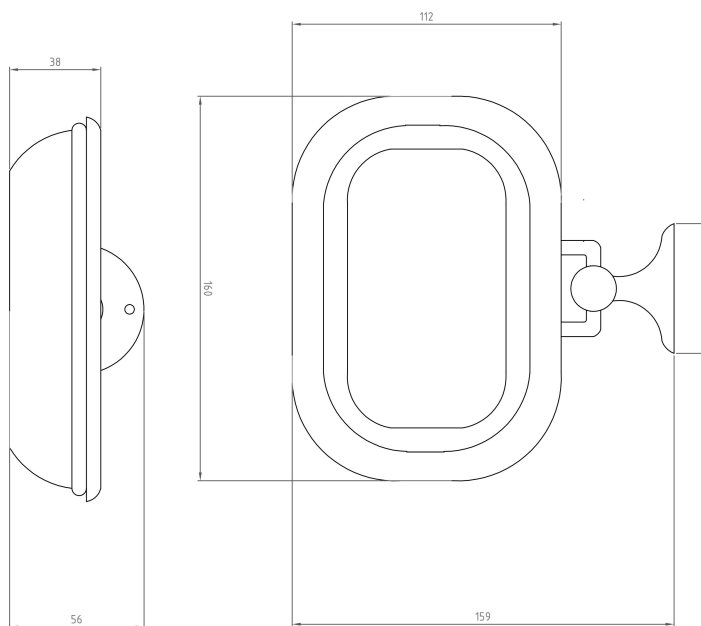

Sales Code: LH303

Description: Traditional Soap Dish

Product Dimensions

Length (mm):	
Width (mm):	164
Height (mm):	66
Depth (mm):	170
Nett Weight (kg):	1

Packaging Dimensions

Height (mm):	175
Width (mm):	165
Depth (mm):	100
Gross Weight (kg):	1

Packaging Data

Box Colour:	White Cardboard Box
Box Qty:	1
Label Size:	100 x 50
Label Colour:	White Label
Label Qty:	2

Outer Box Dimensions (If Applicable)

Height (mm):	560
Width (mm):	370
Length (mm):	
Depth (mm):	
Gross Weight (kg):	20
Barcode:	5055146105855

Product Details

Country of Origin:	China
Fitting Instruction:	No
CE & UKCA:	N/A
Product Material:	Brass;Ceramic
Heating Element Wattage:	Not Applicable
Colour/Finish:	Chrome / White
Product Diameter:	Not Applicable
Connection Size:	Not Applicable