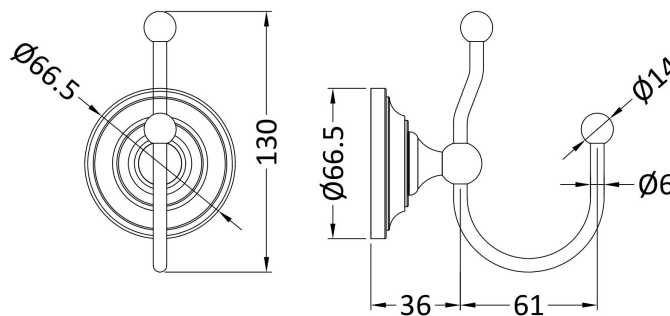

Sales Code: LH311

Description: Traditional Double Robe Hook

Product Dimensions

Length (mm):	
Width (mm):	67
Height (mm):	130
Depth (mm):	100
Nett Weight (kg):	0.25

Packaging Dimensions

Height (mm):	131
Width (mm):	125
Depth (mm):	61
Gross Weight (kg):	0.25

Packaging Data

Box Colour:	White Cardboard Box
Box Qty:	1
Label Size:	100 x 50
Label Colour:	White Label
Label Qty:	2

Outer Box Dimensions (If Applicable)

Height (mm):	330
Width (mm):	650
Length (mm):	
Depth (mm):	
Gross Weight (kg):	13
Barcode:	5055146101529

Product Details

Country of Origin:	China
Fitting Instruction:	No
CE & UKCA:	N/A
Product Material:	Brass
Heating Element Wattage:	Not Applicable
Colour/Finish:	Chrome
Product Diameter:	Not Applicable
Connection Size:	Not Applicable