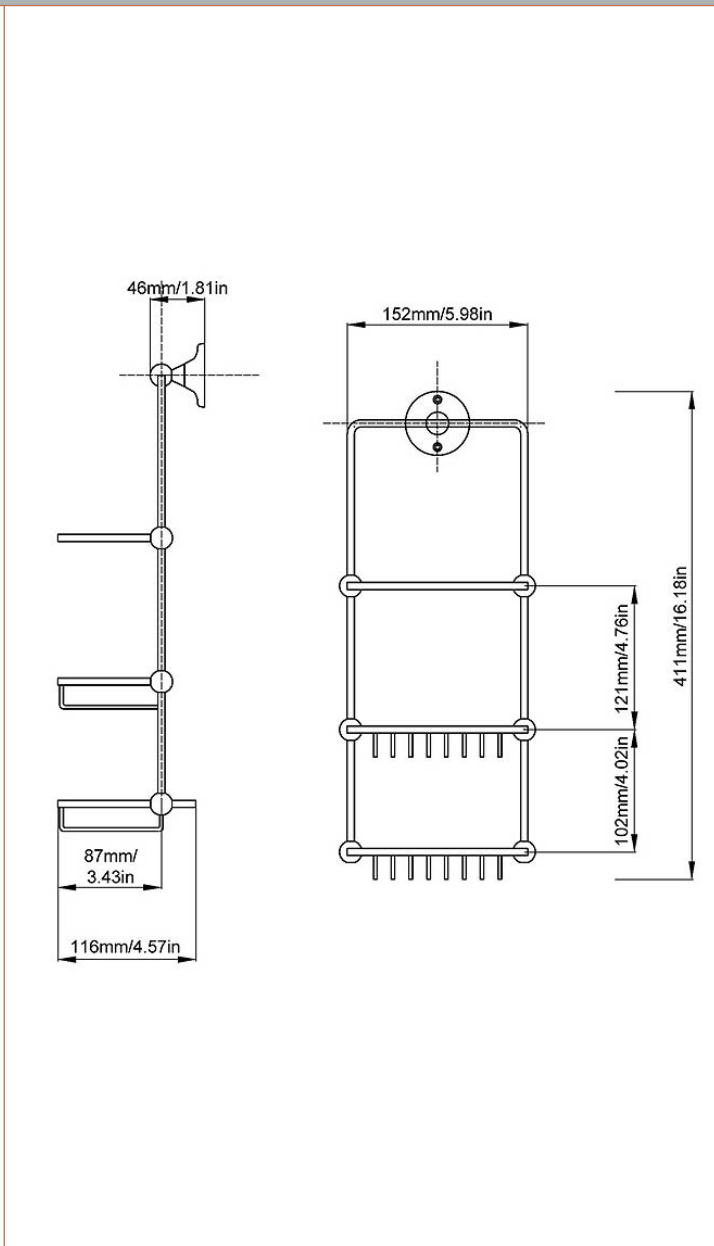

Sales Code: LH316

Description: Traditional Shower Tidy

Product Dimensions

Length (mm):	
Width (mm):	152
Height (mm):	411
Depth (mm):	116
Nett Weight (kg):	1

Packaging Dimensions

Height (mm):	415
Width (mm):	185
Depth (mm):	130
Gross Weight (kg):	1

Packaging Data

Box Colour:	White Cardboard Box
Box Qty:	1
Label Size:	100 x 50
Label Colour:	White Label
Label Qty:	2

Outer Box Dimensions (If Applicable)

Height (mm):	680
Width (mm):	440
Length (mm):	
Depth (mm):	
Gross Weight (kg):	10
Barcode:	5055146106265

Product Details

Country of Origin:	China
Fitting Instruction:	No
CE & UKCA:	N/A
Product Material:	Brass
Heating Element Wattage:	Not Applicable
Colour/Finish:	Chrome
Product Diameter:	Not Applicable
Connection Size:	Not Applicable