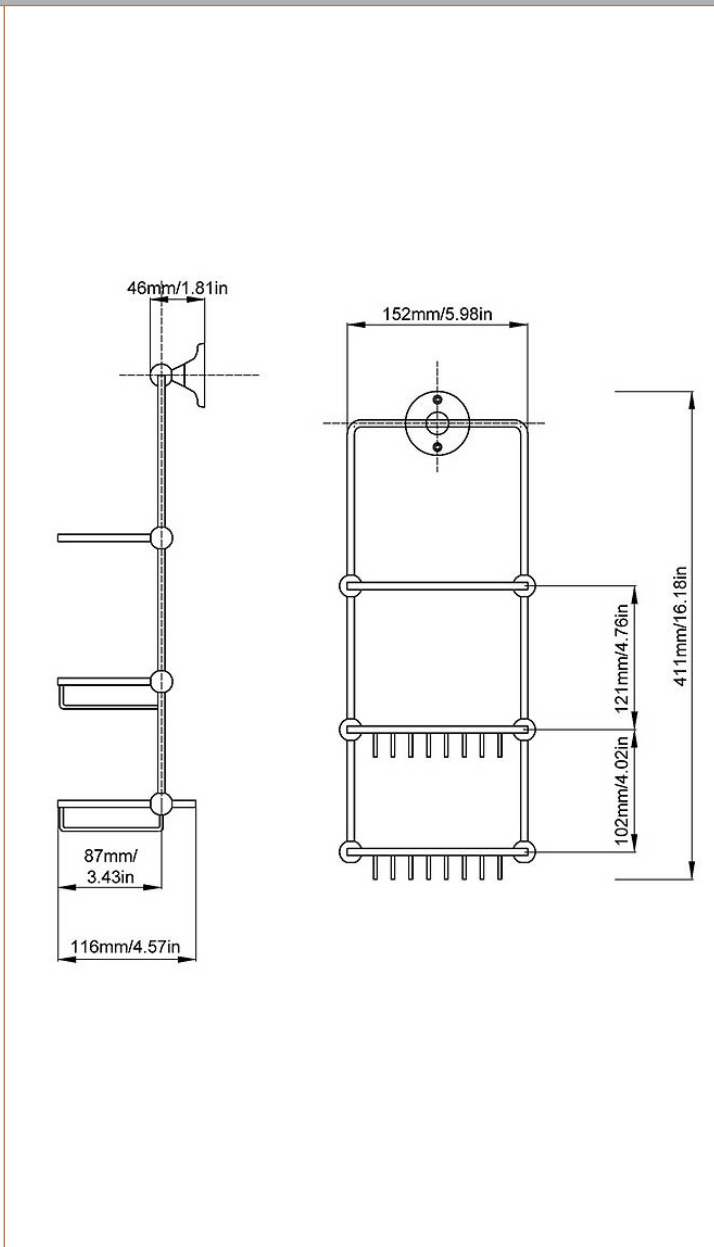

Sales Code: LH316

Description: Traditional Shower Tidy

Product Dimensions

Length (mm):	
Width (mm):	152
Height (mm):	411
Depth (mm):	116
Nett Weight (kg):	1

Packaging Dimensions

Height (mm):	415
Width (mm):	185
Depth (mm):	130
Gross Weight (kg):	1

Packaging Data

Box Colour:	White Cardboard Box
Box Qty:	1
Label Size:	100 x 50
Label Colour:	White Label
Label Qty:	2

Outer Box Dimensions (If Applicable)

Height (mm):	680
Width (mm):	440
Length (mm):	
Depth (mm):	
Gross Weight (kg):	10
Barcode:	5055146106265

Product Details

Country of Origin:	China
Fitting Instruction:	No
CE Certification:	N/A
Product Material:	Brass
Heating Element Wattage:	Not Applicable
Colour/Finish:	Chrome
Product Diameter:	Not Applicable
Connection Size:	Not Applicable