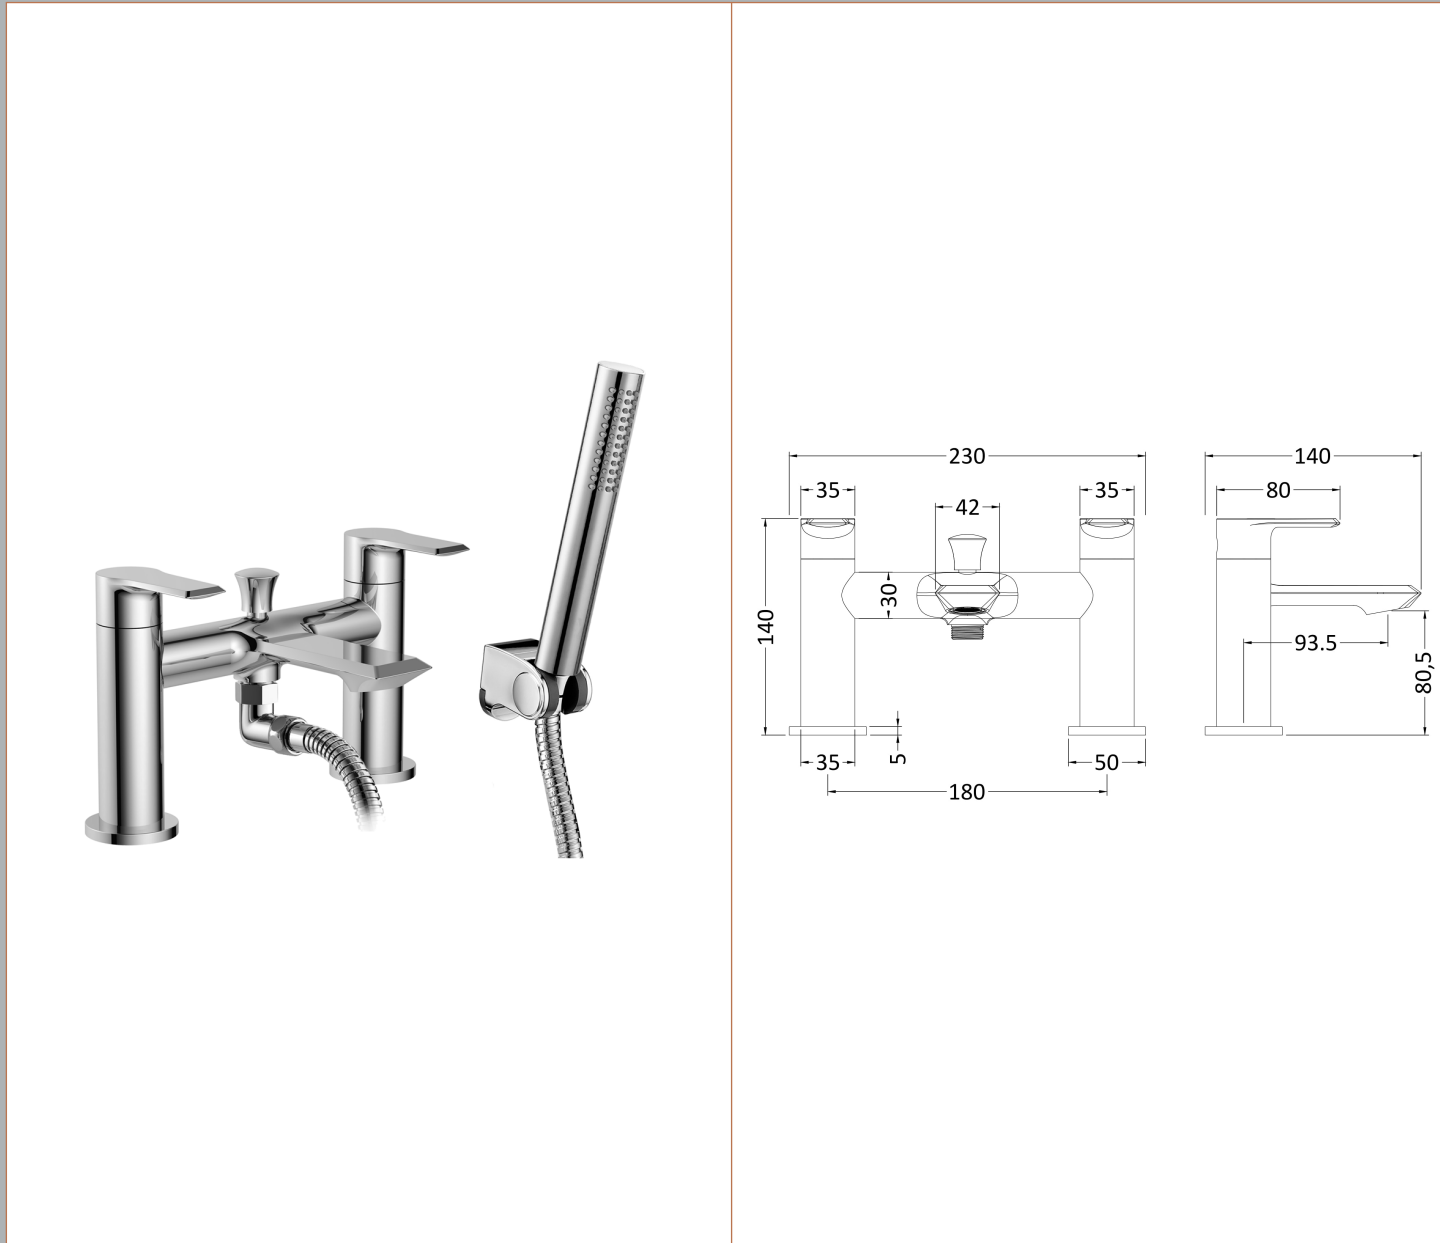

### Product Dimensions

Height (mm):	140
Width (mm):	230
Depth (mm):	140
Length (mm):	
Nett Weight (kg):	2.1

### Packaging Dimensions

Height (mm):	165
Width (mm):	280
Depth (mm):	240
Gross Weight (kg):	2.59

### Outer Box Dimensions (If Applicable)

Height (mm):	300
Width (mm):	360
Depth (mm):	500

Length (mm):	
Gross Weight (kg):	
Barcode:	5056211850472

### Product Details

Country of Origin:	United Kingdom
Fitting Instruction:	No
Product Material:	Brass
Control Type:	Manual
Waste Included:	Waste Not Included
Waste Type:	Not Applicable
WRAS Approval: No	Approval No:
Valve/Cartridge Type:	1/4 Turn Ceramic Disc
Colour/Finish:	Chrome
Mount Type:	Deck
Operating Pressure (bar):	0.2