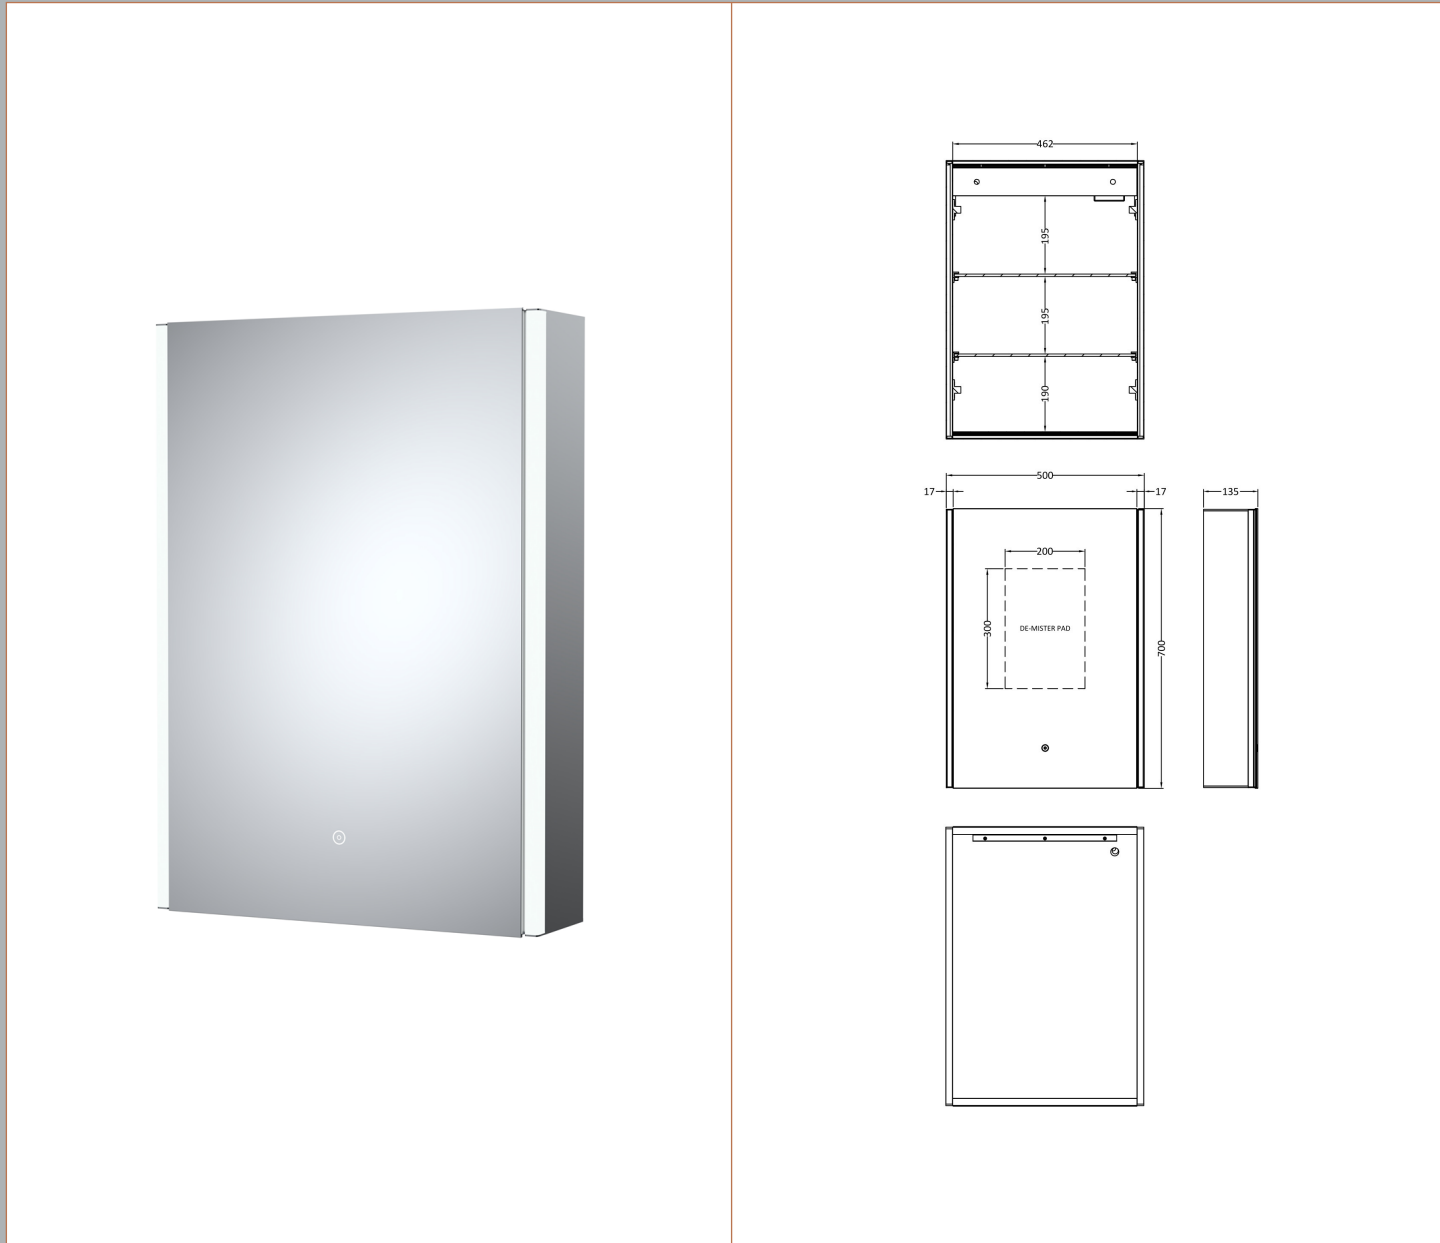

**Sales Code:** LQ093

**Description:** Pavo Led 1 Door Mirror Cabinet 700X500mm

**Product Dimensions**

Height (mm):	700
Width (mm):	500
Depth (mm):	135
Nett Weight (kg):	15.4

**Packaging Dimensions**

Height (mm):	210
Width (mm):	610
Depth (mm):	871
Gross Weight (kg):	15.4

**Packaging Data**

Box Colour:	Brown Cardboard Box
Box Qty:	1
Label Size:	50 x 100
Label Colour:	White Label
Label Qty:	1

**Outer Box Dimensions (If Applicable)**

Height (mm):	875
Width (mm):	605
Depth (mm):	205
Gross Weight (kg):	
Barcode:	5055275881125

**Product Details**

Country of Origin:	China		
Fitting Instruction:	No		
Certification: CE & UKCA: Yes	FSC: N/A	WEEE: Yes	RoHS: Yes
EMC: Yes	LYD: Yes	ECOMP:	ECIRC:
Product Material:	Aluminium		
Colour/Finish:	Silver Grey		
No of Shelves:	2		
Fixings Included:	No		
Light Power Source:	Mains Supply		
No of Lights:	2		
Bulb Type:	Led		
Voltage:	12		
Operation Method:	Touch Sensor		
Bulb Watt:	19.6		
Product Features:	Shaver Socket, Demister		
Illuminated:	Yes		