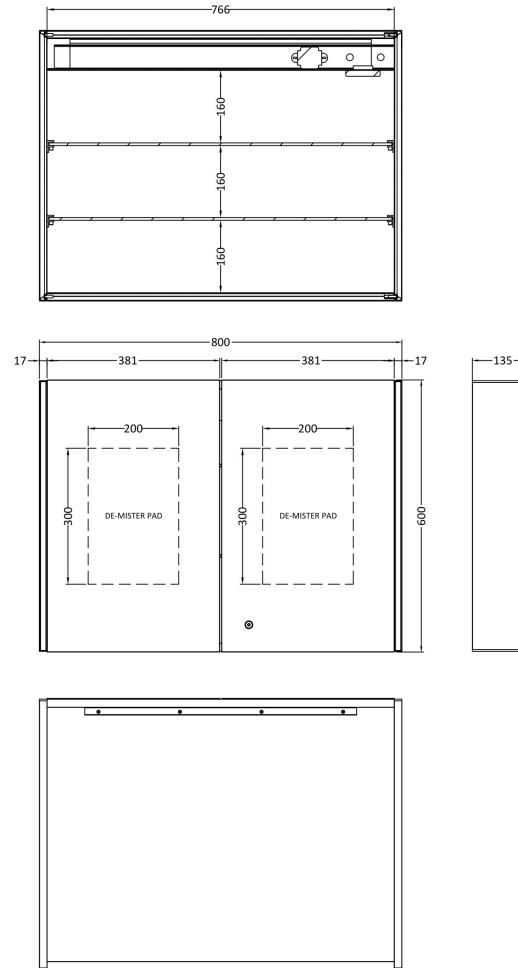

Sales Code: LQ094

Description: Leda Led 2 Door Mirror Cabinet 600X800mm

Product Dimensions

Height (mm):	600
Width (mm):	800
Depth (mm):	135
Nett Weight (kg):	21.5

Packaging Dimensions

Height (mm):	210
Width (mm):	971
Depth (mm):	710
Gross Weight (kg):	22

Packaging Data

Box Colour:	Brown Cardboard Box
Box Qty:	1
Label Size:	50 x 100
Label Colour:	White Label
Label Qty:	1

Outer Box Dimensions (If Applicable)

Height (mm):	760
Width (mm):	915
Depth (mm):	205
Gross Weight (kg):	0
Barcode:	5055275881132

Product Details

Country of Origin:	China		
Fitting Instruction:	No		
Certification: CE & UKCA: Yes	FSC: N/A	WEEE: Yes	RoHS: Yes
EMC: Yes	LYD: Yes	ECOMP:	ECIRC:
Product Material:	Aluminium		
Colour/Finish:	Silver Grey		
No of Shelves:	2		
Fixings Included:	No		
Light Power Source:	Mains Supply		
No of Lights:	2		
Bulb Type:	Led		
Voltage:	12		
Operation Method:	Touch Sensor		
Bulb Watt:	16.8		
Product Features:	Shaver Socket, Demister		
Illuminated:	Yes		