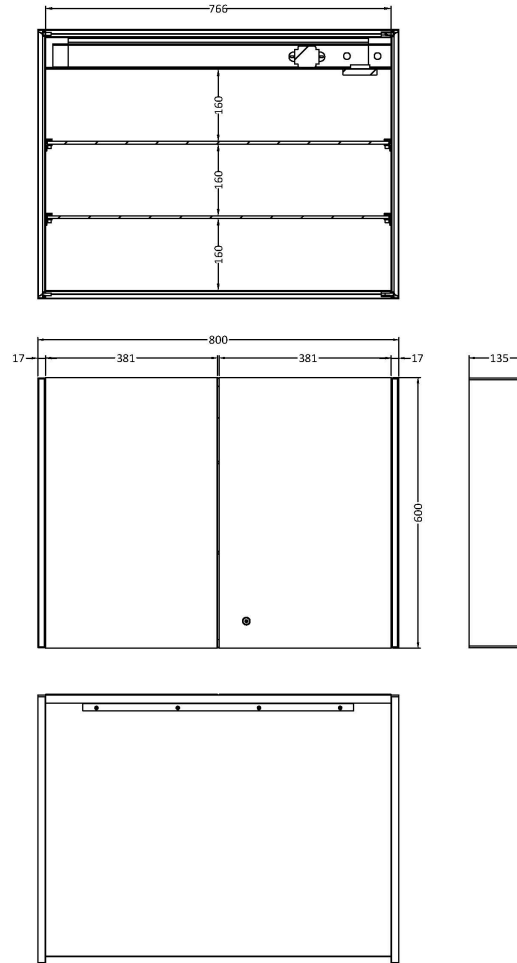

**Sales Code:** LQ094

**Description:** Leda Led 2 Door Mirror Cabinet 600X800mm

### Product Dimensions

Height (mm):	600
Width (mm):	800
Depth (mm):	135
Nett Weight (kg):	21.5

### Packaging Dimensions

Height (mm):	210
Width (mm):	971
Depth (mm):	710
Gross Weight (kg):	22

### Outer Box Dimensions (If Applicable)

Height (mm):	760
Width (mm):	915
Depth (mm):	205
Gross Weight (kg):	0
Barcode:	5055275881132