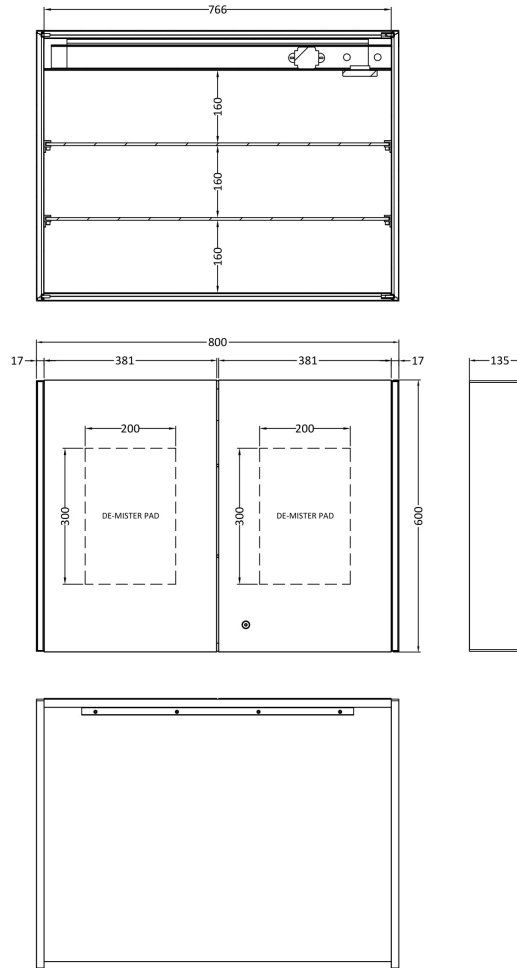

Sales Code: LQ094

Description: Leda Led 2 Door Mirror Cabinet 600X800mm

Product Dimensions

Height (mm):	600
Width (mm):	800
Depth (mm):	135
Nett Weight (kg):	21.5

Packaging Dimensions

Height (mm):	210
Width (mm):	971
Depth (mm):	710
Gross Weight (kg):	22

Packaging Data

Box Colour:	Brown Cardboard Box
Box Qty:	1
Label Size:	50 x 100
Label Colour:	White Label
Label Qty:	1

Outer Box Dimensions (If Applicable)

Height (mm):	760
Width (mm):	915
Depth (mm):	205
Gross Weight (kg):	0
Barcode:	5055275881132

Product Details

Country of Origin:	China
Fitting Instruction:	No
Certification: CE & UKCA:	Yes
FSC:	N/A
WEEE:	Yes
RoHS:	Yes
EMC:	Yes
LYD:	Yes
ECOMP:	
ECIRC:	
Product Material:	Aluminium
Colour/Finish:	Silver Grey
No of Shelves:	2
Fixings Included:	No
Light Power Source:	Mains Supply
No of Lights:	2
Bulb Type:	Led
Voltage:	12
Operation Method:	Touch Sensor
Bulb Watt:	16.8
Product Features:	Shaver Socket, Demister
Illuminated:	Yes