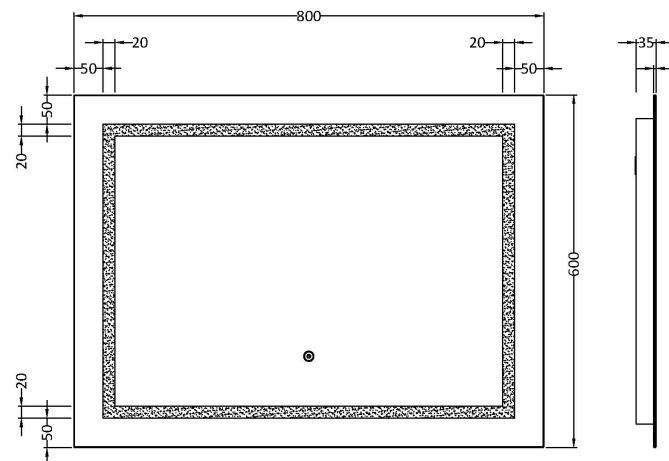

Sales Code: LQ506

Description: 600X800 Led Touch Sensor Mirror

### Product Dimensions

Height (mm):	600
Width (mm):	800
Depth (mm):	34
Nett Weight (kg):	5

### Packaging Dimensions

Height (mm):	105
Width (mm):	913
Depth (mm):	723
Gross Weight (kg):	7

### Outer Box Dimensions (If Applicable)

Height (mm):	
Width (mm):	
Depth (mm):	
Gross Weight (kg):	
Barcode:	5056462638591