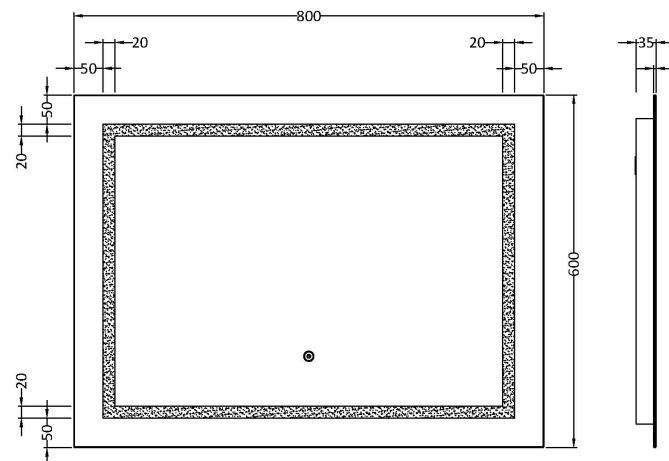

Sales Code: LQ506

Description: 600X800 Led Touch Sensor Mirror

Product Dimensions

Height (mm):	600
Width (mm):	800
Depth (mm):	34
Nett Weight (kg):	5

Packaging Dimensions

Height (mm):	105
Width (mm):	913
Depth (mm):	723
Gross Weight (kg):	7

Packaging Data

Box Colour:	Brown Cardboard Box - Printed
Box Qty:	1
Label Size:	x
Label Colour:	Not Applicable
Label Qty:	

Outer Box Dimensions (If Applicable)

Height (mm):	
Width (mm):	
Depth (mm):	
Gross Weight (kg):	
Barcode:	5056462638591

Product Details

Country of Origin:	China
Fitting Instruction:	No
Certification: CE & UKCA:	Yes
FSC:	No
WEEE:	Yes
RoHS:	Yes
EMC:	Yes
LYD:	Yes
ECOMP:	
ECIRC:	

Product Material:	Aluminium
Colour/Finish:	Glass
No of Shelves:	0
Fixings Included:	Yes
Light Power Source:	Mains Supply
No of Lights:	2
Bulb Type:	Led 6000K
Voltage:	12
Operation Method:	Touch Sensor
Bulb Watt:	21
Product Features:	Demister
Illuminated:	Yes