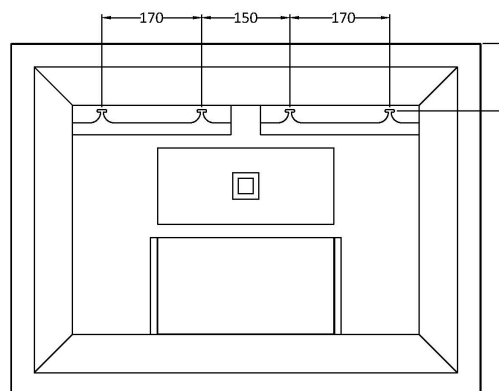

Sales Code: LQ506

Description: 600X800 Led Touch Sensor Mirror

### Product Dimensions

Height (mm):	600
Width (mm):	800
Depth (mm):	34
Nett Weight (kg):	5

### Packaging Dimensions

Height (mm):	105
Width (mm):	913
Depth (mm):	723
Gross Weight (kg):	7

### Outer Box Dimensions (If Applicable)

Height (mm):	
Width (mm):	
Depth (mm):	
Gross Weight (kg):	
Barcode:	5056462638591