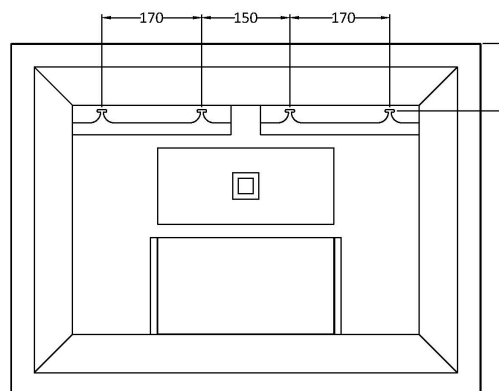

Sales Code: LQ506

Description: 600X800 Led Touch Sensor Mirror

Product Dimensions

Height (mm):	600
Width (mm):	800
Depth (mm):	34
Nett Weight (kg):	5

Packaging Dimensions

Height (mm):	105
Width (mm):	913
Depth (mm):	723
Gross Weight (kg):	7

Packaging Data

Box Colour:	Brown Cardboard Box - Printed
Box Qty:	1
Label Size:	x
Label Colour:	Not Applicable
Label Qty:	

Outer Box Dimensions (If Applicable)

Height (mm):	
Width (mm):	
Depth (mm):	
Gross Weight (kg):	
Barcode:	5056462638591