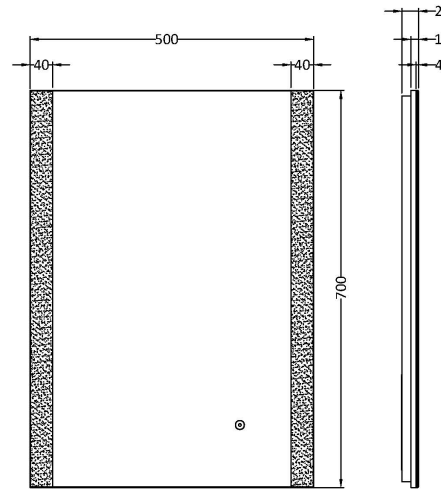

Sales Code: LQ601

Description: 700X500 Ambient Mirror

Product Dimensions

Height (mm):	700
Width (mm):	500
Depth (mm):	30
Nett Weight (kg):	5

Packaging Dimensions

Height (mm):	105
Width (mm):	613
Depth (mm):	823
Gross Weight (kg):	7

Packaging Data

Box Colour:	Brown Cardboard Box - Printed
Box Qty:	1
Label Size:	x
Label Colour:	Not Applicable
Label Qty:	

Outer Box Dimensions (If Applicable)

Height (mm):	
Width (mm):	
Depth (mm):	
Gross Weight (kg):	
Barcode:	5056211890638

Product Details

Country of Origin:	China		
Fitting Instruction:	No		
Certification: CE & UKCA: Yes	FSC: No	WEEE: Yes	RoHS: Yes
EMC: Yes	LYD: Yes	ECOMP:	ECIRC:

Product Material:	Aluminium
Colour/Finish:	
No of Shelves:	0
Fixings Included:	Yes
Light Power Source:	Mains Supply
No of Lights:	2
Bulb Type:	Led 6000K
Voltage:	12
Operation Method:	Touch Sensor
Bulb Watt:	21
Product Features:	Demister
Illuminated:	Yes