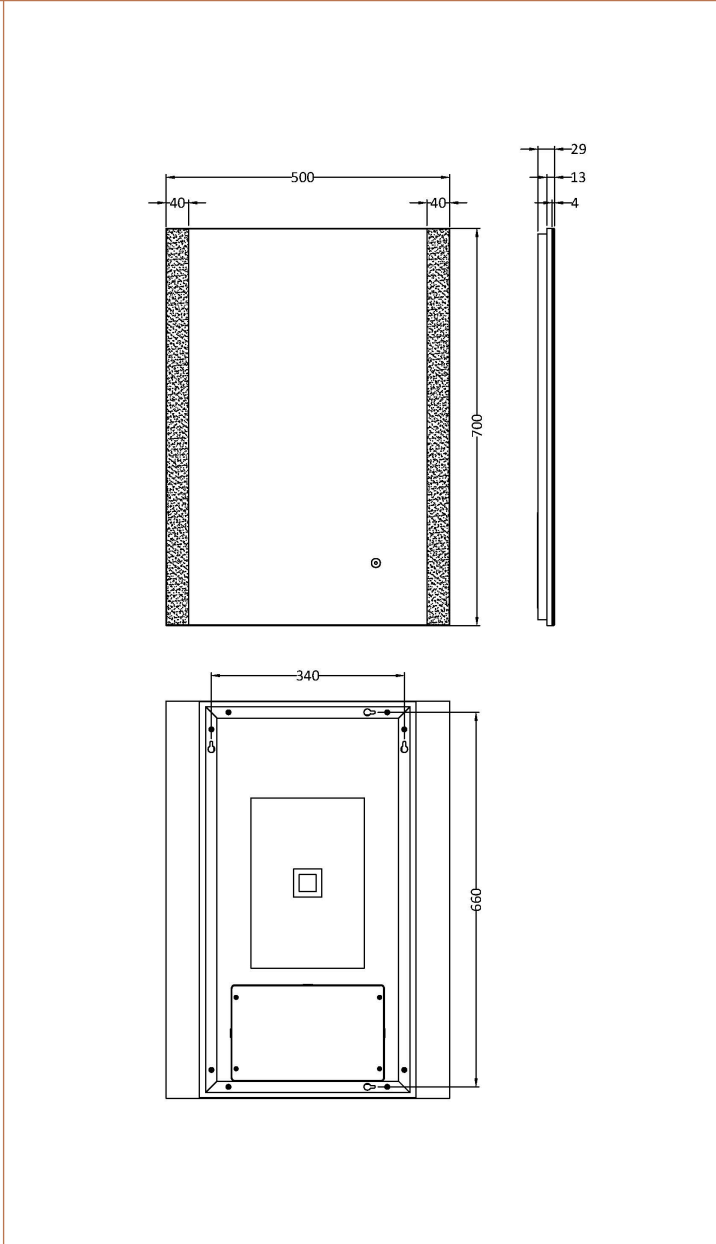

Sales Code: LQ601

Description: 700X500 Ambient Mirror

**Product Dimensions**

Height (mm):	700
Width (mm):	500
Depth (mm):	30
Nett Weight (kg):	5

**Packaging Dimensions**

Height (mm):	105
Width (mm):	613
Depth (mm):	823
Gross Weight (kg):	7

**Packaging Data**

Box Colour:	Brown Cardboard Box - Printed
Box Qty:	1
Label Size:	x
Label Colour:	Not Applicable
Label Qty:	

**Outer Box Dimensions (If Applicable)**

Height (mm):	
Width (mm):	
Depth (mm):	
Gross Weight (kg):	
Barcode:	5056211890638

**Product Details**

Country of Origin:	China		
Fitting Instruction:	No		
Certification: CE & UKCA: Yes	FSC: No	WEEE: Yes	RoHS: Yes
EMC: Yes	LYD: Yes	ECOMP:	ECIRC:

Product Material:	Aluminium
Colour/Finish:	
No of Shelves:	0
Fixings Included:	Yes
Light Power Source:	Mains Supply
No of Lights:	2
Bulb Type:	Led 6000K
Voltage:	12
Operation Method:	Touch Sensor
Bulb Watt:	21
Product Features:	Demister
Illuminated:	Yes