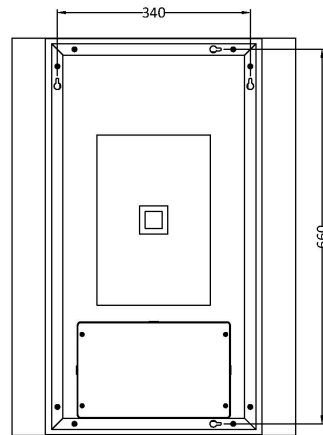

Sales Code: LQ601

Description: 700X500 Ambient Mirror

Product Dimensions

Height (mm):	700
Width (mm):	500
Depth (mm):	30
Nett Weight (kg):	5

Packaging Dimensions

Height (mm):	105
Width (mm):	613
Depth (mm):	823
Gross Weight (kg):	7

Packaging Data

Box Colour:	Brown Cardboard Box - Printed
Box Qty:	1
Label Size:	x
Label Colour:	Not Applicable
Label Qty:	

Outer Box Dimensions (If Applicable)

Height (mm):	
Width (mm):	
Depth (mm):	
Gross Weight (kg):	
Barcode:	5056211890638