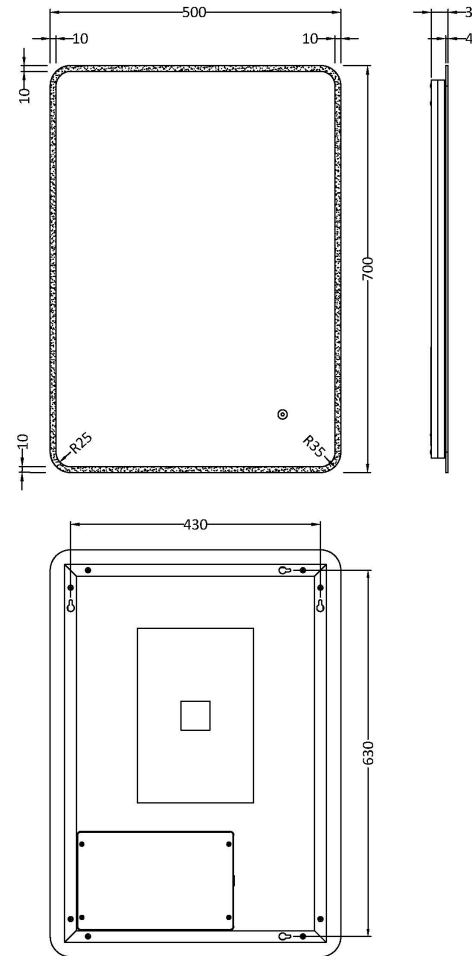

Sales Code: LQ603

Description: 700X500 Ambient Mirror

Product Dimensions

Height (mm):	700
Width (mm):	500
Depth (mm):	30
Nett Weight (kg):	5

Packaging Dimensions

Height (mm):	105
Width (mm):	613
Depth (mm):	823
Gross Weight (kg):	7

Packaging Data

Box Colour:	Brown Cardboard Box - Printed
Box Qty:	1
Label Size:	x
Label Colour:	Not Applicable
Label Qty:	

Outer Box Dimensions (If Applicable)

Height (mm):	
Width (mm):	
Depth (mm):	
Gross Weight (kg):	
Barcode:	5056211890652

Product Details

Country of Origin:	China		
Fitting Instruction:	No		
Certification: CE & UKCA: Yes	FSC: No	WEEE: Yes	RoHS: Yes
EMC: Yes	LYD: Yes	ECOMP:	ECIRC:

Product Material:	Aluminium
Colour/Finish:	
No of Shelves:	0
Fixings Included:	Yes
Light Power Source:	Mains Supply
No of Lights:	1
Bulb Type:	Led 6000K
Voltage:	12
Operation Method:	Touch Sensor
Bulb Watt:	27
Product Features:	Demister
Illuminated:	Yes