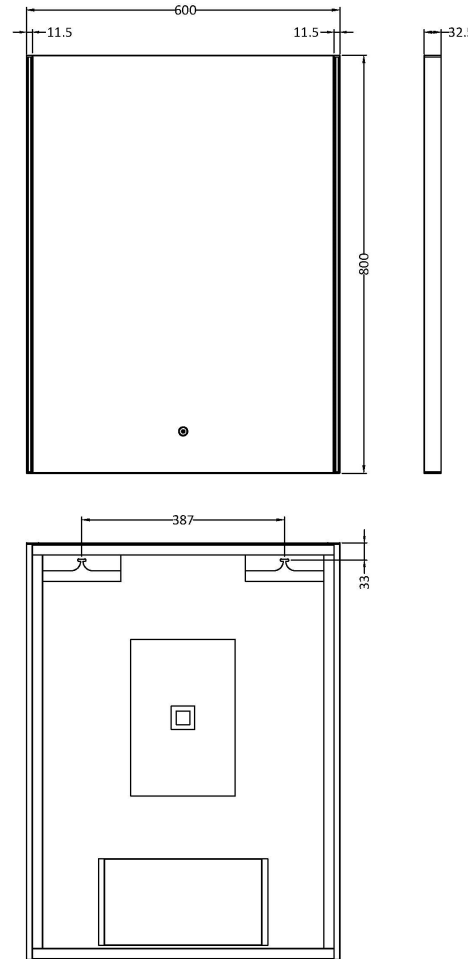

Sales Code: LQ604

Description: 800X600 Ambient Touch Sensor Mirror

Product Dimensions

Height (mm):	800
Width (mm):	600
Depth (mm):	37
Nett Weight (kg):	5

Packaging Dimensions

Height (mm):	105
Width (mm):	713
Depth (mm):	923
Gross Weight (kg):	7

Packaging Data

Box Colour:	Brown Cardboard Box - Printed
Box Qty:	1
Label Size:	x
Label Colour:	Not Applicable
Label Qty:	

Outer Box Dimensions (If Applicable)

Height (mm):	
Width (mm):	
Depth (mm):	
Gross Weight (kg):	
Barcode:	5056462638577