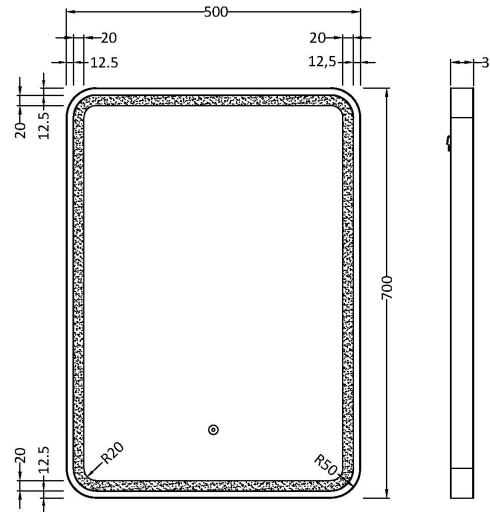

Sales Code: LQ702

Description: 700X500 Framed Touch Sensor Mirror

Product Dimensions

Height (mm):	700
Width (mm):	500
Depth (mm):	33
Nett Weight (kg):	5

Packaging Dimensions

Height (mm):	100
Width (mm):	615
Depth (mm):	825
Gross Weight (kg):	7

Packaging Data

Box Colour:	Brown Cardboard Box - Printed
Box Qty:	1
Label Size:	x
Label Colour:	
Label Qty:	

Outer Box Dimensions (If Applicable)

Height (mm):	
Width (mm):	
Depth (mm):	
Gross Weight (kg):	
Barcode:	5056462638553

Product Details

Country of Origin:	China
Fitting Instruction:	No
Certification:	CE: FSC: No WEEE: Yes RoHS: Yes
	EMC: Yes LYD: Yes ECOMP: ECIRC:
Product Material:	Aluminium
Colour/Finish:	Brushed Brass
No of Shelves:	0
Fixings Included:	Yes
Light Power Source:	Mains Supply
No of Lights:	2
Bulb Type:	Led 6000K
Voltage:	12
Operation Method:	Touch Sensor
Bulb Watt:	21
Product Features:	Demister
Illuminated:	Yes