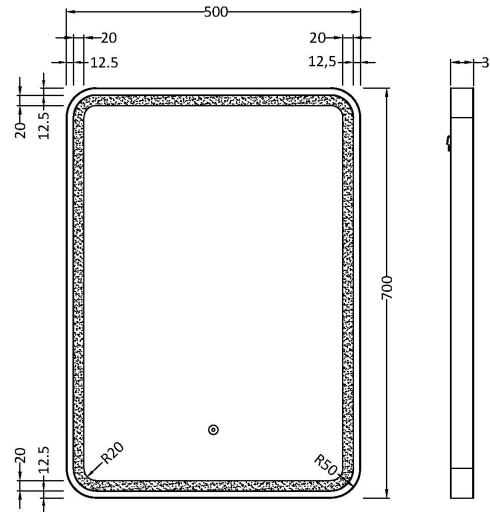

Sales Code: LQ702

Description: 700X500 Framed Touch Sensor Mirror

Product Dimensions

Height (mm):	700
Width (mm):	500
Depth (mm):	33
Nett Weight (kg):	5

Packaging Dimensions

Height (mm):	100
Width (mm):	615
Depth (mm):	825
Gross Weight (kg):	7

Packaging Data

Box Colour:	Brown Cardboard Box - Printed
Box Qty:	1
Label Size:	x
Label Colour:	
Label Qty:	

Outer Box Dimensions (If Applicable)

Height (mm):	
Width (mm):	
Depth (mm):	
Gross Weight (kg):	
Barcode:	5056462638553

Product Details

Country of Origin:	China		
Fitting Instruction:	No		
Certification: CE & UKCA:	FSC: No	WEEE: Yes	RoHS: Yes
EMC: Yes	LYD: Yes	ECOMP:	ECIRC:
Product Material:	Aluminium		
Colour/Finish:	Brushed Brass		
No of Shelves:	0		
Fixings Included:	Yes		
Light Power Source:	Mains Supply		
No of Lights:	2		
Bulb Type:	Led 6000K		
Voltage:	12		
Operation Method:	Touch Sensor		
Bulb Watt:	21		
Product Features:	Demister		
Illuminated:	Yes		