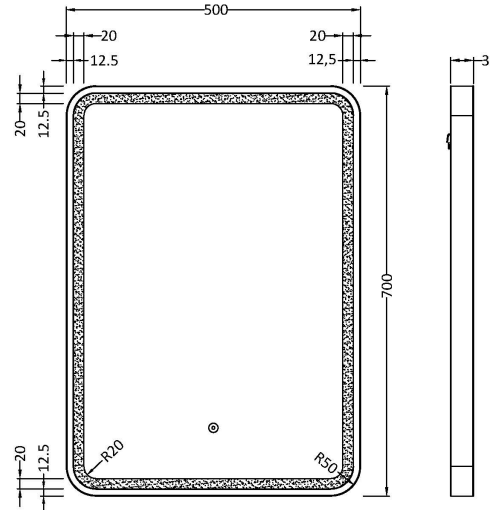

Sales Code: LQ703

Description: 700X500 Framed Touch Sensor Mirror

Product Dimensions

Height (mm):	700
Width (mm):	500
Depth (mm):	33
Nett Weight (kg):	5

Packaging Dimensions

Height (mm):	100
Width (mm):	615
Depth (mm):	825
Gross Weight (kg):	7

Packaging Data

Box Colour:	Brown Cardboard Box - Printed
Box Qty:	1
Label Size:	x
Label Colour:	
Label Qty:	

Outer Box Dimensions (If Applicable)

Height (mm):	
Width (mm):	
Depth (mm):	
Gross Weight (kg):	
Barcode:	5056462638676

Product Details

Country of Origin:	China		
Fitting Instruction:	No		
Certification: CE & UKCA:	FSC: No	WEEE: Yes	RoHS: Yes
EMC: Yes	LYD: Yes	ECOMP:	ECIRC:
Product Material:	Aluminium		
Colour/Finish:	Stainless Steel		
No of Shelves:	0		
Fixings Included:	Yes		
Light Power Source:	Mains Supply		
No of Lights:	2		
Bulb Type:	Led 6000K		
Voltage:	12		
Operation Method:	Touch Sensor		
Bulb Watt:	21		
Product Features:	Demister		
Illuminated:	Yes		