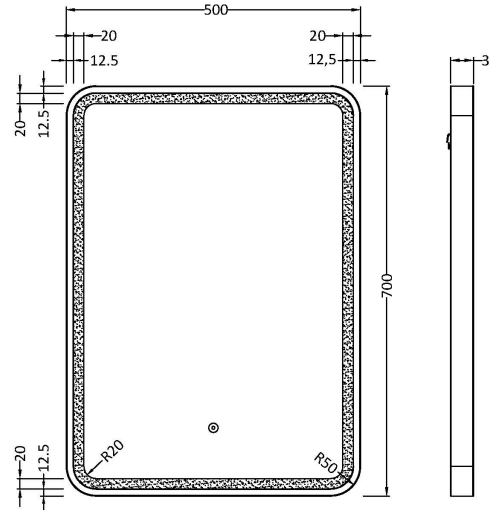

Sales Code: LQ703

Description: 700X500 Framed Touch Sensor Mirror

Product Dimensions

Height (mm):	700
Width (mm):	500
Depth (mm):	33
Nett Weight (kg):	5

Packaging Dimensions

Height (mm):	100
Width (mm):	615
Depth (mm):	825
Gross Weight (kg):	7

Packaging Data

Box Colour:	Brown Cardboard Box - Printed
Box Qty:	1
Label Size:	x
Label Colour:	
Label Qty:	

Outer Box Dimensions (If Applicable)

Height (mm):	
Width (mm):	
Depth (mm):	
Gross Weight (kg):	
Barcode:	5056462638676

Product Details

Country of Origin:	China
Fitting Instruction:	No
Certification:	CE: FSC: No WEEE: Yes RoHS: Yes
	EMC: Yes LYD: Yes ECOMP: ECIRC:
Product Material:	Aluminium
Colour/Finish:	Silver
No of Shelves:	0
Fixings Included:	Yes
Light Power Source:	Mains Supply
No of Lights:	2
Bulb Type:	Led 6000K
Voltage:	12
Operation Method:	Touch Sensor
Bulb Watt:	21
Product Features:	Demister
Illuminated:	Yes