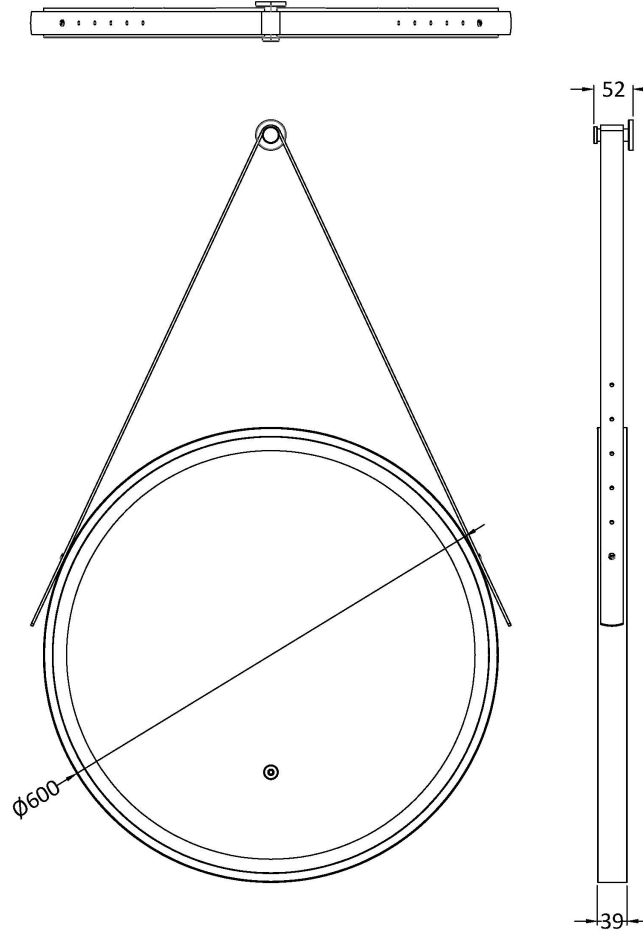

Sales Code: LQ712

Description: 600mm Round Illuminated Mirror

### Product Dimensions

Height (mm):	600
Width (mm):	600
Depth (mm):	40
Nett Weight (kg):	5

### Packaging Dimensions

Height (mm):	105
Width (mm):	700
Depth (mm):	700
Gross Weight (kg):	7

### Outer Box Dimensions (If Applicable)

Height (mm):	
Width (mm):	
Depth (mm):	
Gross Weight (kg):	
Barcode:	5056462654348