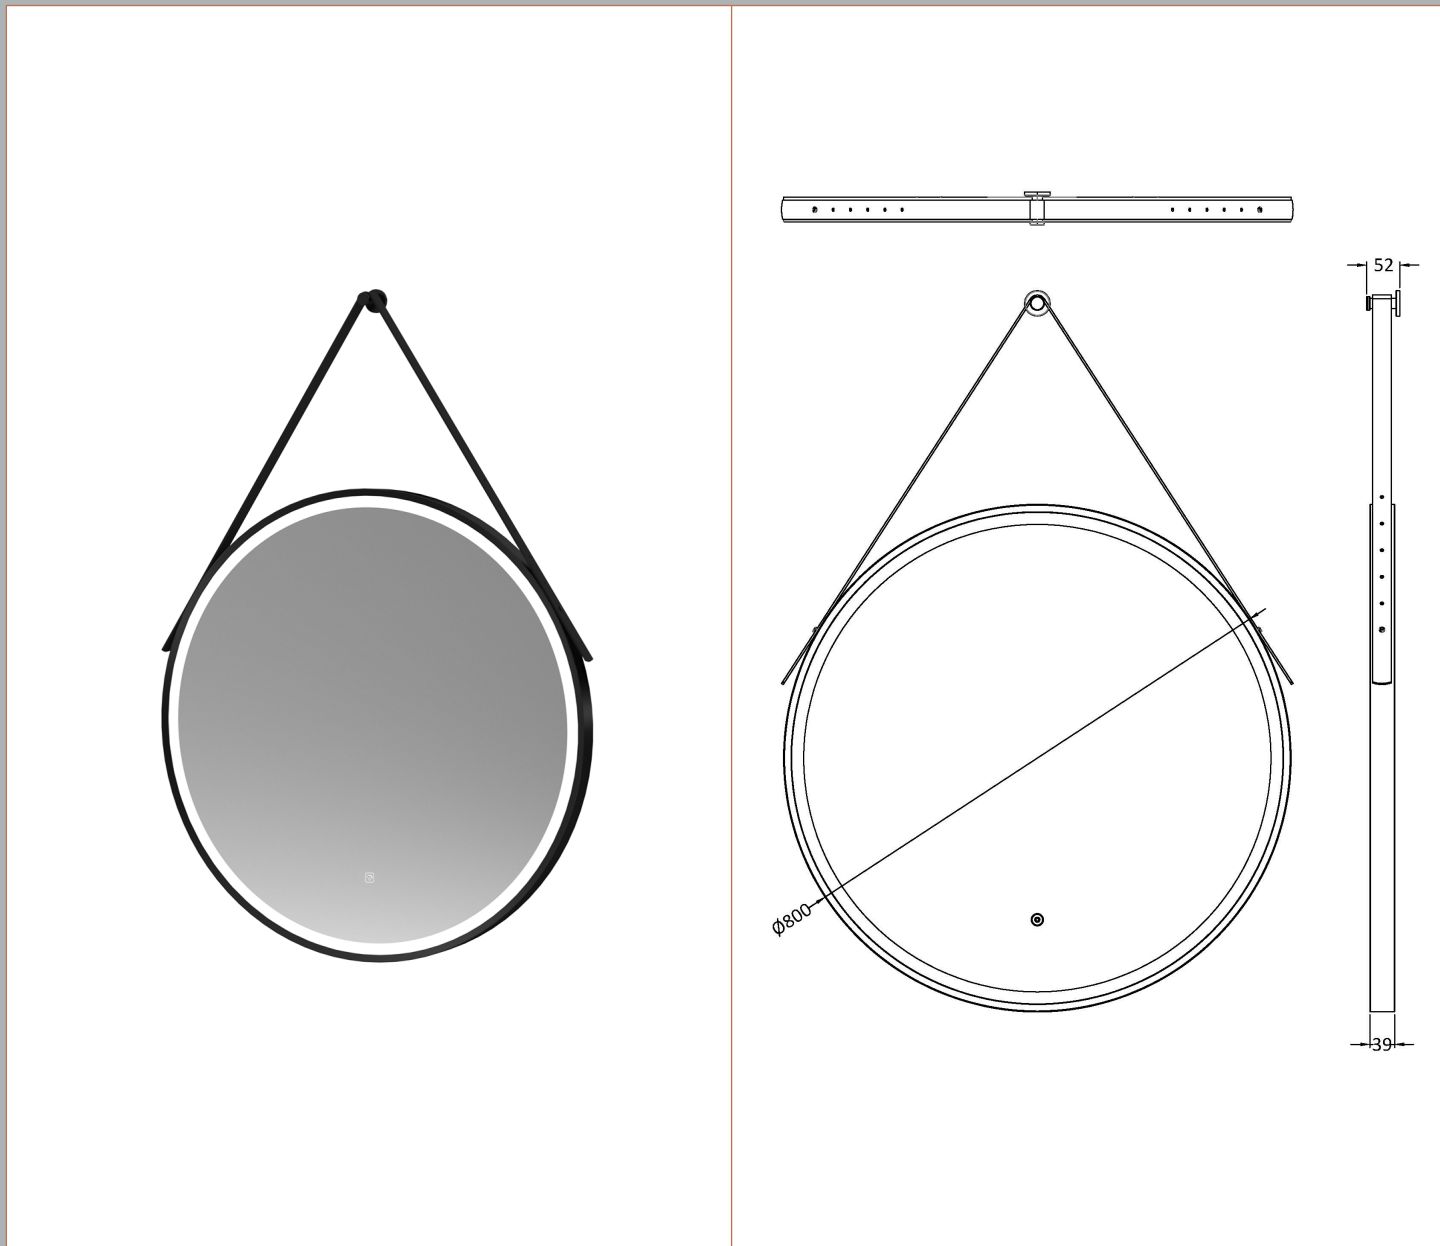

Sales Code: LQ721

Description: 800mm Round Illuminated Mirror

### Product Dimensions

Height (mm):	800
Width (mm):	800
Depth (mm):	40
Nett Weight (kg):	10

### Packaging Dimensions

Height (mm):	105
Width (mm):	900
Depth (mm):	900
Gross Weight (kg):	10

### Outer Box Dimensions (If Applicable)

Height (mm):	
Width (mm):	
Depth (mm):	
Gross Weight (kg):	
Barcode:	5056462654362