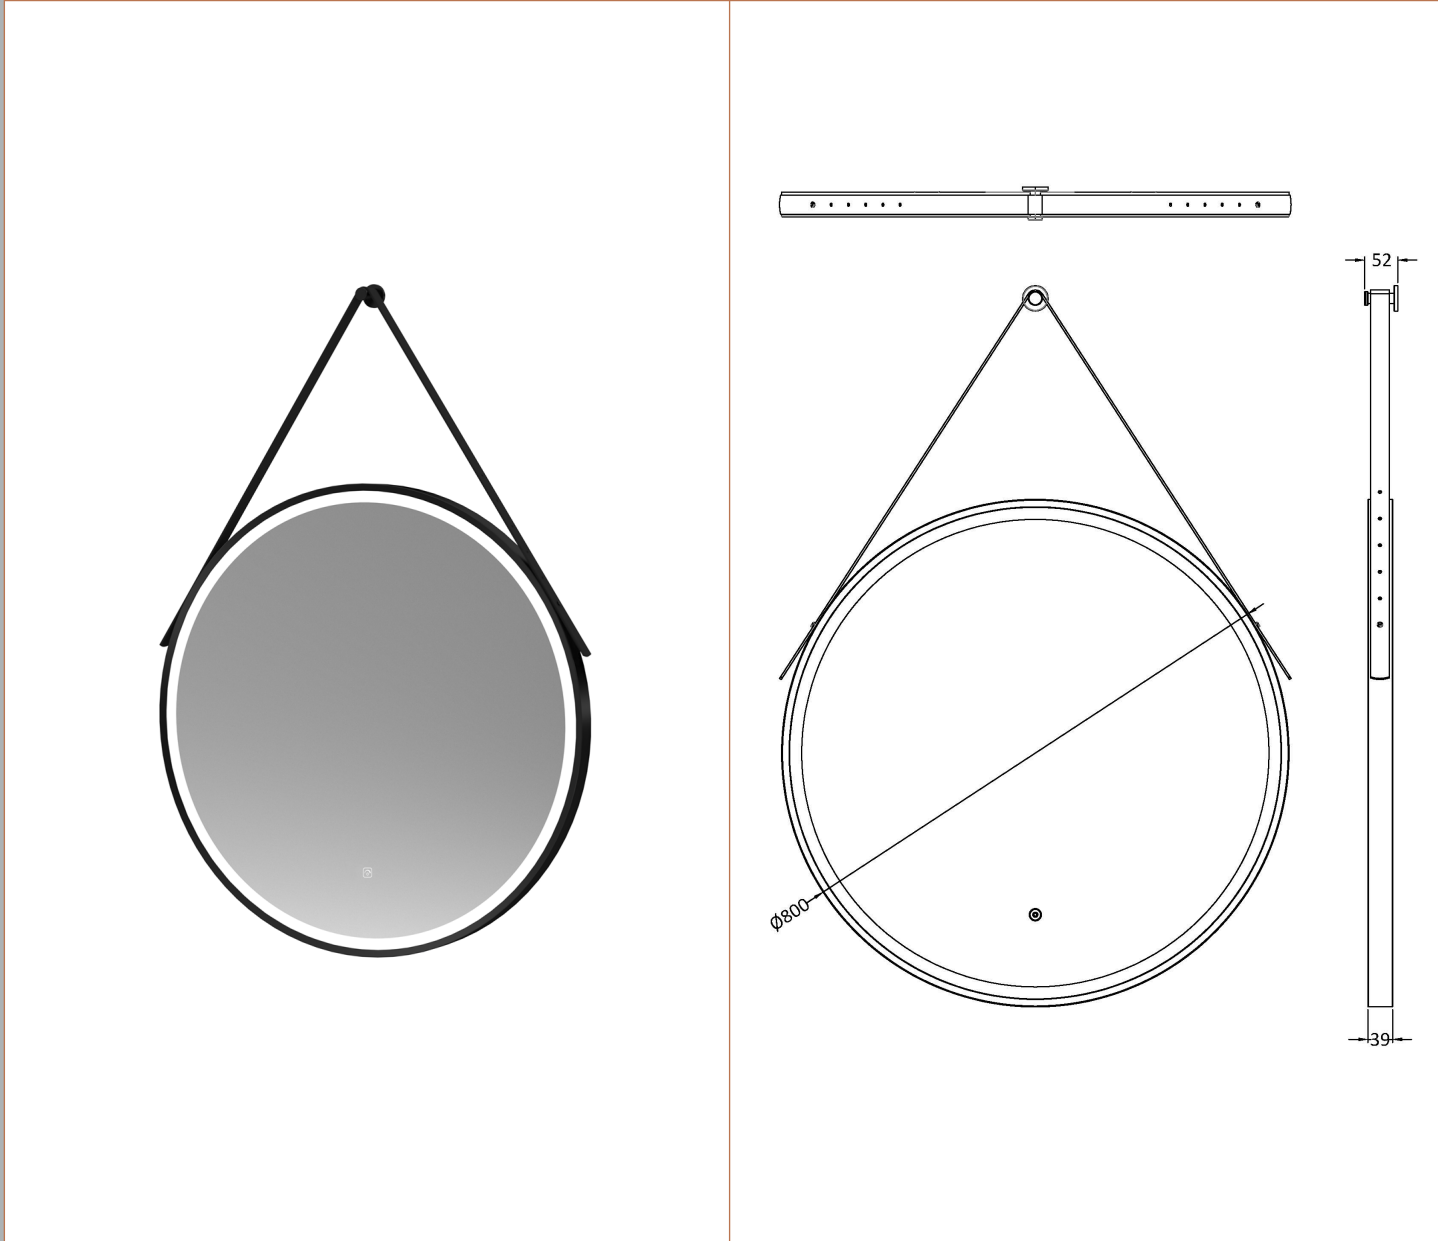

Sales Code: LQ721

Description: 800mm Round Illuminated Mirror

Product Dimensions

Height (mm):	800
Width (mm):	800
Depth (mm):	40
Nett Weight (kg):	10

Packaging Dimensions

Height (mm):	105
Width (mm):	900
Depth (mm):	900
Gross Weight (kg):	10

Packaging Data

Box Colour:	Brown Cardboard Box - Printed
Box Qty:	1
Label Size:	x
Label Colour:	
Label Qty:	

Outer Box Dimensions (If Applicable)

Height (mm):	
Width (mm):	
Depth (mm):	
Gross Weight (kg):	
Barcode:	5056462654362

Product Details

Country of Origin:	China		
Fitting Instruction:	No		
Certification: CE & UKCA:	FSC: No	WEEE: Yes	RoHS: Yes
EMC: Yes	LYD: Yes	ECOMP:	ECIRC:
Product Material:	Aluminium		
Colour/Finish:	Black		
No of Shelves:	0		
Fixings Included:	Yes		
Light Power Source:	Mains Supply		
No of Lights:	2		
Bulb Type:	Led 6000K		
Voltage:	12		
Operation Method:	Touch Sensor		
Bulb Watt:	21		
Product Features:	Demister		
Illuminated:	Yes		