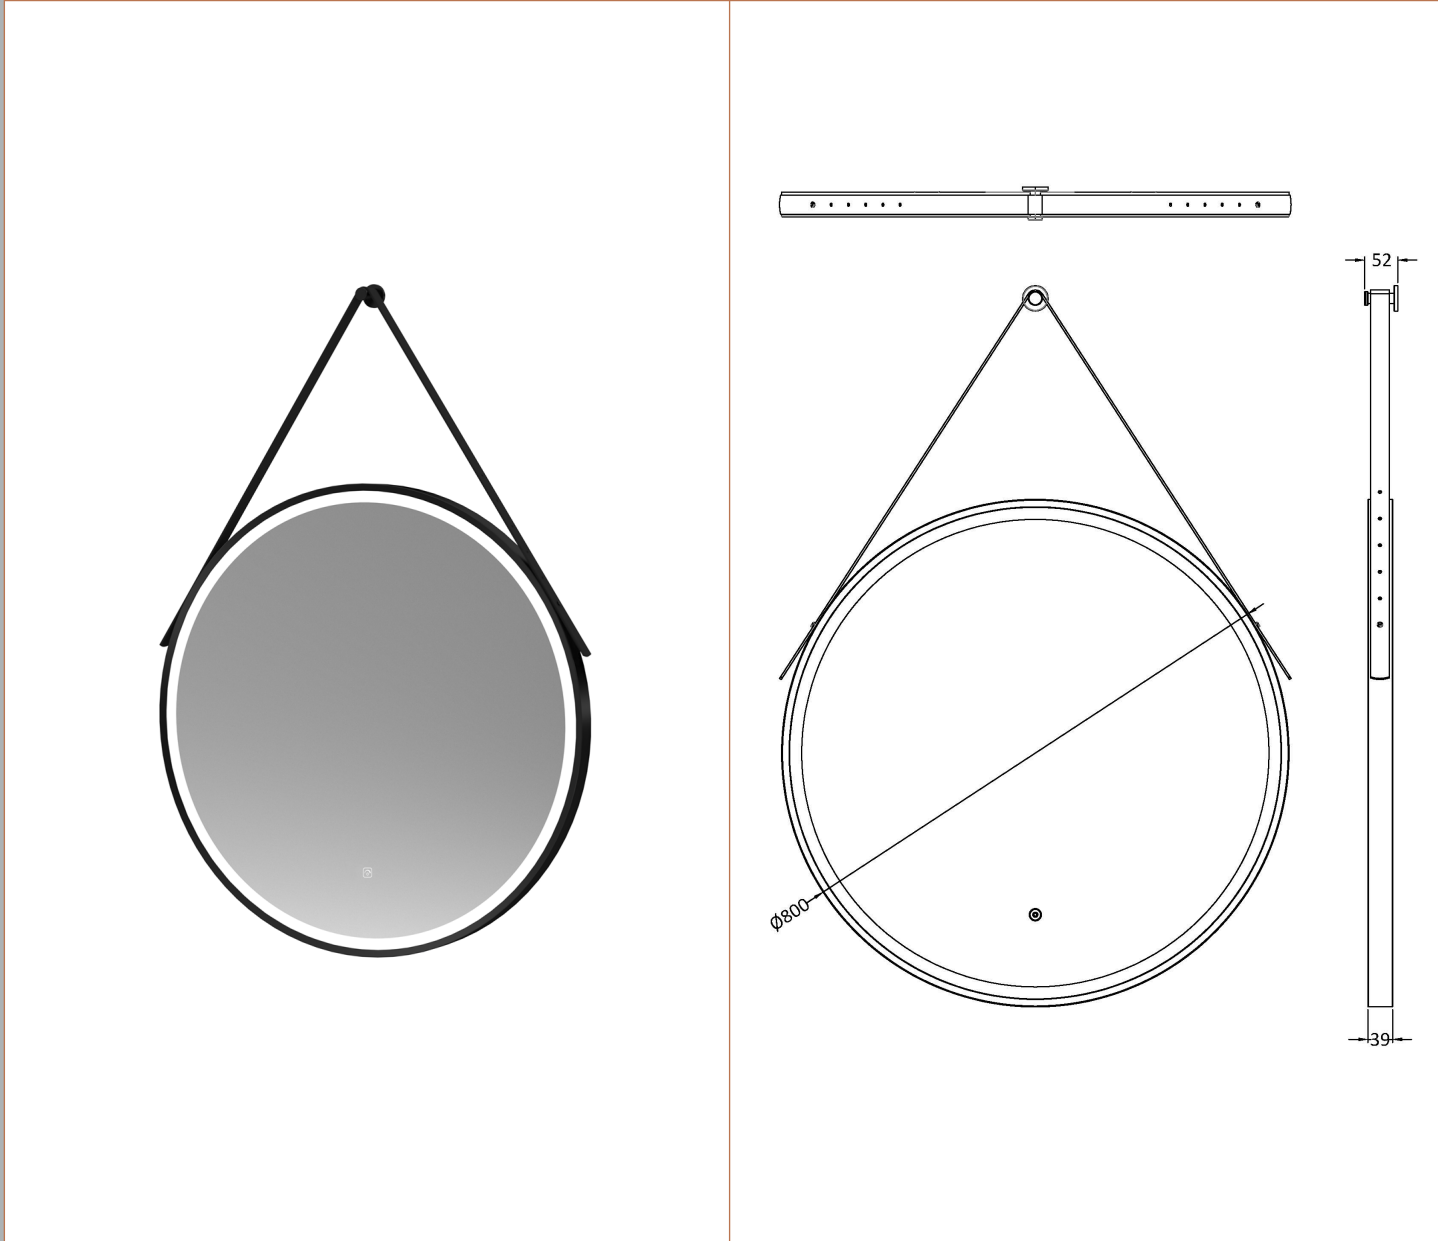

Sales Code: LQ721

Description: 800mm Round Illuminated Mirror

Product Dimensions

Height (mm):	800
Width (mm):	800
Depth (mm):	40
Nett Weight (kg):	10

Packaging Dimensions

Height (mm):	105
Width (mm):	900
Depth (mm):	900
Gross Weight (kg):	10

Packaging Data

Box Colour:	Brown Cardboard Box - Printed
Box Qty:	1
Label Size:	x
Label Colour:	
Label Qty:	

Outer Box Dimensions (If Applicable)

Height (mm):	
Width (mm):	
Depth (mm):	
Gross Weight (kg):	
Barcode:	5056462654362