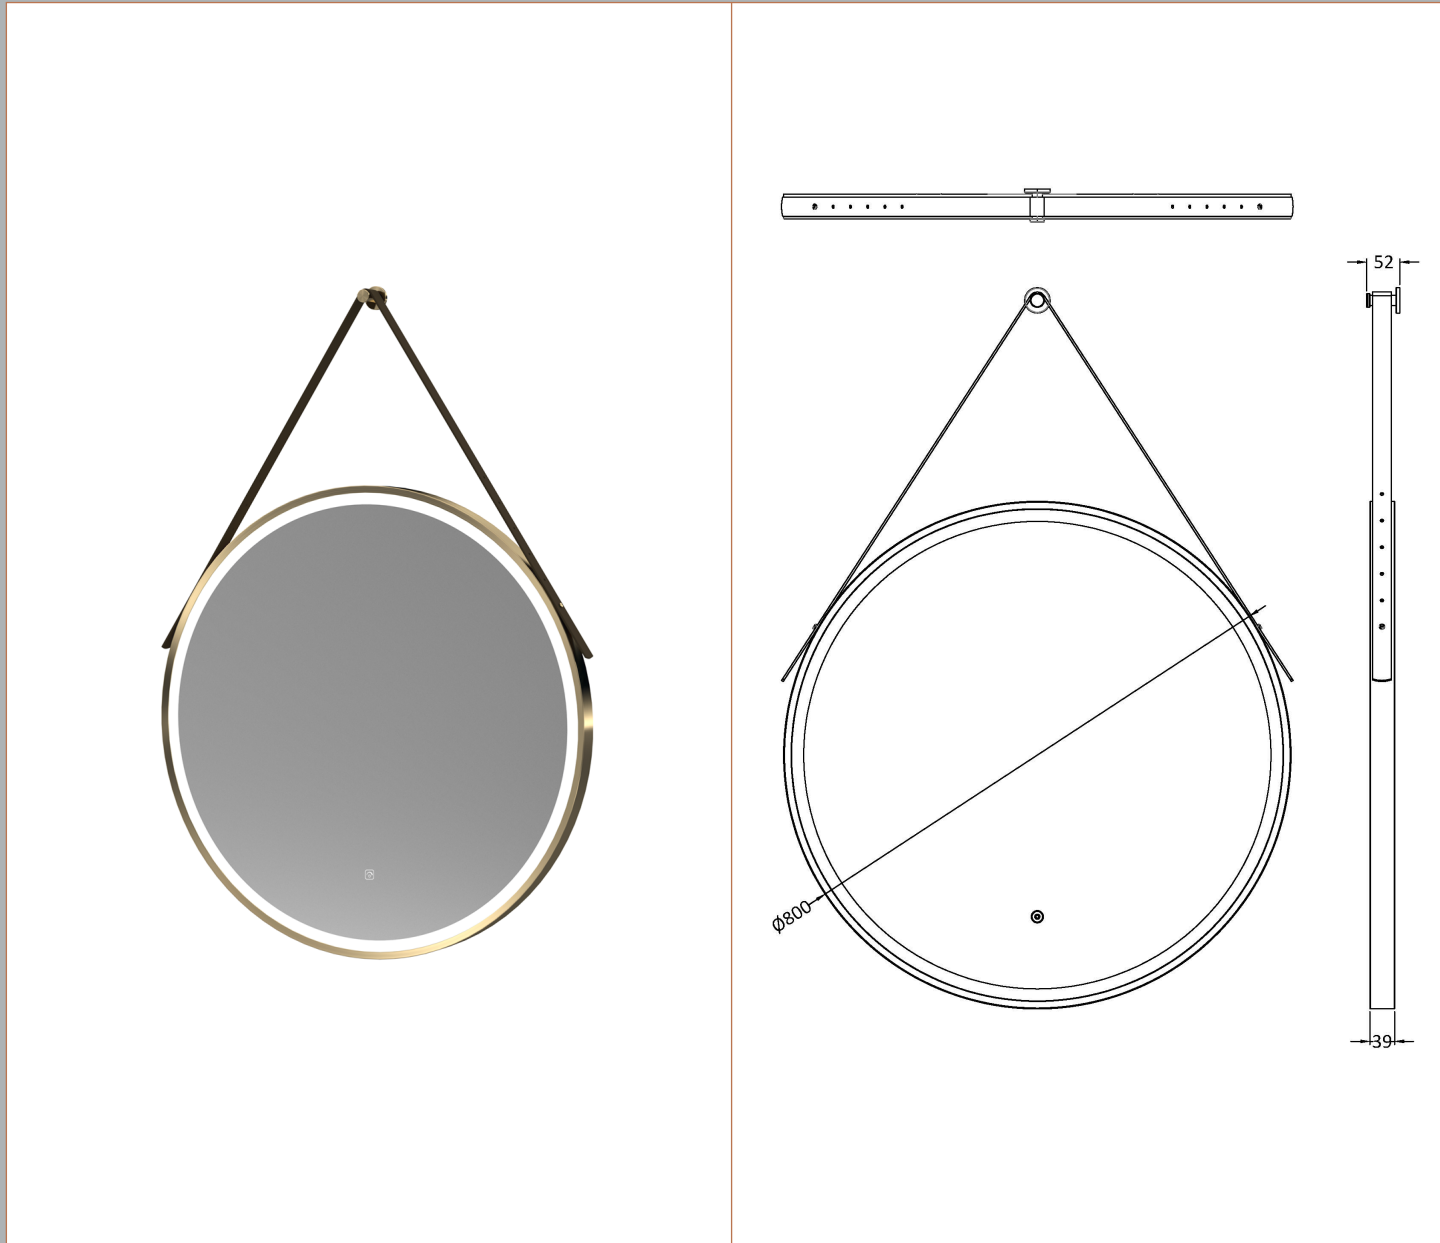

Sales Code: LQ722

Description: 800mm Round Illuminated Mirror

Product Dimensions

Height (mm):	800
Width (mm):	800
Depth (mm):	40
Nett Weight (kg):	10

Packaging Dimensions

Height (mm):	105
Width (mm):	900
Depth (mm):	900
Gross Weight (kg):	10

Packaging Data

Box Colour:	Brown Cardboard Box - Printed
Box Qty:	1
Label Size:	x
Label Colour:	
Label Qty:	

Outer Box Dimensions (If Applicable)

Height (mm):	
Width (mm):	
Depth (mm):	
Gross Weight (kg):	
Barcode:	5056462654379

Product Details

Country of Origin:	China		
Fitting Instruction:	No		
Certification: CE & UKCA:	FSC: No	WEEE: Yes	RoHS: Yes
EMC: Yes	LYD: Yes	ECOMP:	ECIRC:
Product Material:	Aluminium		
Colour/Finish:	Brushed Brass		
No of Shelves:	0		
Fixings Included:	Yes		
Light Power Source:	Mains Supply		
No of Lights:	2		
Bulb Type:	Led 6000K		
Voltage:	12		
Operation Method:	Touch Sensor		
Bulb Watt:	21		
Product Features:	Demister		
Illuminated:	Yes		