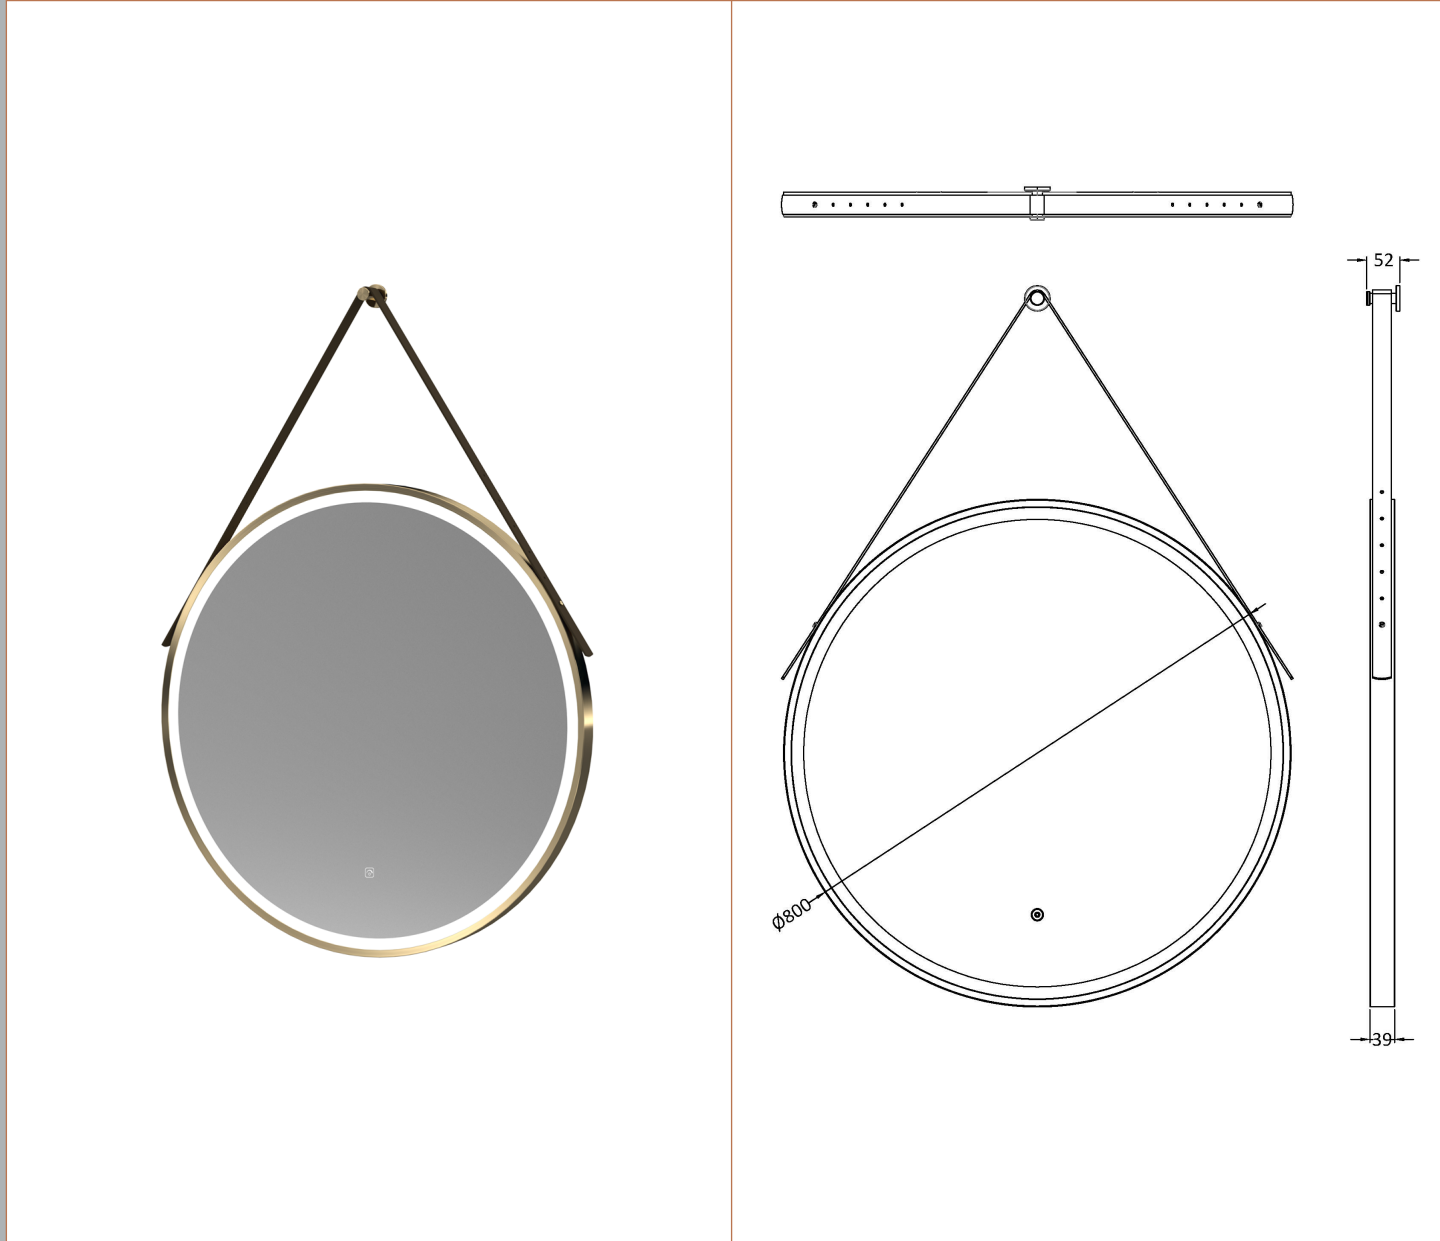

Sales Code: LQ722

Description: 800mm Round Illuminated Mirror

### Product Dimensions

Height (mm):	800
Width (mm):	800
Depth (mm):	40
Nett Weight (kg):	10

### Packaging Dimensions

Height (mm):	105
Width (mm):	900
Depth (mm):	900
Gross Weight (kg):	10

### Outer Box Dimensions (If Applicable)

Height (mm):	
Width (mm):	
Depth (mm):	
Gross Weight (kg):	
Barcode:	5056462654379