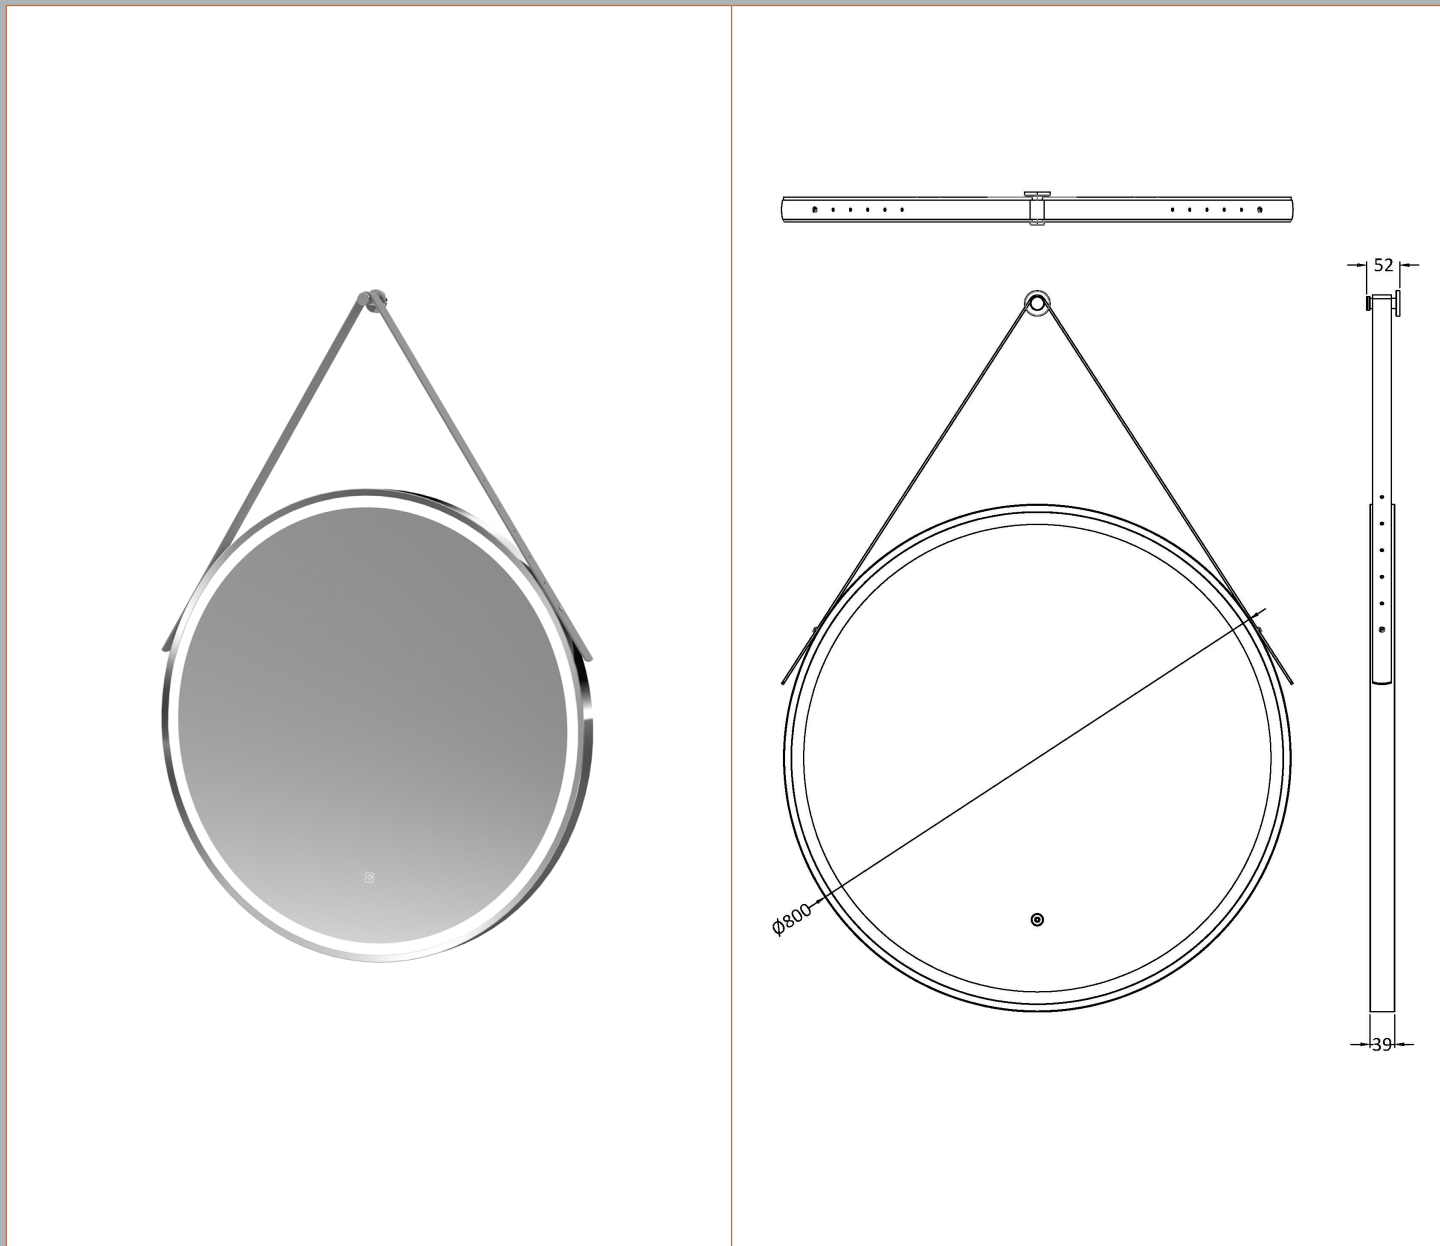

Sales Code: LQ723

Description: 800mm Round Illuminated Mirror

### Product Dimensions

Height (mm):	800
Width (mm):	800
Depth (mm):	40
Nett Weight (kg):	10

### Packaging Dimensions

Height (mm):	105
Width (mm):	900
Depth (mm):	900
Gross Weight (kg):	10

### Outer Box Dimensions (If Applicable)

Height (mm):	
Width (mm):	
Depth (mm):	
Gross Weight (kg):	
Barcode:	5056462654386