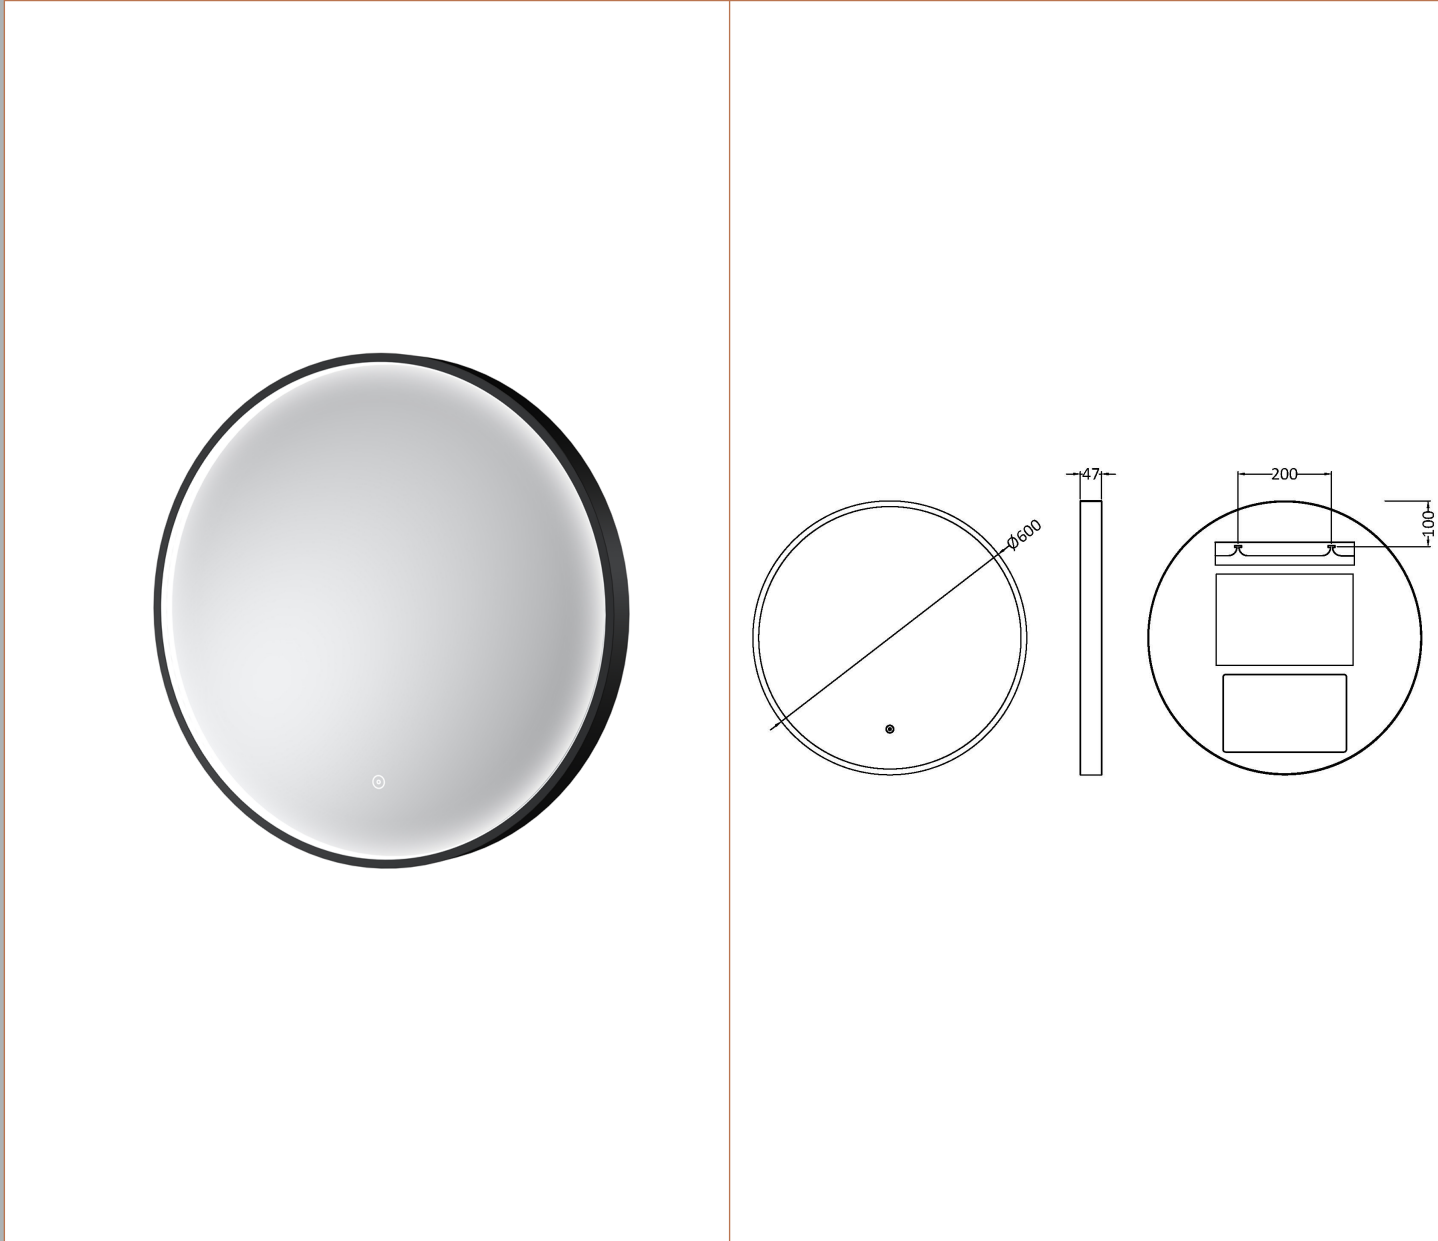

Sales Code: LQ741

Description: Led Mirror 600mm Diameter

**Product Dimensions**

Height (mm):	600
Width (mm):	600
Depth (mm):	47
Nett Weight (kg):	6.5

**Packaging Dimensions**

Height (mm):	105
Width (mm):	700
Depth (mm):	700
Gross Weight (kg):	7

**Packaging Data**

Box Colour:	Brown Cardboard Box - Printed
Box Qty:	1
Label Size:	x
Label Colour:	
Label Qty:	

**Outer Box Dimensions (If Applicable)**

Height (mm):	
Width (mm):	
Depth (mm):	
Gross Weight (kg):	
Barcode:	5056678477854

**Product Details**

Country of Origin:	China		
Fitting Instruction:	No		
Certification: CE & UKCA:	FSC: No	WEEE: Yes	RoHS: Yes
EMC: Yes	LYD: Yes	ECOMP:	ECIRC:
Product Material:	Aluminium		
Colour/Finish:	Black		
No of Shelves:	0		
Fixings Included:	Yes		
Light Power Source:	Mains Supply		
No of Lights:	2		
Bulb Type:	Led 6000K		
Voltage:	12		
Operation Method:	Touch Sensor		
Bulb Watt:	21		
Product Features:	Demister		
Illuminated:	Yes		