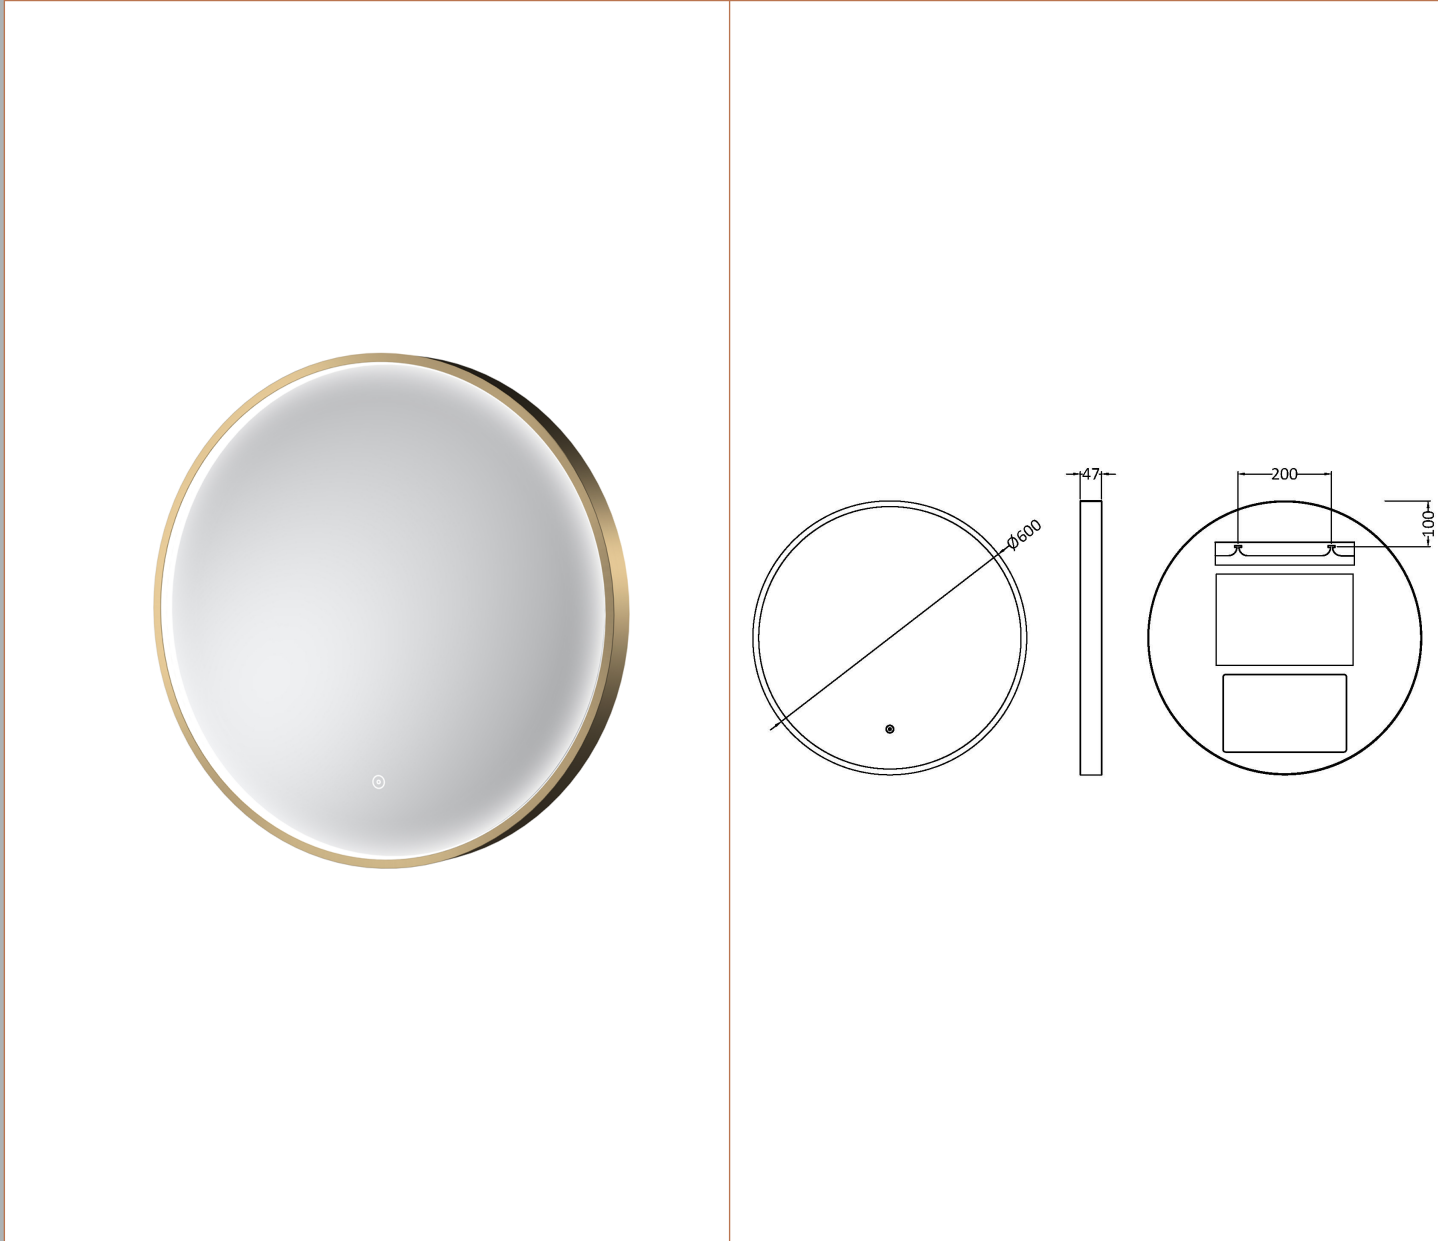

Sales Code: LQ742

Description: Led Mirror 600mm Diameter

### Product Dimensions

Height (mm):	600
Width (mm):	600
Depth (mm):	47
Nett Weight (kg):	6.5

### Packaging Dimensions

Height (mm):	105
Width (mm):	700
Depth (mm):	700
Gross Weight (kg):	7