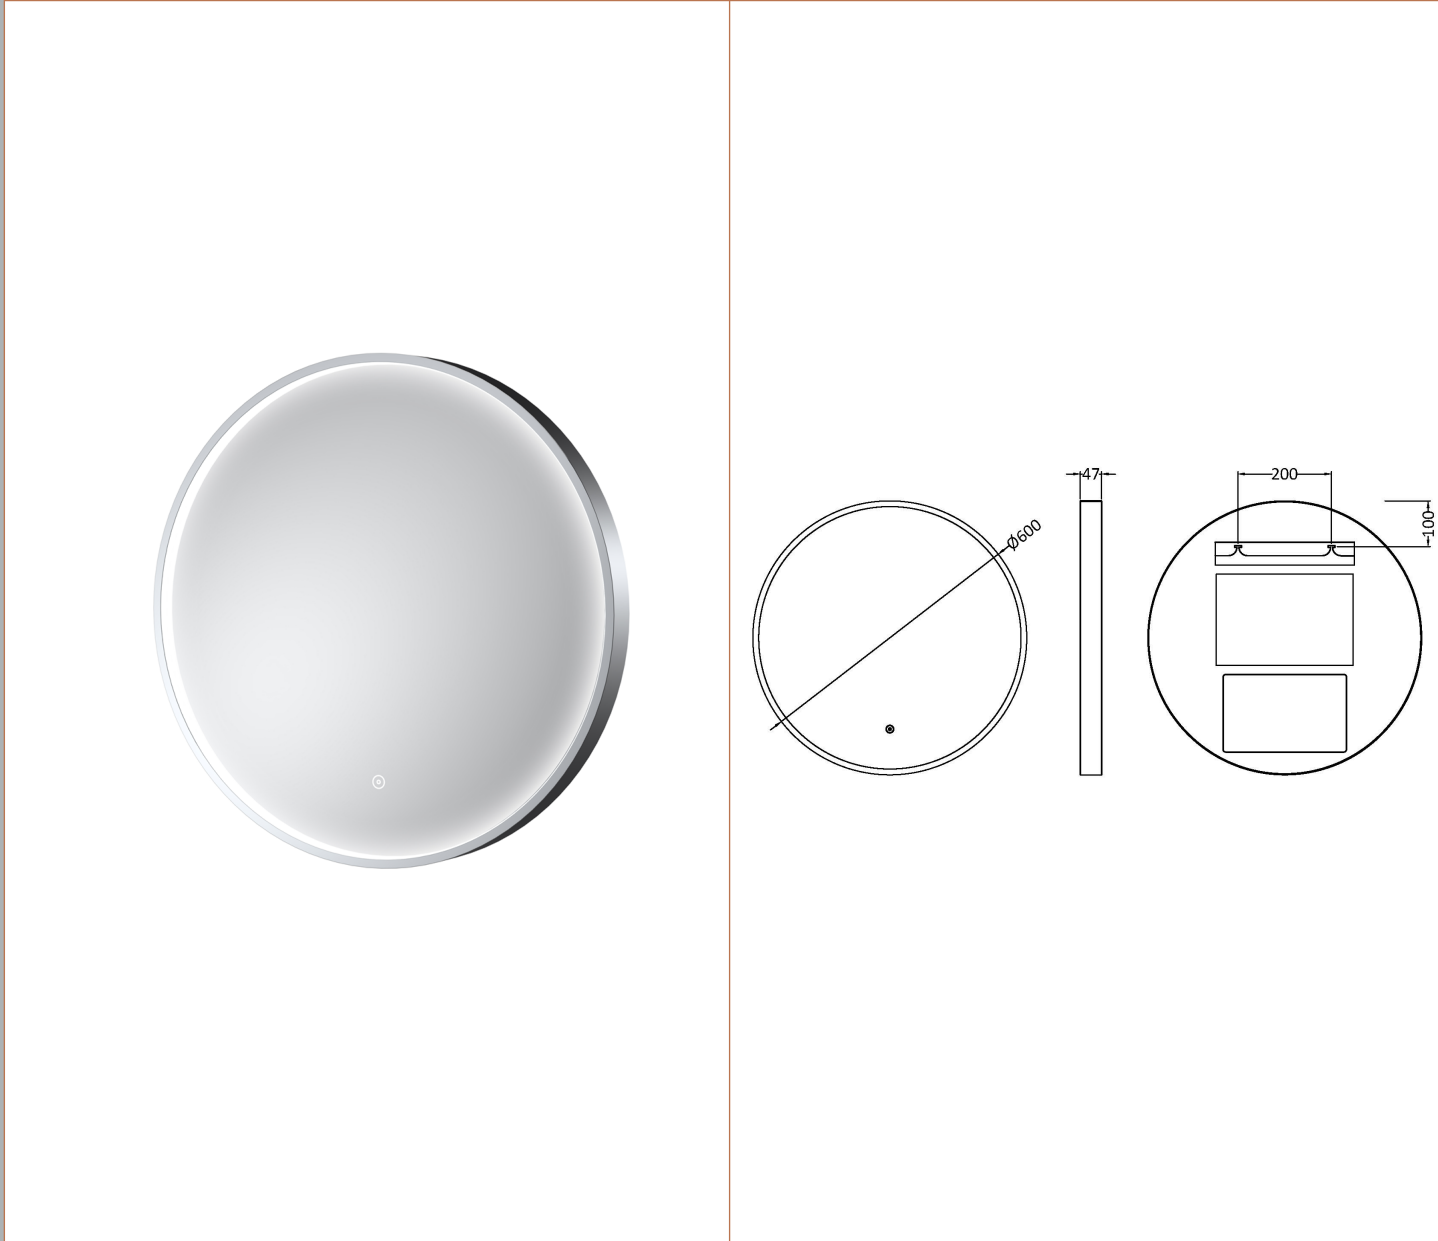

Sales Code: LQ743

Description: Led Mirror 600mm Diameter

Product Dimensions

Height (mm):	600
Width (mm):	600
Depth (mm):	47
Nett Weight (kg):	6.5

Packaging Dimensions

Height (mm):	105
Width (mm):	700
Depth (mm):	700
Gross Weight (kg):	7

Packaging Data

Box Colour:	Brown Cardboard Box - Printed
Box Qty:	1
Label Size:	x
Label Colour:	
Label Qty:	

Outer Box Dimensions (If Applicable)

Height (mm):	
Width (mm):	
Depth (mm):	
Gross Weight (kg):	
Barcode:	5056678477847

Product Details

Country of Origin:	China		
Fitting Instruction:	No		
Certification: CE & UKCA:	FSC: No	WEEE: Yes	RoHS: Yes
EMC: Yes	LYD: Yes	ECOMP:	ECIRC:
Product Material:	Aluminium		
Colour/Finish:	Chrome		
No of Shelves:	0		
Fixings Included:	Yes		
Light Power Source:	Mains Supply		
No of Lights:	2		
Bulb Type:	Led 6000K		
Voltage:	12		
Operation Method:	Touch Sensor		
Bulb Watt:	21		
Product Features:	Demister		
Illuminated:	Yes		