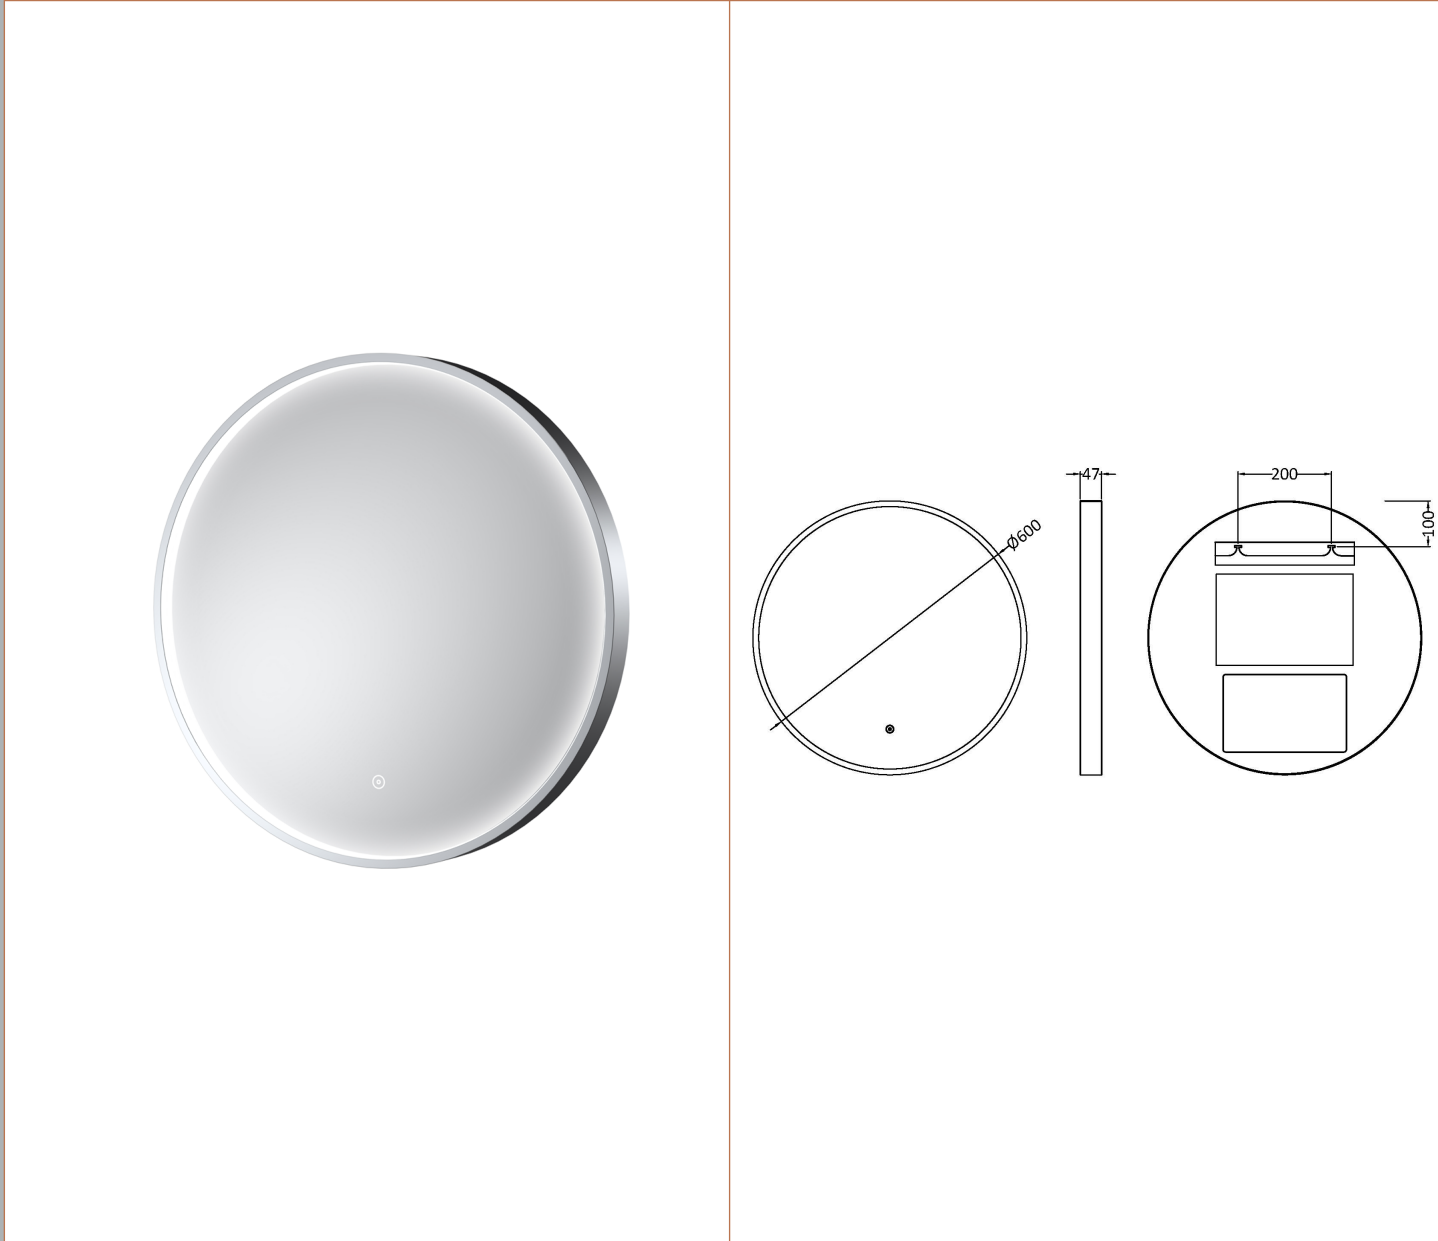

Sales Code: LQ743

Description: Led Mirror 600mm Diameter

**Product Dimensions**

Height (mm):	600
Width (mm):	600
Depth (mm):	47
Nett Weight (kg):	6.5

**Packaging Dimensions**

Height (mm):	105
Width (mm):	700
Depth (mm):	700
Gross Weight (kg):	7

**Packaging Data**

Box Colour:	Brown Cardboard Box - Printed
Box Qty:	1
Label Size:	x
Label Colour:	
Label Qty:	

**Outer Box Dimensions (If Applicable)**

Height (mm):	
Width (mm):	
Depth (mm):	
Gross Weight (kg):	
Barcode:	5056678477847

**Product Details**

Country of Origin:	China		
Fitting Instruction:	No		
Certification: CE & UKCA:	FSC: No	WEEE: Yes	RoHS: Yes
EMC: Yes	LYD: Yes	ECOMP:	ECIRC:
Product Material:	Aluminium		
Colour/Finish:	Chrome		
No of Shelves:	0		
Fixings Included:	Yes		
Light Power Source:	Mains Supply		
No of Lights:	2		
Bulb Type:	Led 6000K		
Voltage:	12		
Operation Method:	Touch Sensor		
Bulb Watt:	21		
Product Features:	Demister		
Illuminated:	Yes		