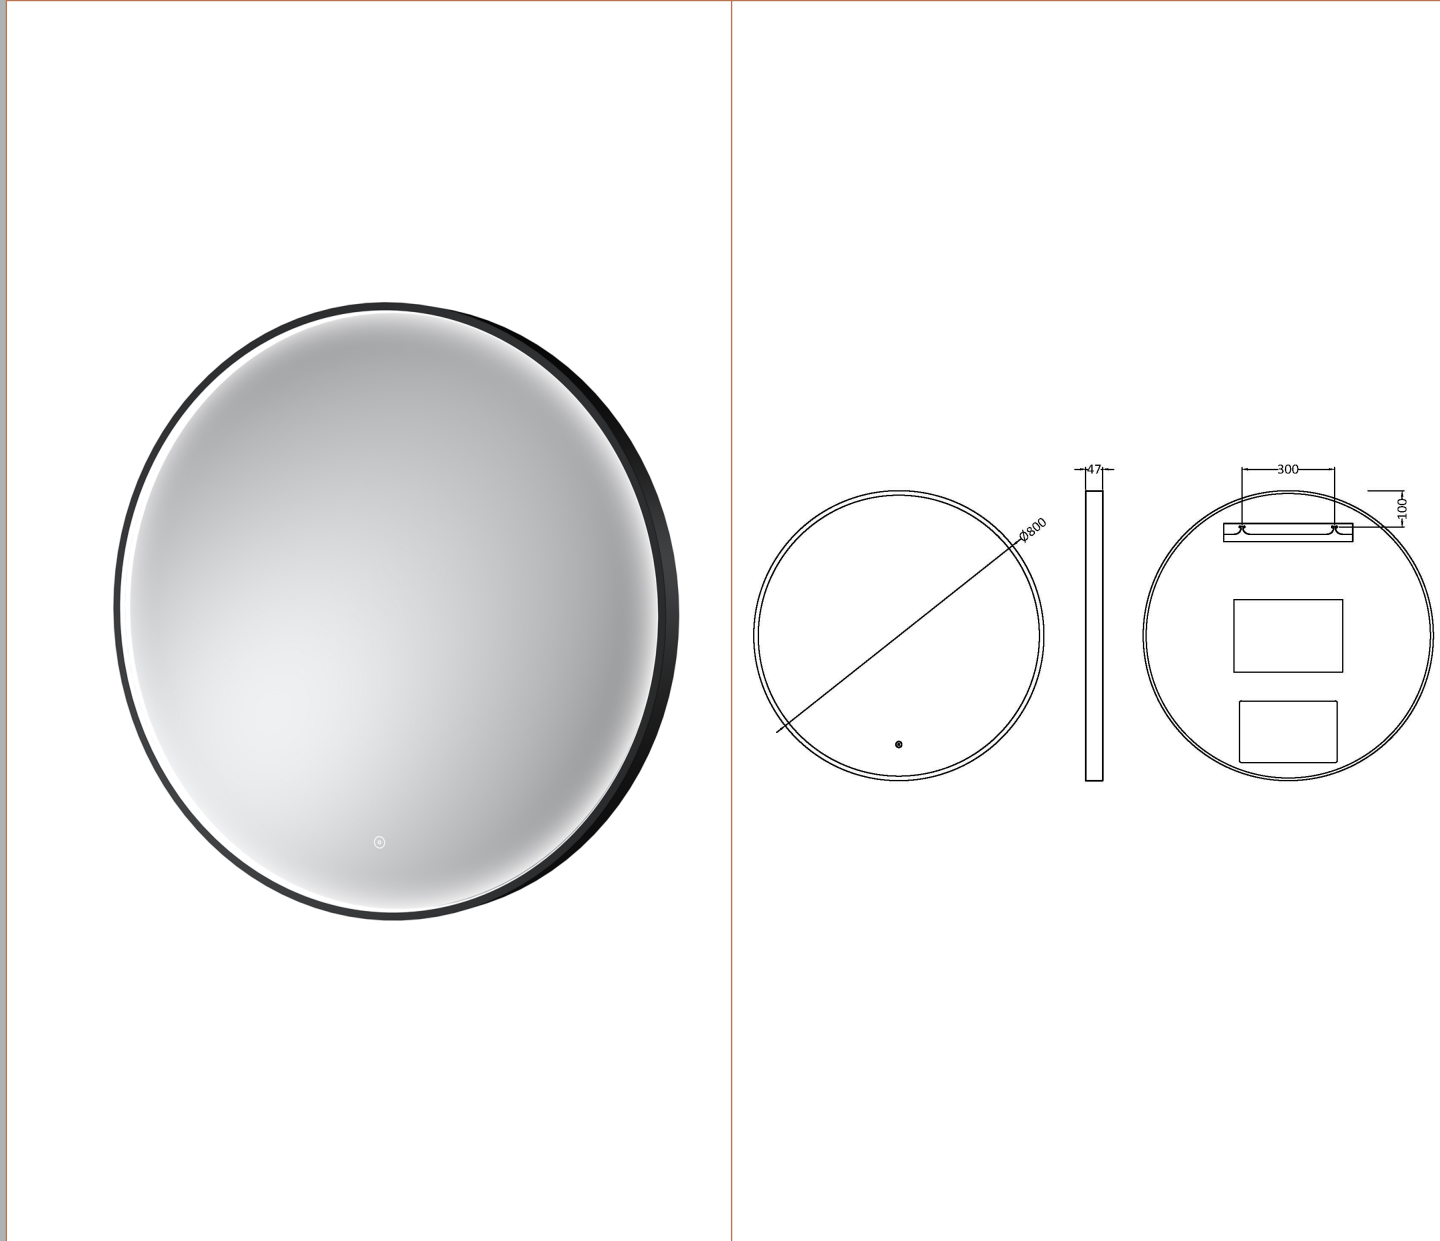

Sales Code: LQ751

Description: Led Mirror 800mm Diameter

Product Dimensions

Height (mm):	800
Width (mm):	800
Depth (mm):	47
Nett Weight (kg):	6.5

Packaging Dimensions

Height (mm):	105
Width (mm):	900
Depth (mm):	900
Gross Weight (kg):	7

Packaging Data

Box Colour:	Brown Cardboard Box - Printed
Box Qty:	1
Label Size:	x
Label Colour:	
Label Qty:	

Outer Box Dimensions (If Applicable)

Height (mm):	
Width (mm):	
Depth (mm):	
Gross Weight (kg):	
Barcode:	5056678477885

Product Details

Country of Origin:	China		
Fitting Instruction:	No		
Certification: CE & UKCA:	FSC: No	WEEE: Yes	RoHS: Yes
EMC: Yes	LYD: Yes	ECOMP:	ECIRC:
Product Material:	Aluminium		
Colour/Finish:	Black		
No of Shelves:	0		
Fixings Included:	Yes		
Light Power Source:	Mains Supply		
No of Lights:	2		
Bulb Type:	Led 6000K		
Voltage:	12		
Operation Method:	Touch Sensor		
Bulb Watt:	21		
Product Features:	Demister		
Illuminated:	Yes		