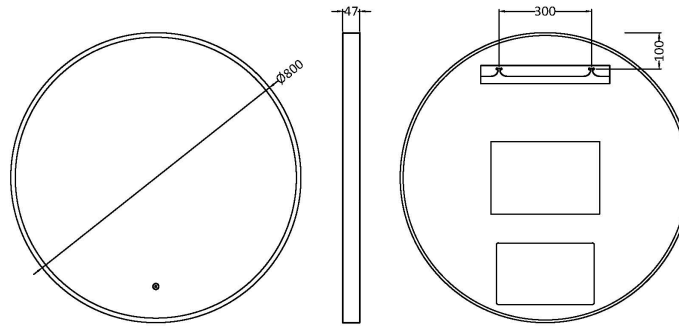

Sales Code: LQ753

Description: Led Mirror 800mm Diameter

Product Dimensions

Height (mm):	800
Width (mm):	800
Depth (mm):	47
Nett Weight (kg):	6.5

Packaging Dimensions

Height (mm):	105
Width (mm):	900
Depth (mm):	900
Gross Weight (kg):	7

Packaging Data

Box Colour:	Brown Cardboard Box - Printed
Box Qty:	1
Label Size:	x
Label Colour:	
Label Qty:	

Outer Box Dimensions (If Applicable)

Height (mm):	
Width (mm):	
Depth (mm):	
Gross Weight (kg):	
Barcode:	5056678477878

Product Details

Country of Origin:	China		
Fitting Instruction:	No		
Certification: CE & UKCA:	FSC: No	WEEE: Yes	RoHS: Yes
EMC: Yes	LYD: Yes	ECOMP:	ECIRC:
Product Material:	Aluminium		
Colour/Finish:	Stainless Steel		
No of Shelves:	0		
Fixings Included:	Yes		
Light Power Source:	Mains Supply		
No of Lights:	2		
Bulb Type:	Led 6000K		
Voltage:	12		
Operation Method:	Touch Sensor		
Bulb Watt:	21		
Product Features:	Demister		
Illuminated:	Yes		