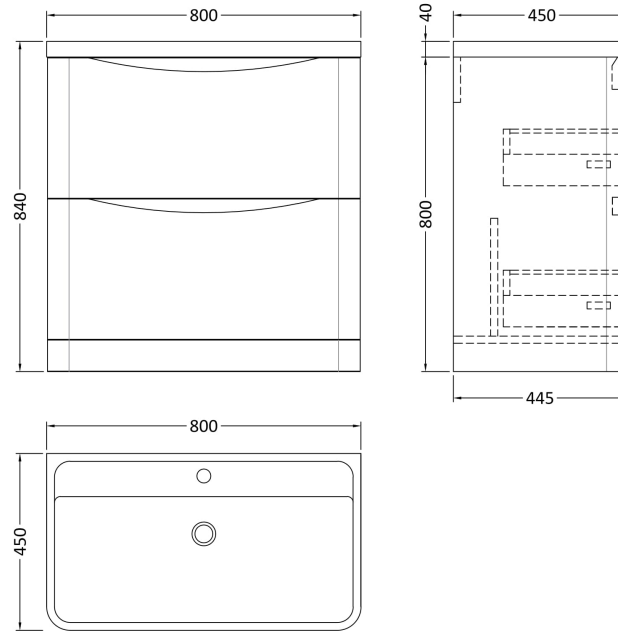

Sales Code: LUN803

Description: 800 F/S 2-Drawer Unit & Polymarble Basin

Packaging Details

Barcode: 5056462646251