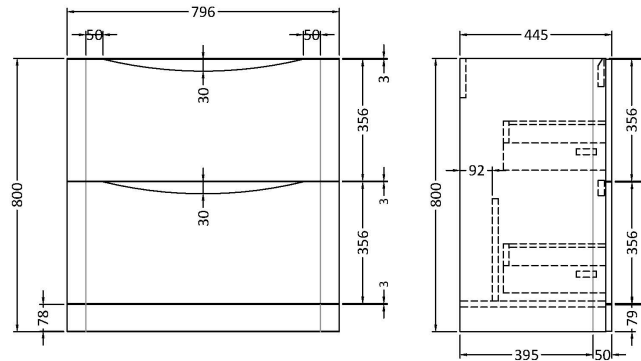

### Product Dimensions

Height (mm):	800
Width (mm):	796
Depth (mm):	445
Nett Weight (kg):	39.5

### Packaging Dimensions

Height (mm):	840
Width (mm):	840
Depth (mm):	480
Gross Weight (kg):	40

### Outer Box Dimensions (If Applicable)

Height (mm):	
Width (mm):	
Depth (mm):	
Gross Weight (kg):	
Barcode:	5056462694597

### Product Dimensions

Height (mm):	450
Width (mm):	800
Depth (mm):	157
Nett Weight (kg):	18.12