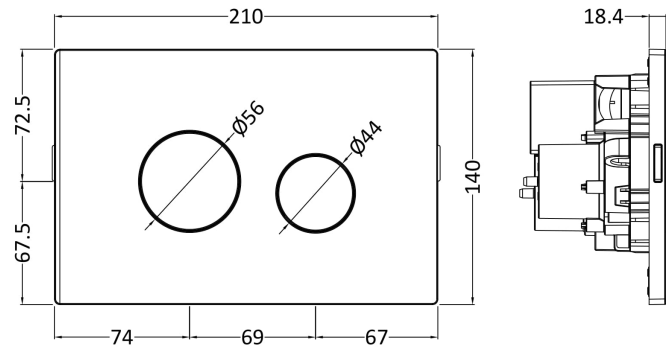

Sales Code: MDPP06R

Description: Round Plate For Pneumatic Dual Flush

Product Dimensions

| | |
|-------------------|-----|
| Length (mm): | |
| Width (mm): | 70 |
| Height (mm): | 70 |
| Depth (mm): | 99 |
| Nett Weight (kg): | 0.2 |

Packaging Dimensions

| | |
|--------------------|-----|
| Height (mm): | 218 |
| Width (mm): | 145 |
| Depth (mm): | 92 |
| Gross Weight (kg): | 0.2 |

Packaging Data

| | |
|---------------|---------------------|
| Box Colour: | White Cardboard Box |
| Box Qty: | 1 |
| Label Size: | 100 x 50 |
| Label Colour: | White Label |
| Label Qty: | 1 |

Outer Box Dimensions (If Applicable)

| | |
|--------------------|---------------|
| Height (mm): | |
| Width (mm): | |
| Length (mm): | |
| Depth (mm): | |
| Gross Weight (kg): | |
| Barcode: | 5056462618937 |

Product Details

| | |
|--------------------------|----------------|
| Country of Origin: | China |
| Fitting Instruction: | No |
| CE & UKCA: | |
| Product Material: | ABS |
| Heating Element Wattage: | Not Applicable |
| Colour/Finish: | White |
| Product Diameter: | |
| Connection Size: | N/A |