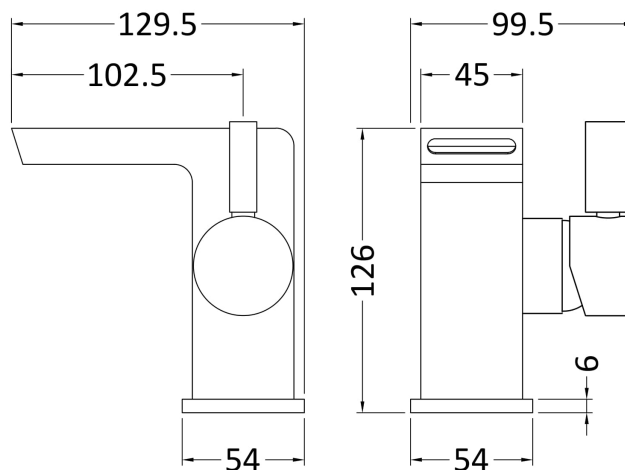

**Sales Code:** MIN365

**Description:** Bloc Mini Side Action Mono Basin & Waste

**Product Dimensions**

Height (mm):	126
Width (mm):	54
Depth (mm):	125
Length (mm):	
Nett Weight (kg):	1.25

**Packaging Dimensions**

Height (mm):	129
Width (mm):	100
Depth (mm):	126
Gross Weight (kg):	1.45

**Packaging Data**

Box Colour:	White Cardboard Box
Box Qty:	1
Label Size:	100 x 50
Label Colour:	White Label
Label Qty:	2

**Outer Box Dimensions (If Applicable)**

Height (mm):	320
Width (mm):	360
Depth (mm):	400
Length (mm):	
Gross Weight (kg):	12
Barcode:	5055275870686

**Product Details**

Country of Origin:	China
Fitting Instruction:	No
Product Material:	Brass
Control Type:	Manual
Waste Included:	Waste Included
Waste Type:	Not Applicable
WRAS Approval: N/A	Approval No: N/A
Valve/Cartridge Type:	Single Lever Cartridge
Colour/Finish:	Chrome
Mount Type:	Deck
Operating Pressure (bar):	0.2

Flow Rates: (Litres Per Min)	0.1 bar: 1.9	0.5 bar: 4.2	1 bar: 6.1	2 bar: 8.6	3 bar: 10.5
Pipe Size:	15 mm				
Pipe Centres:	N/A				