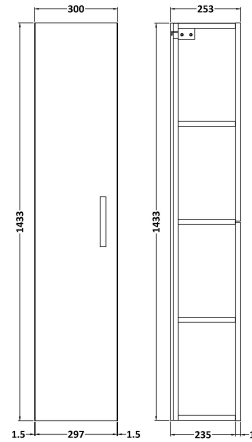

Sales Code: MOC661

Description: Tall Wall Hung Unit Single Door

Product Dimensions

Height (mm):	1433
Width (mm):	300
Depth (mm):	253
Nett Weight (kg):	20.5

Packaging Dimensions

Height (mm):	1455
Width (mm):	320
Depth (mm):	275
Gross Weight (kg):	21

Packaging Data

Box Colour:	Brown Cardboard Box
Box Qty:	1
Label Size:	100 x 50
Label Colour:	White Label
Label Qty:	2

Outer Box Dimensions (If Applicable)

Height (mm):	
Width (mm):	
Depth (mm):	
Gross Weight (kg):	
Barcode:	5055275881446

Product Details

Country of Origin:	United Kingdom
Fitting Instruction:	No
CE & UKCA:	N/A
FSC Certified Materials:	Yes
Colour:	Natural Oak
Construction Method:	Cam & Wood Dowel
Construction Type:	Rigid
Cabinet Finish:	MFC Textured Woodgrain
Fascia Finish:	MFC Textured Woodgrain
Cabinet Thickness (mm):	18
Fascia Thickness (mm):	18
Drawer Included:	No
Drawer Type:	Not Applicable
No of Shelves:	2
Hinge Type:	95 Degree Clip-On Soft Close
Hinge Included:	Yes, Supplied
Adjustable Legs:	No, Not Required
Fixings Included:	Yes
Handle Style:	Contemporary
Waste Shroud:	Not Applicable
Handle Included:	Yes, Supplied
Handle Type:	D-Shape