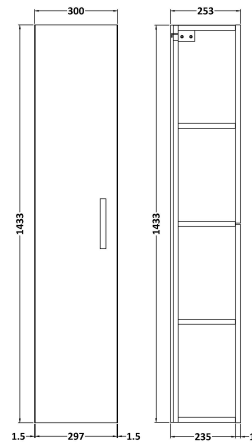

**Sales Code:** MOD661

**Description:** Tall Wall Hung Unit Single Door

**Product Dimensions**

Height (mm):	1433
Width (mm):	300
Depth (mm):	253
Nett Weight (kg):	20.5

**Packaging Dimensions**

Height (mm):	1455
Width (mm):	320
Depth (mm):	275
Gross Weight (kg):	21

**Packaging Data**

Box Colour:	Brown Cardboard Box
Box Qty:	1
Label Size:	100 x 50
Label Colour:	White Label
Label Qty:	2

**Outer Box Dimensions (If Applicable)**

Height (mm):	
Width (mm):	
Depth (mm):	
Gross Weight (kg):	
Barcode:	5055275825907

**Product Details**

Country of Origin:	United Kingdom
Fitting Instruction:	No
CE & UKCA:	N/A
FSC Certified Materials:	Yes
Colour:	Black Woodgrain
Construction Method:	Cam & Wood Dowel
Construction Type:	Rigid
Cabinet Finish:	MFC Textured Woodgrain
Fascia Finish:	MFC Textured Woodgrain
Cabinet Thickness (mm):	18
Fascia Thickness (mm):	18
Drawer Included:	No
Drawer Type:	Not Applicable
No of Shelves:	2
Hinge Type:	95 Degree Clip-On Soft Close
Hinge Included:	Yes, Supplied
Adjustable Legs:	No, Not Required
Fixings Included:	Yes
Handle Style:	Contemporary
Waste Shroud:	Not Applicable
Handle Included:	Yes, Supplied
Handle Type:	D-Shape