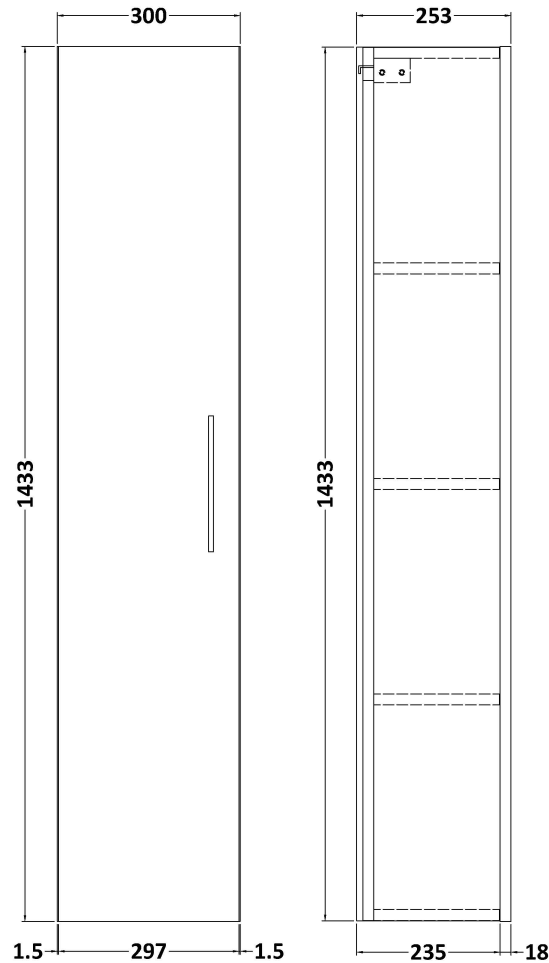

Sales Code: MOE1361

Description: Tall Wall Hung Unit Single Door

Product Dimensions

Height (mm):	1433
Width (mm):	300
Depth (mm):	253
Nett Weight (kg):	20.5

Packaging Dimensions

Height (mm):	275
Width (mm):	320
Depth (mm):	1455
Gross Weight (kg):	21

Packaging Data

Box Colour:	Brown Cardboard Box - Printed
Box Qty:	0
Label Size:	0 x 0
Label Colour:	Not Applicable
Label Qty:	0

Outer Box Dimensions (If Applicable)

Height (mm):	
Width (mm):	
Depth (mm):	
Gross Weight (kg):	
Barcode:	5056462658148

Product Details

Country of Origin:	China
Fitting Instruction:	No
CE Certification:	N/A
FSC Certified Materials:	Yes
Colour:	Gloss Mid Grey
Construction Method:	Cam & Wood Dowel
Construction Type:	Rigid
Cabinet Finish:	MFC Painted Gloss
Fascia Finish:	Mdf Painted Gloss
Cabinet Thickness (mm):	16
Fascia Thickness (mm):	18
Drawer Included:	No
Drawer Type:	Not Applicable
No of Shelves:	3
Hinge Type:	95 Degree Clip-On Soft Close
Hinge Included:	Yes, Supplied
Adjustable Legs:	No, Not Required
Fixings Included:	Yes
Handle Style:	Contemporary
Waste Shroud:	Not Applicable
Handle Included:	Yes, Supplied
Handle Type:	D-Shape