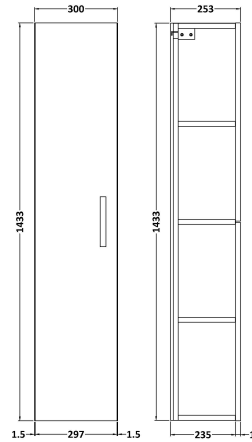

Sales Code: MOE2261

Description: Tall Wall Hung Unit Single Door

Product Dimensions

Height (mm):	1433
Width (mm):	300
Depth (mm):	253
Nett Weight (kg):	20.5

Packaging Dimensions

Height (mm):	275
Width (mm):	320
Depth (mm):	1455
Gross Weight (kg):	21

Packaging Data

Box Colour:	Brown Cardboard Box - Printed
Box Qty:	0
Label Size:	0 x 0
Label Colour:	White Label
Label Qty:	2

Outer Box Dimensions (If Applicable)

Height (mm):	
Width (mm):	
Depth (mm):	
Gross Weight (kg):	
Barcode:	5056678406083

Product Details

Country of Origin:	China
Fitting Instruction:	No
CE & UKCA:	N/A
FSC Certified Materials:	Yes
Colour:	Satin Grey
Construction Method:	Cam & Wood Dowel
Construction Type:	Rigid
Cabinet Finish:	MFC Painted Matt
Fascia Finish:	Mdf Painted Matt
Cabinet Thickness (mm):	16
Fascia Thickness (mm):	18
Drawer Included:	No
Drawer Type:	Not Applicable
No of Shelves:	3
Hinge Type:	95 Degree Soft Close
Hinge Included:	Yes, Supplied
Adjustable Legs:	No, Not Required
Fixings Included:	Yes
Handle Style:	Contemporary
Waste Shroud:	Not Applicable
Handle Included:	Yes, Supplied
Handle Type:	D-Shape