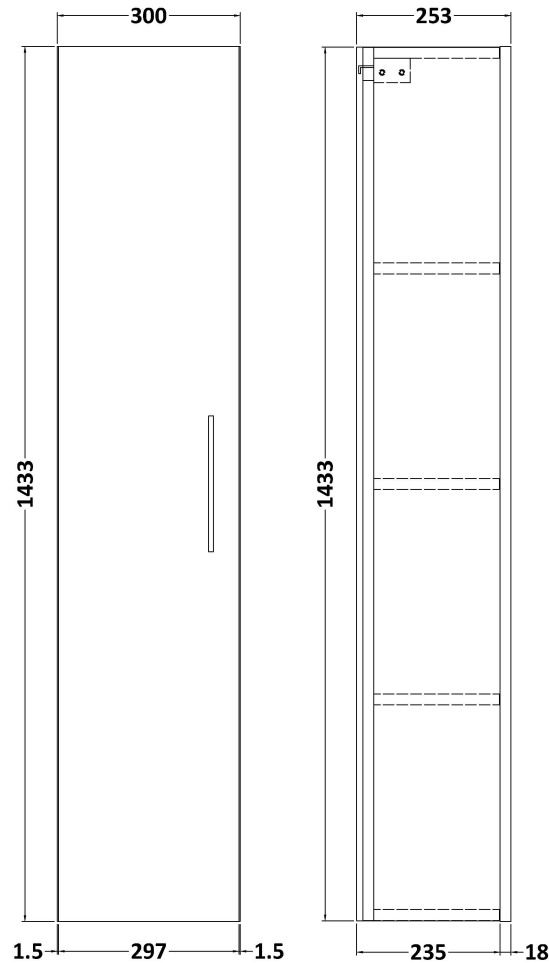

Sales Code: MOE861

Description: Tall Wall Hung Unit Single Door

Product Dimensions

Height (mm):	1433
Width (mm):	300
Depth (mm):	253
Nett Weight (kg):	20.5

Packaging Dimensions

Height (mm):	275
Width (mm):	320
Depth (mm):	1455
Gross Weight (kg):	21

Packaging Data

Box Colour:	Brown Cardboard Box - Printed
Box Qty:	0
Label Size:	0 x 0
Label Colour:	White Label
Label Qty:	2

Outer Box Dimensions (If Applicable)

Height (mm):	
Width (mm):	
Depth (mm):	
Gross Weight (kg):	
Barcode:	5056462658155

Product Details

Country of Origin:	China
Fitting Instruction:	No
CE Certification:	N/A
FSC Certified Materials:	Yes
Colour:	Satin Green
Construction Method:	Cam & Wood Dowel
Construction Type:	Rigid
Cabinet Finish:	MFC Painted Matt
Fascia Finish:	Mdf Painted Matt
Cabinet Thickness (mm):	16
Fascia Thickness (mm):	18
Drawer Included:	No
Drawer Type:	Not Applicable
No of Shelves:	3
Hinge Type:	95 Degree Soft Close
Hinge Included:	Yes, Supplied
Adjustable Legs:	No, Not Required
Fixings Included:	Yes
Handle Style:	Contemporary
Waste Shroud:	Not Applicable
Handle Included:	Yes, Supplied
Handle Type:	D-Shape