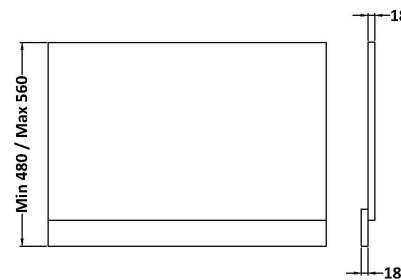

Sales Code: MOF171

Description: 750 Bath End Panel

Product Dimensions

Height (mm):	560
Width (mm):	730
Depth (mm):	36
Nett Weight (kg):	6.4

Packaging Dimensions

Height (mm):	30
Width (mm):	595
Depth (mm):	775
Gross Weight (kg):	6.9

Packaging Data

Box Colour:	Brown Cardboard Box - Printed
Box Qty:	1
Label Size:	100 x 50
Label Colour:	White Label
Label Qty:	2

Outer Box Dimensions (If Applicable)

Height (mm):	
Width (mm):	
Depth (mm):	
Gross Weight (kg):	
Barcode:	5056211874331

Product Details

Country of Origin:	China
Fitting Instruction:	No
CE & UKCA:	N/A
FSC Certified Materials:	Yes
Colour:	Satin White
Construction Method:	Screws Only
Construction Type:	Flat-Pack
Cabinet Finish:	Not Applicable
Fascia Finish:	Mdf Painted Matt
Cabinet Thickness (mm):	
Fascia Thickness (mm):	18
Drawer Included:	Not Applicable
Drawer Type:	Not Applicable
No of Shelves:	Not Applicable
Hinge Type:	Not Applicable
Hinge Included:	Not Applicable
Adjustable Legs:	Not Applicable
Fixings Included:	Yes
Handle Style:	Not Applicable
Waste Shroud:	Not Applicable
Handle Included:	Not Applicable
Handle Type:	Not Applicable