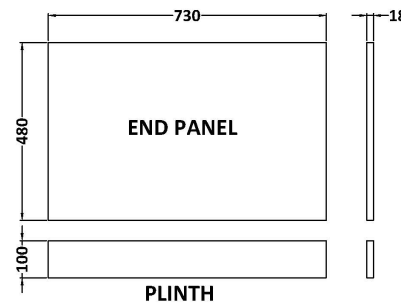

Sales Code: MOF171

Description: 750 Bath End Panel

Product Dimensions

Height (mm):	560
Width (mm):	730
Depth (mm):	36
Nett Weight (kg):	6.4

Packaging Dimensions

Height (mm):	30
Width (mm):	595
Depth (mm):	775
Gross Weight (kg):	6.9

Packaging Data

Box Colour:	Brown Cardboard Box - Printed
Box Qty:	1
Label Size:	100 x 50
Label Colour:	White Label
Label Qty:	2

Outer Box Dimensions (If Applicable)

Height (mm):	
Width (mm):	
Depth (mm):	
Gross Weight (kg):	
Barcode:	5056211874331

Product Details

Country of Origin:	China
Fitting Instruction:	No
CE & UKCA:	N/A
FSC Certified Materials:	Yes
Colour:	Satin White
Construction Method:	Screws Only
Construction Type:	Flat-Pack
Cabinet Finish:	Not Applicable
Fascia Finish:	Mdf Painted Matt
Cabinet Thickness (mm):	
Fascia Thickness (mm):	18
Drawer Included:	Not Applicable
Drawer Type:	Not Applicable
No of Shelves:	Not Applicable
Hinge Type:	Not Applicable
Hinge Included:	Not Applicable
Adjustable Legs:	Not Applicable
Fixings Included:	Yes
Handle Style:	Not Applicable
Waste Shroud:	Not Applicable
Handle Included:	Not Applicable
Handle Type:	Not Applicable