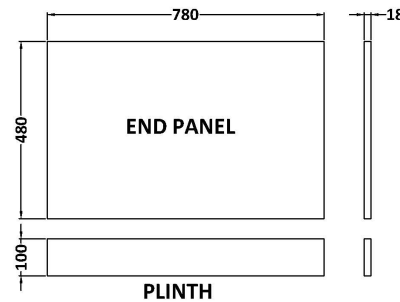

Sales Code: MOF172

Description: 800 Bath End Panel

Product Dimensions

Height (mm):	560
Width (mm):	780
Depth (mm):	36
Nett Weight (kg):	6.9

Packaging Dimensions

Height (mm):	30
Width (mm):	595
Depth (mm):	825
Gross Weight (kg):	7.4

Packaging Data

Box Colour:	Brown Cardboard Box - Printed
Box Qty:	1
Label Size:	100 x 50
Label Colour:	White Label
Label Qty:	2

Outer Box Dimensions (If Applicable)

Height (mm):	
Width (mm):	
Depth (mm):	
Gross Weight (kg):	
Barcode:	5056211874300

Product Details

Country of Origin:	China
Fitting Instruction:	No
CE & UKCA:	N/A
FSC Certified Materials:	Yes
Colour:	Satin White
Construction Method:	Screws Only
Construction Type:	Flat-Pack
Cabinet Finish:	Not Applicable
Fascia Finish:	Mdf Painted Matt
Cabinet Thickness (mm):	
Fascia Thickness (mm):	18
Drawer Included:	Not Applicable
Drawer Type:	Not Applicable
No of Shelves:	Not Applicable
Hinge Type:	Not Applicable
Hinge Included:	Not Applicable
Adjustable Legs:	Not Applicable
Fixings Included:	Yes
Handle Style:	Not Applicable
Waste Shroud:	Not Applicable
Handle Included:	Not Applicable
Handle Type:	Not Applicable