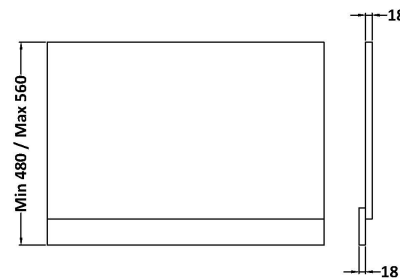

Sales Code: MOF172

Description: 800 Bath End Panel

Product Dimensions

Height (mm):	560
Width (mm):	780
Depth (mm):	36
Nett Weight (kg):	6.9

Packaging Dimensions

Height (mm):	30
Width (mm):	595
Depth (mm):	825
Gross Weight (kg):	7.4

Packaging Data

Box Colour:	Brown Cardboard Box - Printed
Box Qty:	1
Label Size:	100 x 50
Label Colour:	White Label
Label Qty:	2

Outer Box Dimensions (If Applicable)

Height (mm):	
Width (mm):	
Depth (mm):	
Gross Weight (kg):	
Barcode:	5056211874300

Product Details

Country of Origin:	China
Fitting Instruction:	No
CE & UKCA:	N/A
FSC Certified Materials:	Yes
Colour:	Satin White
Construction Method:	Screws Only
Construction Type:	Flat-Pack
Cabinet Finish:	Not Applicable
Fascia Finish:	Mdf Painted Matt
Cabinet Thickness (mm):	
Fascia Thickness (mm):	18
Drawer Included:	Not Applicable
Drawer Type:	Not Applicable
No of Shelves:	Not Applicable
Hinge Type:	Not Applicable
Hinge Included:	Not Applicable
Adjustable Legs:	Not Applicable
Fixings Included:	Yes
Handle Style:	Not Applicable
Waste Shroud:	Not Applicable
Handle Included:	Not Applicable
Handle Type:	Not Applicable