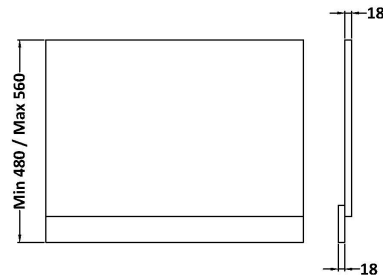

Sales Code: MOF270

Description: 700 Bath End Panel

Product Dimensions

Height (mm):	560
Width (mm):	680
Depth (mm):	36
Nett Weight (kg):	5.9

Packaging Dimensions

Height (mm):	30
Width (mm):	595
Depth (mm):	725
Gross Weight (kg):	6.4

Packaging Data

Box Colour:	Brown Cardboard Box - Printed
Box Qty:	1
Label Size:	100 x 50
Label Colour:	White Label
Label Qty:	2

Outer Box Dimensions (If Applicable)

Height (mm):	
Width (mm):	
Depth (mm):	
Gross Weight (kg):	
Barcode:	5056211874355