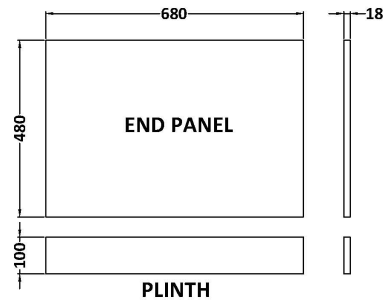

Sales Code: MOF270

Description: 700 Bath End Panel

Product Dimensions

Height (mm):	560
Width (mm):	680
Depth (mm):	36
Nett Weight (kg):	5.9

Packaging Dimensions

Height (mm):	30
Width (mm):	595
Depth (mm):	725
Gross Weight (kg):	6.4

Packaging Data

Box Colour:	Brown Cardboard Box - Printed
Box Qty:	1
Label Size:	100 x 50
Label Colour:	White Label
Label Qty:	2

Outer Box Dimensions (If Applicable)

Height (mm):	
Width (mm):	
Depth (mm):	
Gross Weight (kg):	
Barcode:	5056211874355

Product Details

Country of Origin:	China
Fitting Instruction:	No
CE & UKCA:	N/A
FSC Certified Materials:	Yes
Colour:	Satin Grey
Construction Method:	Screws Only
Construction Type:	Flat-Pack
Cabinet Finish:	Not Applicable
Fascia Finish:	Mdf Painted Matt
Cabinet Thickness (mm):	
Fascia Thickness (mm):	18
Drawer Included:	Not Applicable
Drawer Type:	Not Applicable
No of Shelves:	Not Applicable
Hinge Type:	Not Applicable
Hinge Included:	Not Applicable
Adjustable Legs:	Not Applicable
Fixings Included:	Yes
Handle Style:	Not Applicable
Waste Shroud:	Not Applicable
Handle Included:	Not Applicable
Handle Type:	Not Applicable