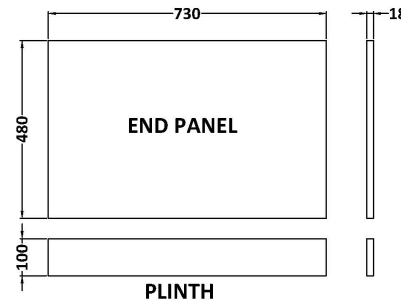

Sales Code: MOF271

Description: 750 Bath End Panel

Product Dimensions

Height (mm):	560
Width (mm):	730
Depth (mm):	36
Nett Weight (kg):	6.4

Packaging Dimensions

Height (mm):	30
Width (mm):	595
Depth (mm):	775
Gross Weight (kg):	6.9

Packaging Data

Box Colour:	Brown Cardboard Box - Printed
Box Qty:	1
Label Size:	100 x 50
Label Colour:	White Label
Label Qty:	2

Outer Box Dimensions (If Applicable)

Height (mm):	
Width (mm):	
Depth (mm):	
Gross Weight (kg):	
Barcode:	5056211874324

Product Details

Country of Origin:	China
Fitting Instruction:	No
CE & UKCA:	N/A
FSC Certified Materials:	Yes
Colour:	Satin Grey
Construction Method:	Screws Only
Construction Type:	Flat-Pack
Cabinet Finish:	Not Applicable
Fascia Finish:	Mdf Painted Matt
Cabinet Thickness (mm):	
Fascia Thickness (mm):	18
Drawer Included:	Not Applicable
Drawer Type:	Not Applicable
No of Shelves:	Not Applicable
Hinge Type:	Not Applicable
Hinge Included:	Not Applicable
Adjustable Legs:	Not Applicable
Fixings Included:	Yes
Handle Style:	Not Applicable
Waste Shroud:	Not Applicable
Handle Included:	Not Applicable
Handle Type:	Not Applicable