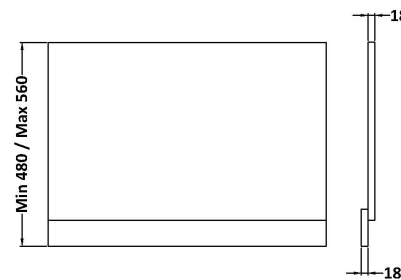

Sales Code: MOF271

Description: 750 Bath End Panel

Product Dimensions

Height (mm):	560
Width (mm):	730
Depth (mm):	36
Nett Weight (kg):	6.4

Packaging Dimensions

Height (mm):	30
Width (mm):	595
Depth (mm):	775
Gross Weight (kg):	6.9

Packaging Data

Box Colour:	Brown Cardboard Box - Printed
Box Qty:	1
Label Size:	100 x 50
Label Colour:	White Label
Label Qty:	2

Outer Box Dimensions (If Applicable)

Height (mm):	
Width (mm):	
Depth (mm):	
Gross Weight (kg):	
Barcode:	5056211874324

Product Details

Country of Origin:	China
Fitting Instruction:	No
CE & UKCA:	N/A
FSC Certified Materials:	Yes
Colour:	Satin Grey
Construction Method:	Screws Only
Construction Type:	Flat-Pack
Cabinet Finish:	Not Applicable
Fascia Finish:	Mdf Painted Matt
Cabinet Thickness (mm):	
Fascia Thickness (mm):	18
Drawer Included:	Not Applicable
Drawer Type:	Not Applicable
No of Shelves:	Not Applicable
Hinge Type:	Not Applicable
Hinge Included:	Not Applicable
Adjustable Legs:	Not Applicable
Fixings Included:	Yes
Handle Style:	Not Applicable
Waste Shroud:	Not Applicable
Handle Included:	Not Applicable
Handle Type:	Not Applicable