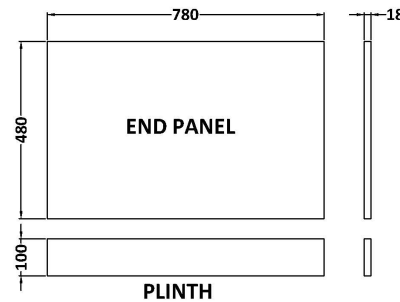

Sales Code: MOF272

Description: 800 Bath End Panel

Product Dimensions

Height (mm):	560
Width (mm):	780
Depth (mm):	36
Nett Weight (kg):	6.9

Packaging Dimensions

Height (mm):	30
Width (mm):	595
Depth (mm):	825
Gross Weight (kg):	7.4

Packaging Data

Box Colour:	Brown Cardboard Box - Printed
Box Qty:	1
Label Size:	100 x 50
Label Colour:	White Label
Label Qty:	2

Outer Box Dimensions (If Applicable)

Height (mm):	
Width (mm):	
Depth (mm):	
Gross Weight (kg):	
Barcode:	5056211874294

Product Details

Country of Origin:	China
Fitting Instruction:	No
CE & UKCA:	N/A
FSC Certified Materials:	Yes
Colour:	Satin Grey
Construction Method:	Screws Only
Construction Type:	Flat-Pack
Cabinet Finish:	Not Applicable
Fascia Finish:	Mdf Painted Matt
Cabinet Thickness (mm):	
Fascia Thickness (mm):	18
Drawer Included:	Not Applicable
Drawer Type:	Not Applicable
No of Shelves:	Not Applicable
Hinge Type:	Not Applicable
Hinge Included:	Not Applicable
Adjustable Legs:	Not Applicable
Fixings Included:	Yes
Handle Style:	Not Applicable
Waste Shroud:	Not Applicable
Handle Included:	Not Applicable
Handle Type:	Not Applicable