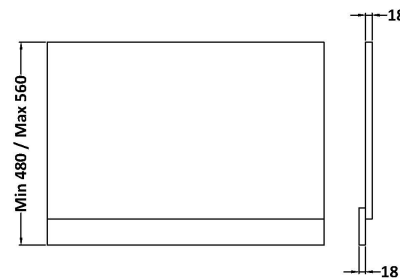

Sales Code: MOF272

Description: 800 Bath End Panel

Product Dimensions

Height (mm):	560
Width (mm):	780
Depth (mm):	36
Nett Weight (kg):	6.9

Packaging Dimensions

Height (mm):	30
Width (mm):	595
Depth (mm):	825
Gross Weight (kg):	7.4

Packaging Data

Box Colour:	Brown Cardboard Box - Printed
Box Qty:	1
Label Size:	100 x 50
Label Colour:	White Label
Label Qty:	2

Outer Box Dimensions (If Applicable)

Height (mm):	
Width (mm):	
Depth (mm):	
Gross Weight (kg):	
Barcode:	5056211874294

Product Details

Country of Origin:	China
Fitting Instruction:	No
CE & UKCA:	N/A
FSC Certified Materials:	Yes
Colour:	Satin Grey
Construction Method:	Screws Only
Construction Type:	Flat-Pack
Cabinet Finish:	Not Applicable
Fascia Finish:	Mdf Painted Matt
Cabinet Thickness (mm):	
Fascia Thickness (mm):	18
Drawer Included:	Not Applicable
Drawer Type:	Not Applicable
No of Shelves:	Not Applicable
Hinge Type:	Not Applicable
Hinge Included:	Not Applicable
Adjustable Legs:	Not Applicable
Fixings Included:	Yes
Handle Style:	Not Applicable
Waste Shroud:	Not Applicable
Handle Included:	Not Applicable
Handle Type:	Not Applicable