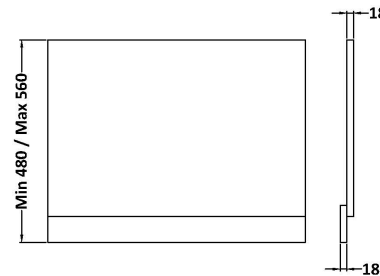

Sales Code: MOF370

Description: 700 Bath End Panel

### Product Dimensions

Height (mm):	560
Width (mm):	680
Depth (mm):	36
Nett Weight (kg):	5.9

### Packaging Dimensions

Height (mm):	30
Width (mm):	595
Depth (mm):	725
Gross Weight (kg):	6.4

### Outer Box Dimensions (If Applicable)

Height (mm):	
Width (mm):	
Depth (mm):	
Gross Weight (kg):	
Barcode:	5056211874348