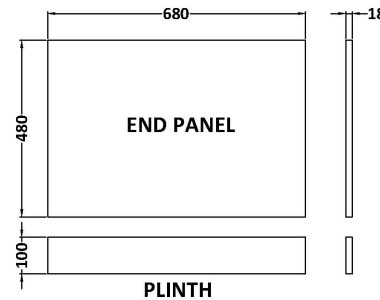

### Product Dimensions

Height (mm):	560
Width (mm):	680
Depth (mm):	36
Nett Weight (kg):	5.9

### Packaging Dimensions

Height (mm):	30
Width (mm):	595
Depth (mm):	725
Gross Weight (kg):	6.4

### Outer Box Dimensions (If Applicable)

Height (mm):	
Width (mm):	
Depth (mm):	
Gross Weight (kg):	
Barcode:	5056211874348