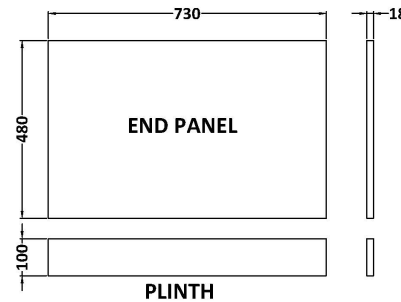

### Product Dimensions

Height (mm):	560
Width (mm):	730
Depth (mm):	36
Nett Weight (kg):	6.4

### Packaging Dimensions

Height (mm):	30
Width (mm):	595
Depth (mm):	775
Gross Weight (kg):	6.9

### Outer Box Dimensions (If Applicable)

Height (mm):	
Width (mm):	
Depth (mm):	
Gross Weight (kg):	
Barcode:	5056211874317