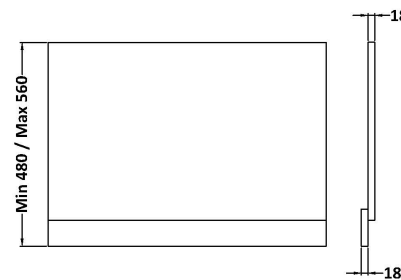

### Product Dimensions

Height (mm):	560
Width (mm):	730
Depth (mm):	36
Nett Weight (kg):	6.4

### Packaging Dimensions

Height (mm):	30
Width (mm):	595
Depth (mm):	775
Gross Weight (kg):	6.9

### Packaging Data

Box Colour:	Brown Cardboard Box - Printed
Box Qty:	1
Label Size:	100 x 50
Label Colour:	White Label
Label Qty:	2

### Outer Box Dimensions (If Applicable)

Height (mm):	
Width (mm):	
Depth (mm):	
Gross Weight (kg):	
Barcode:	5056211874317