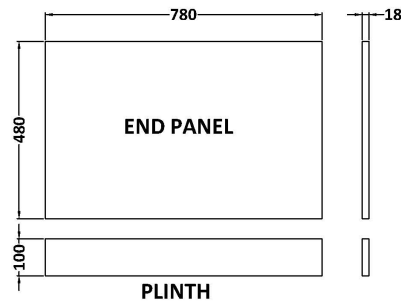

Sales Code: MOF372

Description: 800 Bath End Panel

Product Dimensions

Height (mm):	560
Width (mm):	780
Depth (mm):	36
Nett Weight (kg):	6.9

Packaging Dimensions

Height (mm):	30
Width (mm):	595
Depth (mm):	825
Gross Weight (kg):	7.4

Packaging Data

Box Colour:	Brown Cardboard Box - Printed
Box Qty:	1
Label Size:	100 x 50
Label Colour:	White Label
Label Qty:	2

Outer Box Dimensions (If Applicable)

Height (mm):	
Width (mm):	
Depth (mm):	
Gross Weight (kg):	
Barcode:	5056211874287