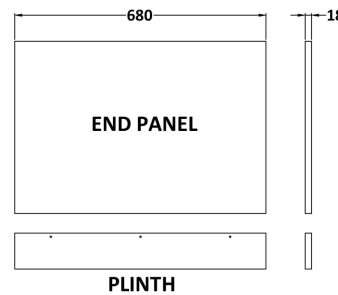

Sales Code: MPC111

Description: 700mm Bath End Panel

Product Dimensions

Height (mm):	560
Width (mm):	680
Depth (mm):	36
Nett Weight (kg):	4.5

Packaging Dimensions

Height (mm):	30
Width (mm):	590
Depth (mm):	710
Gross Weight (kg):	4.9

Packaging Data

Box Colour:	Brown Cardboard Box
Box Qty:	1
Label Size:	100 x 50
Label Colour:	White Label
Label Qty:	1

Outer Box Dimensions (If Applicable)

Height (mm):	
Width (mm):	
Depth (mm):	
Gross Weight (kg):	
Barcode:	5055275861134