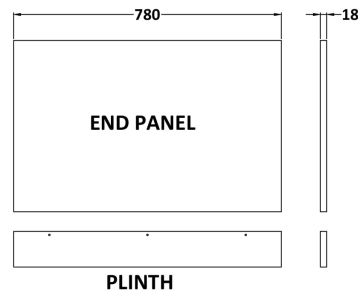

Sales Code: MPC113

Description: 800mm Bath End Panel

Product Dimensions

Height (mm):	560
Width (mm):	780
Depth (mm):	36
Nett Weight (kg):	5.5

Packaging Dimensions

Height (mm):	30
Width (mm):	590
Depth (mm):	810
Gross Weight (kg):	5.58

Packaging Data

Box Colour:	Brown Cardboard Box
Box Qty:	1
Label Size:	100 x 50
Label Colour:	White Label
Label Qty:	1

Outer Box Dimensions (If Applicable)

Height (mm):	
Width (mm):	
Depth (mm):	
Gross Weight (kg):	
Barcode:	5055275861158