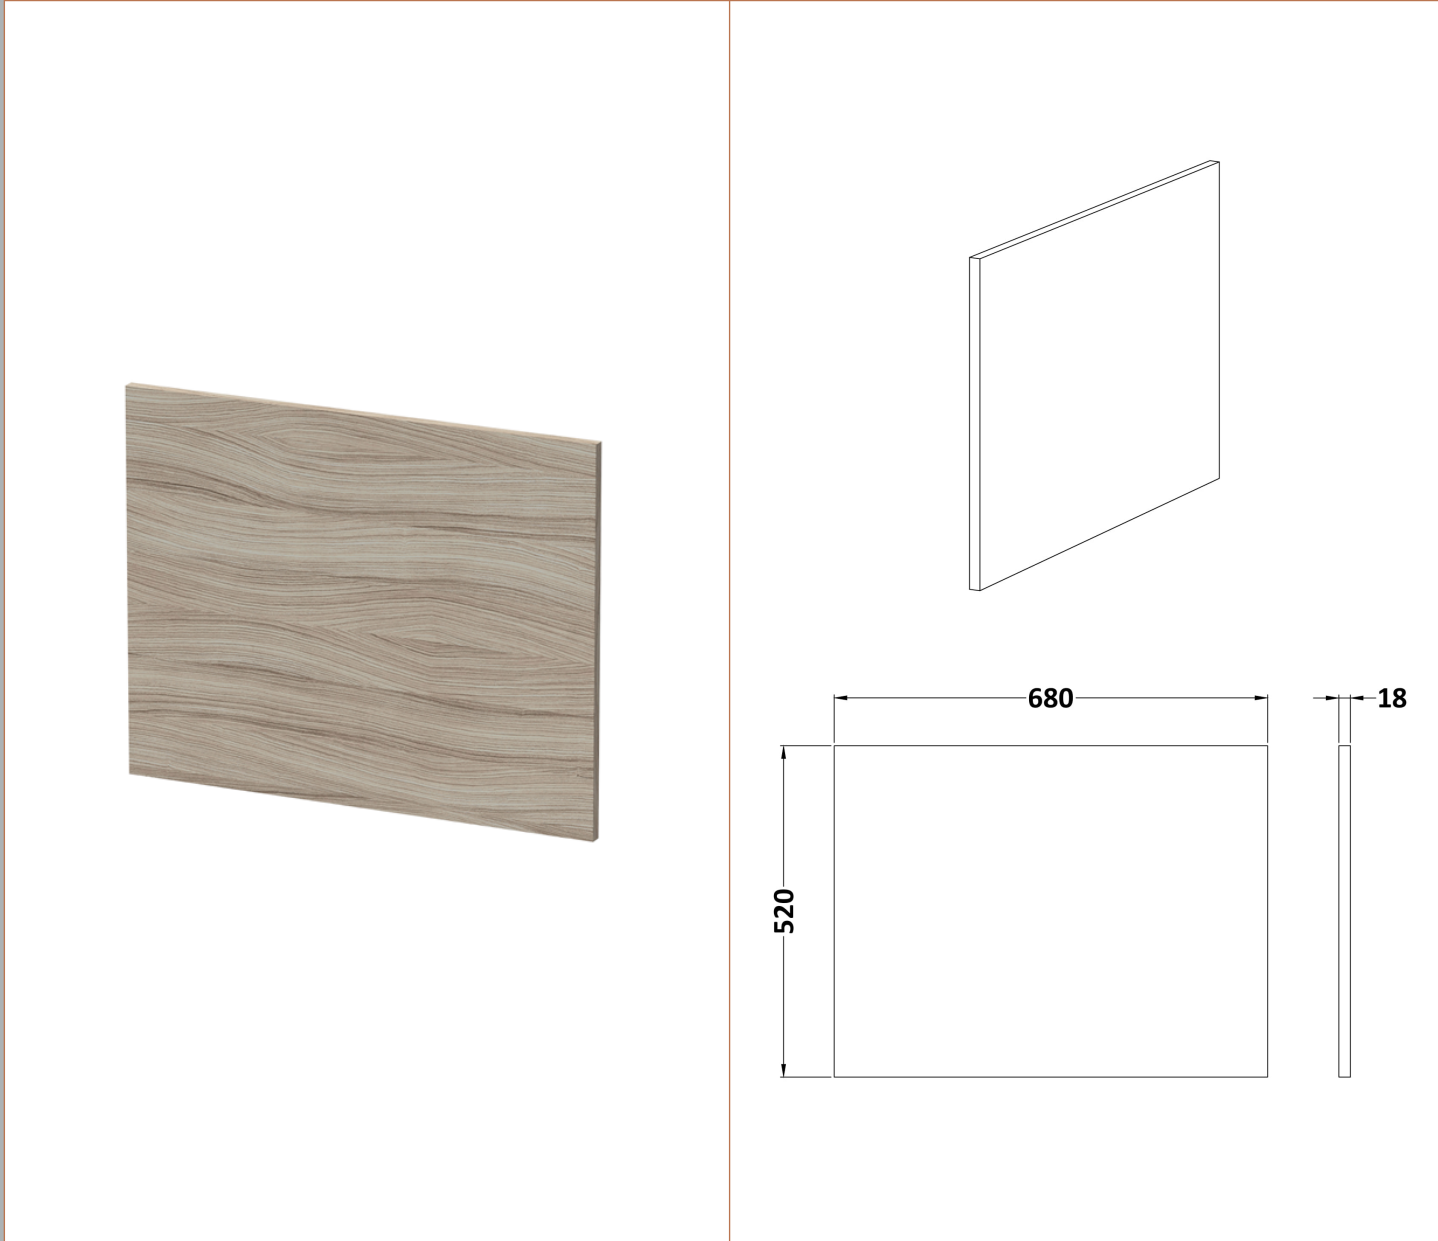

Sales Code: MPC131

Description: Square Shower Bath End Panel

Product Dimensions

Height (mm):	520
Width (mm):	680
Depth (mm):	18
Nett Weight (kg):	8.5

Packaging Dimensions

Height (mm):	30
Width (mm):	540
Depth (mm):	700
Gross Weight (kg):	8.5

Packaging Data

Box Colour:	Brown Cardboard Box
Box Qty:	1
Label Size:	100 x 50
Label Colour:	White Label
Label Qty:	1

Outer Box Dimensions (If Applicable)

Height (mm):	
Width (mm):	
Depth (mm):	
Gross Weight (kg):	
Barcode:	5055275861172

Product Details

Country of Origin:	United Kingdom
Fitting Instruction:	No
CE & UKCA:	N/A
FSC Certified Materials:	Yes
Colour:	Driftwood
Construction Method:	Cam & Wood Dowel
Construction Type:	Flat-Pack
Cabinet Finish:	Not Applicable
Fascia Finish:	MFC Textured Woodgrain
Cabinet Thickness (mm):	
Fascia Thickness (mm):	18
Drawer Included:	Not Applicable
Drawer Type:	Not Applicable
No of Shelves:	Not Applicable
Hinge Type:	Not Applicable
Hinge Included:	Not Applicable
Adjustable Legs:	Not Applicable
Fixings Included:	Yes
Handle Style:	Not Applicable
Waste Shroud:	Not Applicable
Handle Included:	Not Applicable
Handle Type:	Not Applicable