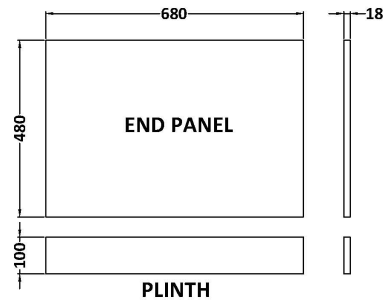

Sales Code: MPC1711

Description: 700mm Bath End Panel

Product Dimensions

Height (mm):	560
Width (mm):	680
Depth (mm):	36
Nett Weight (kg):	4.5

Packaging Dimensions

Height (mm):	30
Width (mm):	590
Depth (mm):	710
Gross Weight (kg):	4.9

Packaging Data

Box Colour:	Brown Cardboard Box
Box Qty:	1
Label Size:	100 x 50
Label Colour:	White Label
Label Qty:	1

Outer Box Dimensions (If Applicable)

Height (mm):	
Width (mm):	
Depth (mm):	
Gross Weight (kg):	
Barcode:	5056462657738

Product Details

Country of Origin:	United Kingdom
Fitting Instruction:	No
CE & UKCA:	N/A
FSC Certified Materials:	Yes
Colour:	Electric Blue
Construction Method:	Screws Only
Construction Type:	Flat-Pack
Cabinet Finish:	Not Applicable
Fascia Finish:	MFC Smooth Matt
Cabinet Thickness (mm):	
Fascia Thickness (mm):	18
Drawer Included:	Not Applicable
Drawer Type:	Not Applicable
No of Shelves:	Not Applicable
Hinge Type:	Not Applicable
Hinge Included:	Not Applicable
Adjustable Legs:	Not Applicable
Fixings Included:	Yes
Handle Style:	Not Applicable
Waste Shroud:	Not Applicable
Handle Included:	Not Applicable
Handle Type:	Not Applicable