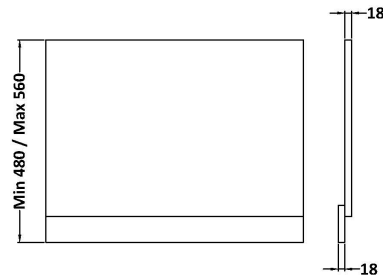

Sales Code: MPC1711

Description: 700mm Bath End Panel

Product Dimensions

Height (mm):	560
Width (mm):	680
Depth (mm):	36
Nett Weight (kg):	4.5

Packaging Dimensions

Height (mm):	30
Width (mm):	590
Depth (mm):	710
Gross Weight (kg):	4.9

Packaging Data

Box Colour:	Brown Cardboard Box
Box Qty:	1
Label Size:	100 x 50
Label Colour:	White Label
Label Qty:	1

Outer Box Dimensions (If Applicable)

Height (mm):	
Width (mm):	
Depth (mm):	
Gross Weight (kg):	
Barcode:	5056462657738

Product Details

Country of Origin:	United Kingdom
Fitting Instruction:	No
CE & UKCA:	N/A
FSC Certified Materials:	Yes
Colour:	Electric Blue
Construction Method:	Screws Only
Construction Type:	Flat-Pack
Cabinet Finish:	Not Applicable
Fascia Finish:	MFC Smooth Matt
Cabinet Thickness (mm):	
Fascia Thickness (mm):	18
Drawer Included:	Not Applicable
Drawer Type:	Not Applicable
No of Shelves:	Not Applicable
Hinge Type:	Not Applicable
Hinge Included:	Not Applicable
Adjustable Legs:	Not Applicable
Fixings Included:	Yes
Handle Style:	Not Applicable
Waste Shroud:	Not Applicable
Handle Included:	Not Applicable
Handle Type:	Not Applicable