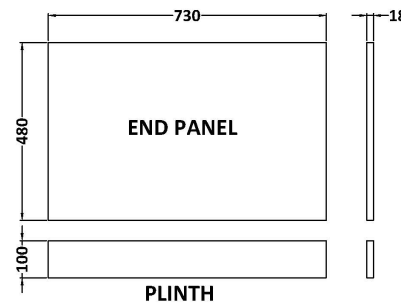

Sales Code: MPC1712

Description: 750mm Bath End Panel

### Product Dimensions

Height (mm):	560
Width (mm):	730
Depth (mm):	36
Nett Weight (kg):	8.6

### Packaging Dimensions

Height (mm):	30
Width (mm):	590
Depth (mm):	760
Gross Weight (kg):	8.9

### Outer Box Dimensions (If Applicable)

Height (mm):	
Width (mm):	
Depth (mm):	
Gross Weight (kg):	
Barcode:	5056462657783