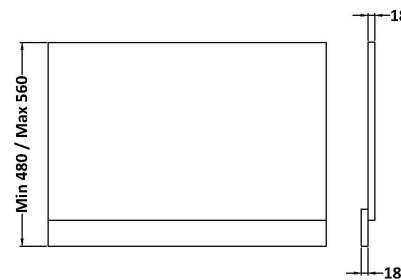

### Product Dimensions

Height (mm):	560
Width (mm):	730
Depth (mm):	36
Nett Weight (kg):	8.6

### Packaging Dimensions

Height (mm):	30
Width (mm):	590
Depth (mm):	760
Gross Weight (kg):	8.9

### Packaging Data

Box Colour:	Brown Cardboard Box
Box Qty:	1
Label Size:	100 x 50
Label Colour:	White Label
Label Qty:	1

### Outer Box Dimensions (If Applicable)

Height (mm):	
Width (mm):	
Depth (mm):	
Gross Weight (kg):	
Barcode:	5056462657783