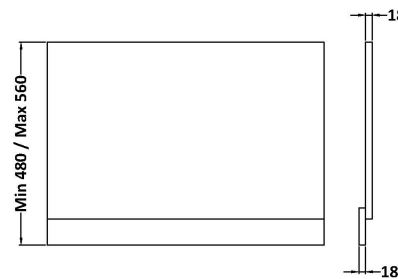

Sales Code: MPC1713

Description: 800mm Bath End Panel

Product Dimensions

Height (mm):	560
Width (mm):	780
Depth (mm):	36
Nett Weight (kg):	5.5

Packaging Dimensions

Height (mm):	30
Width (mm):	590
Depth (mm):	810
Gross Weight (kg):	5.58

Packaging Data

Box Colour:	Brown Cardboard Box
Box Qty:	1
Label Size:	100 x 50
Label Colour:	White Label
Label Qty:	1

Outer Box Dimensions (If Applicable)

Height (mm):	
Width (mm):	
Depth (mm):	
Gross Weight (kg):	
Barcode:	5056462657837

Product Details

Country of Origin:	United Kingdom
Fitting Instruction:	No
CE & UKCA:	N/A
FSC Certified Materials:	Yes
Colour:	Electric Blue
Construction Method:	Screws Only
Construction Type:	Flat-Pack
Cabinet Finish:	Not Applicable
Fascia Finish:	MFC Smooth Matt
Cabinet Thickness (mm):	
Fascia Thickness (mm):	18
Drawer Included:	Not Applicable
Drawer Type:	Not Applicable
No of Shelves:	Not Applicable
Hinge Type:	Not Applicable
Hinge Included:	Not Applicable
Adjustable Legs:	Not Applicable
Fixings Included:	Yes
Handle Style:	Not Applicable
Waste Shroud:	Not Applicable
Handle Included:	Not Applicable
Handle Type:	Not Applicable