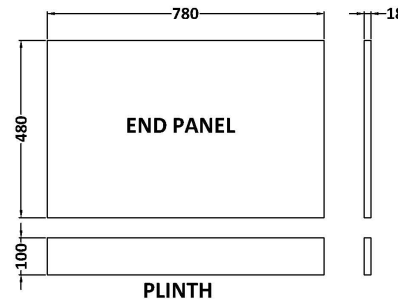

Sales Code: MPC1713

Description: 800mm Bath End Panel

Product Dimensions

Height (mm):	560
Width (mm):	780
Depth (mm):	36
Nett Weight (kg):	5.5

Packaging Dimensions

Height (mm):	30
Width (mm):	590
Depth (mm):	810
Gross Weight (kg):	5.58

Packaging Data

Box Colour:	Brown Cardboard Box
Box Qty:	1
Label Size:	100 x 50
Label Colour:	White Label
Label Qty:	1

Outer Box Dimensions (If Applicable)

Height (mm):	
Width (mm):	
Depth (mm):	
Gross Weight (kg):	
Barcode:	5056462657837

Product Details

Country of Origin:	United Kingdom
Fitting Instruction:	No
CE & UKCA:	N/A
FSC Certified Materials:	Yes
Colour:	Electric Blue
Construction Method:	Screws Only
Construction Type:	Flat-Pack
Cabinet Finish:	Not Applicable
Fascia Finish:	MFC Smooth Matt
Cabinet Thickness (mm):	
Fascia Thickness (mm):	18
Drawer Included:	Not Applicable
Drawer Type:	Not Applicable
No of Shelves:	Not Applicable
Hinge Type:	Not Applicable
Hinge Included:	Not Applicable
Adjustable Legs:	Not Applicable
Fixings Included:	Yes
Handle Style:	Not Applicable
Waste Shroud:	Not Applicable
Handle Included:	Not Applicable
Handle Type:	Not Applicable