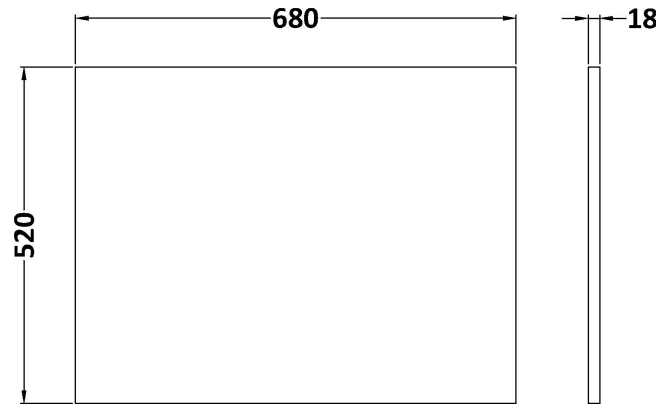

Sales Code: MPC1731

Description: Square Shower Bath End Panel

Product Dimensions

Height (mm):	520
Width (mm):	680
Depth (mm):	18
Nett Weight (kg):	8.5

Packaging Dimensions

Height (mm):	30
Width (mm):	540
Depth (mm):	700
Gross Weight (kg):	8.5

Packaging Data

Box Colour:	Brown Cardboard Box
Box Qty:	1
Label Size:	100 x 50
Label Colour:	White Label
Label Qty:	1

Outer Box Dimensions (If Applicable)

Height (mm):	
Width (mm):	
Depth (mm):	
Gross Weight (kg):	
Barcode:	5056462657936

Product Details

Country of Origin:	United Kingdom
Fitting Instruction:	No
CE & UKCA:	N/A
FSC Certified Materials:	Yes
Colour:	Electric Blue
Construction Method:	Cam & Wood Dowel
Construction Type:	Flat-Pack
Cabinet Finish:	Not Applicable
Fascia Finish:	MFC Smooth Matt
Cabinet Thickness (mm):	
Fascia Thickness (mm):	18
Drawer Included:	Not Applicable
Drawer Type:	Not Applicable
No of Shelves:	Not Applicable
Hinge Type:	Not Applicable
Hinge Included:	Not Applicable
Adjustable Legs:	Not Applicable
Fixings Included:	No
Handle Style:	Not Applicable
Waste Shroud:	Not Applicable
Handle Included:	Not Applicable
Handle Type:	Not Applicable