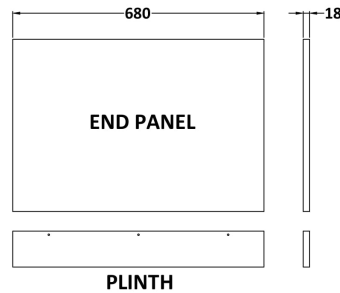

Sales Code: MPC411

Description: 700mm Bath End Panel

Product Dimensions

Height (mm):	560
Width (mm):	680
Depth (mm):	36
Nett Weight (kg):	4.5

Packaging Dimensions

Height (mm):	30
Width (mm):	590
Depth (mm):	710
Gross Weight (kg):	4.9

Packaging Data

Box Colour:	Brown Cardboard Box
Box Qty:	1
Label Size:	100 x 50
Label Colour:	White Label
Label Qty:	1

Outer Box Dimensions (If Applicable)

Height (mm):	
Width (mm):	
Depth (mm):	
Gross Weight (kg):	
Barcode:	5055275861219

Product Details

Country of Origin:	United Kingdom
Fitting Instruction:	No
CE & UKCA:	N/A
FSC Certified Materials:	Yes
Colour:	Stone Grey
Construction Method:	Screws Only
Construction Type:	Flat-Pack
Cabinet Finish:	Not Applicable
Fascia Finish:	MFC Smooth Matt
Cabinet Thickness (mm):	
Fascia Thickness (mm):	18
Drawer Included:	Not Applicable
Drawer Type:	Not Applicable
No of Shelves:	Not Applicable
Hinge Type:	Not Applicable
Hinge Included:	Not Applicable
Adjustable Legs:	Not Applicable
Fixings Included:	Yes
Handle Style:	Not Applicable
Waste Shroud:	Not Applicable
Handle Included:	Not Applicable
Handle Type:	Not Applicable